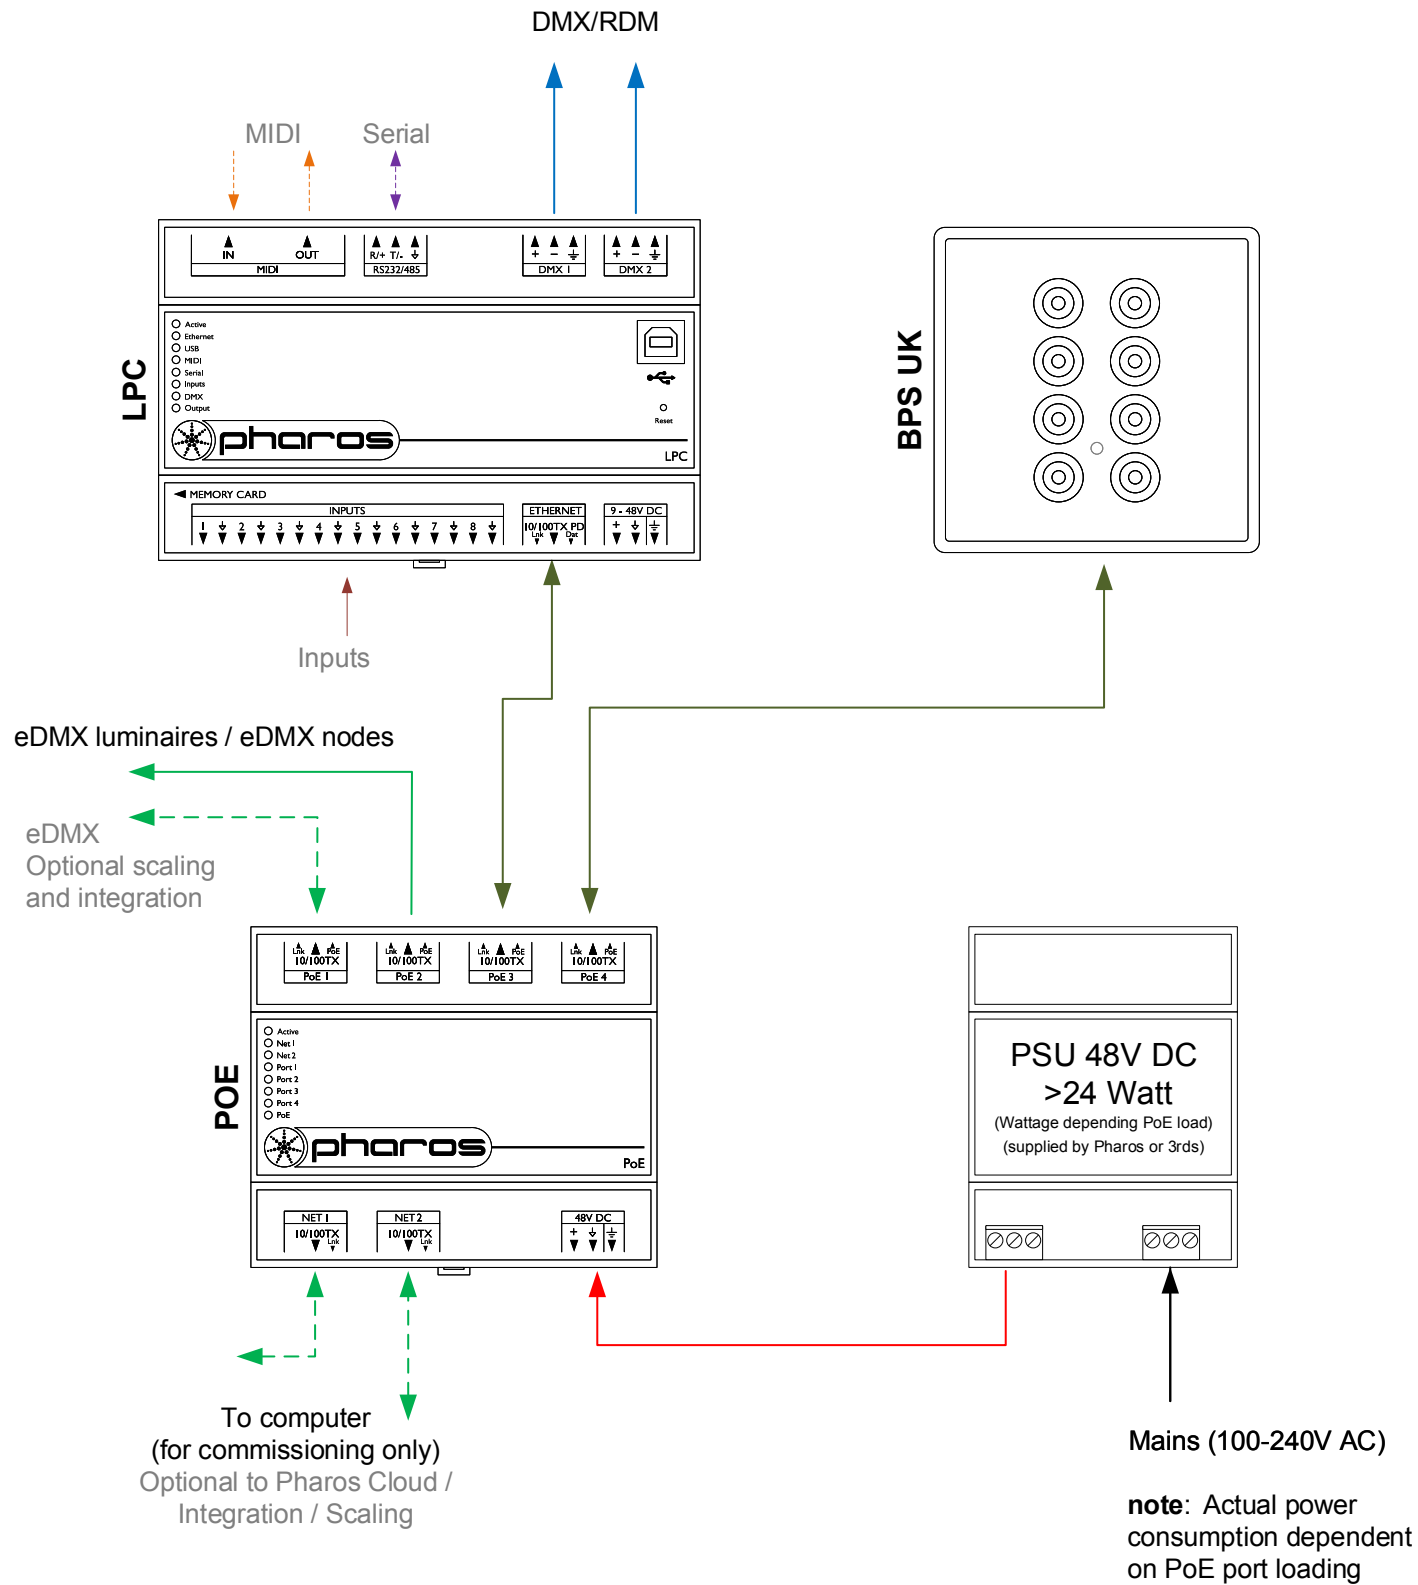

Type:	LPC 1	LPC 2	LPC 4
DMX 1	≤ 512 channels	≤ 512 channels	≤ 512 channels
DMX 2	Clone to DMX1	≤ 512 channels	≤ 512 channels
eDMX	≤ 512 channels	≤ 1,024 channels	≤ 2,048 channels
Total	≤ 512 channels	≤ 1,024 channels	≤ 2,048 channels

 pharoscontrols.com	Reference: 1113	Name: LPC - BPS UK	
	Size: A4	Date: 27/09/2017	Rev: V 1.0
	Page:	Notes: Setup	
		17/09/2018	V 1.1
		21/01/2019	V 1.2
		27/05/2021	V 1.3