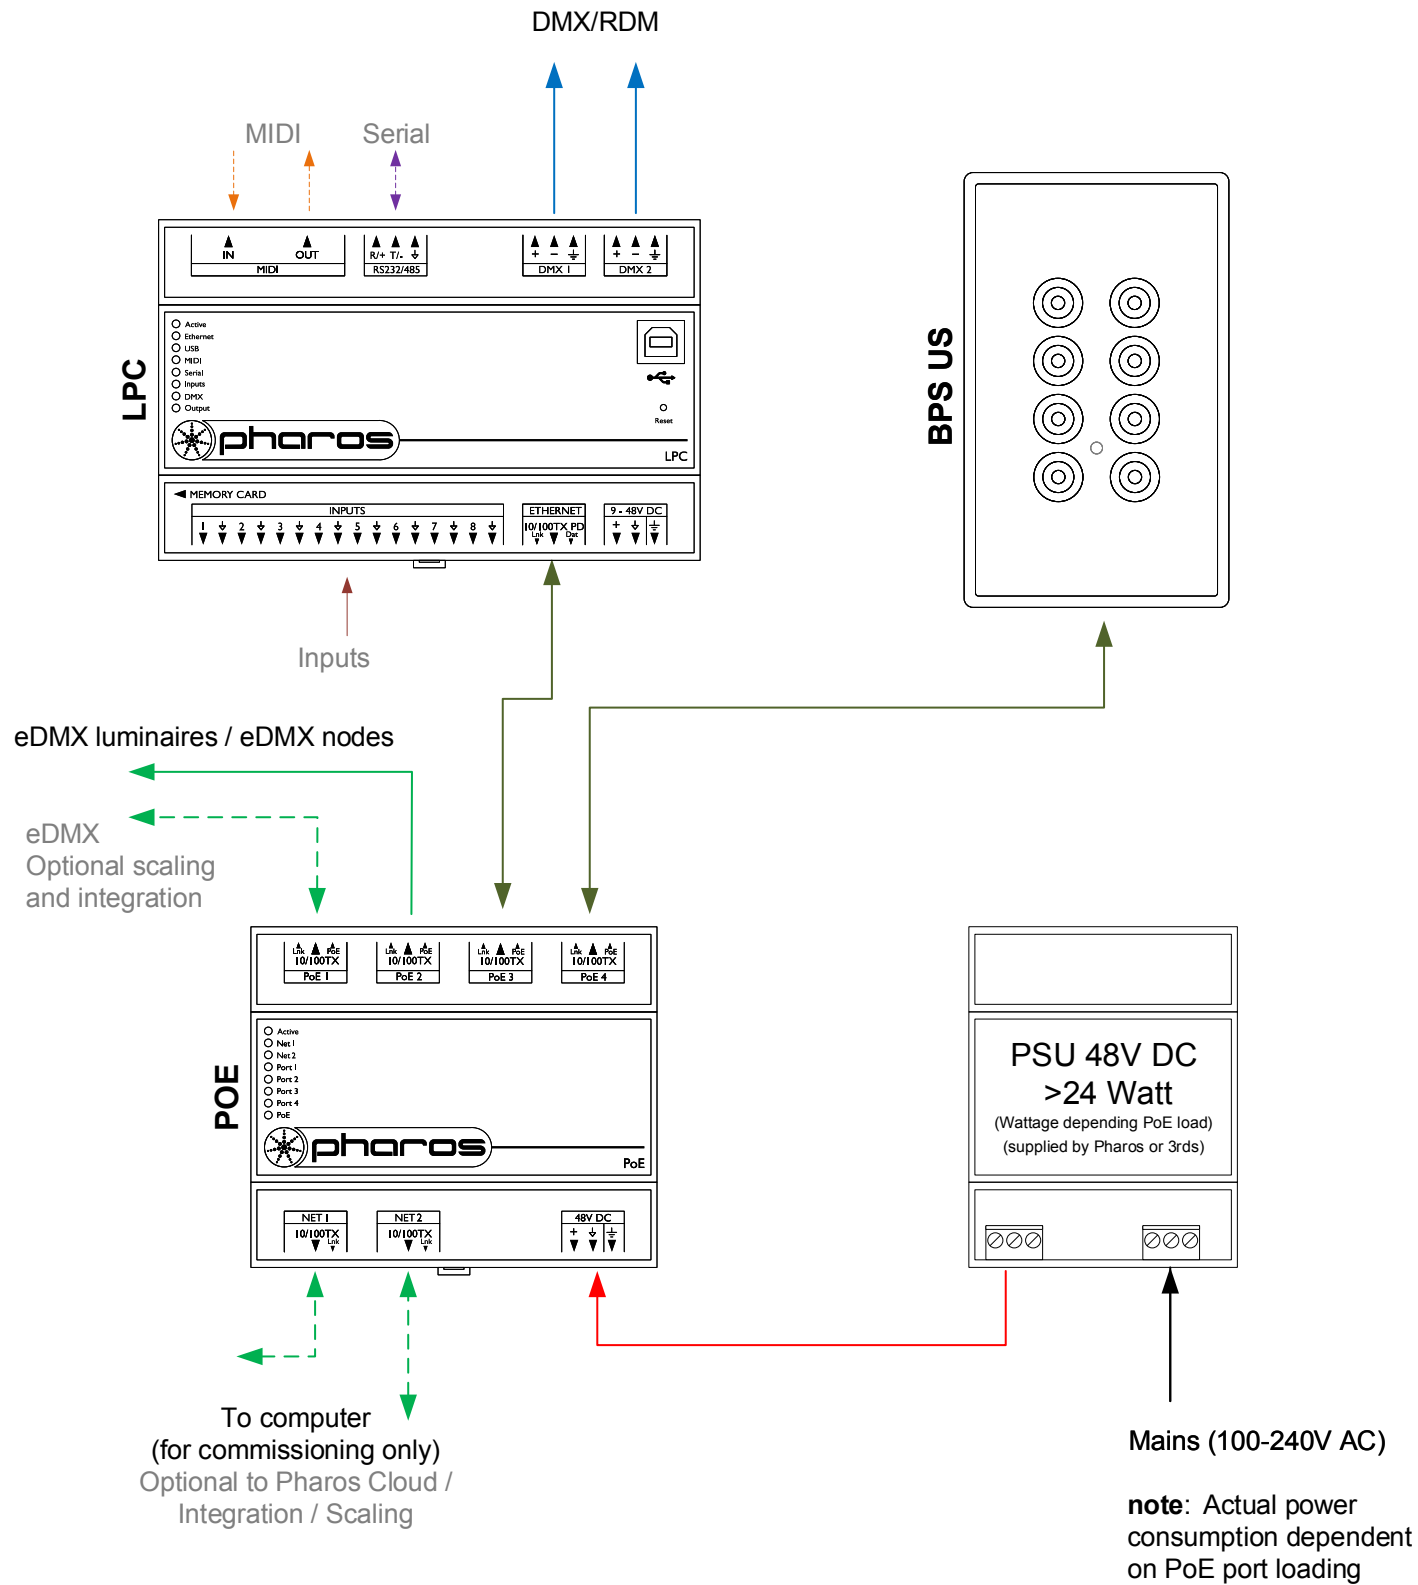

Type:	LPC 1	LPC 2	LPC 4
DMX 1	≤ 512 channels	≤ 512 channels	≤ 512 channels
DMX 2	Clone to DMX1	≤ 512 channels	≤ 512 channels
eDMX	≤ 512 channels	≤ 1,024 channels	≤ 2,048 channels
<b>Total</b>	<b>≤ 512 channels</b>	<b>≤ 1,024 channels</b>	<b>≤ 2,048 channels</b>

 pharoscontrols.com	Reference: 1114	Name: LPC - BPS US	
	Size: A4	Date: 27/09/2017	Rev: V 1.0
	Page:	Notes: Setup	
		17/09/2018	V 1.1
		21/01/2019	V 1.2
		27/05/2021	V 1.3