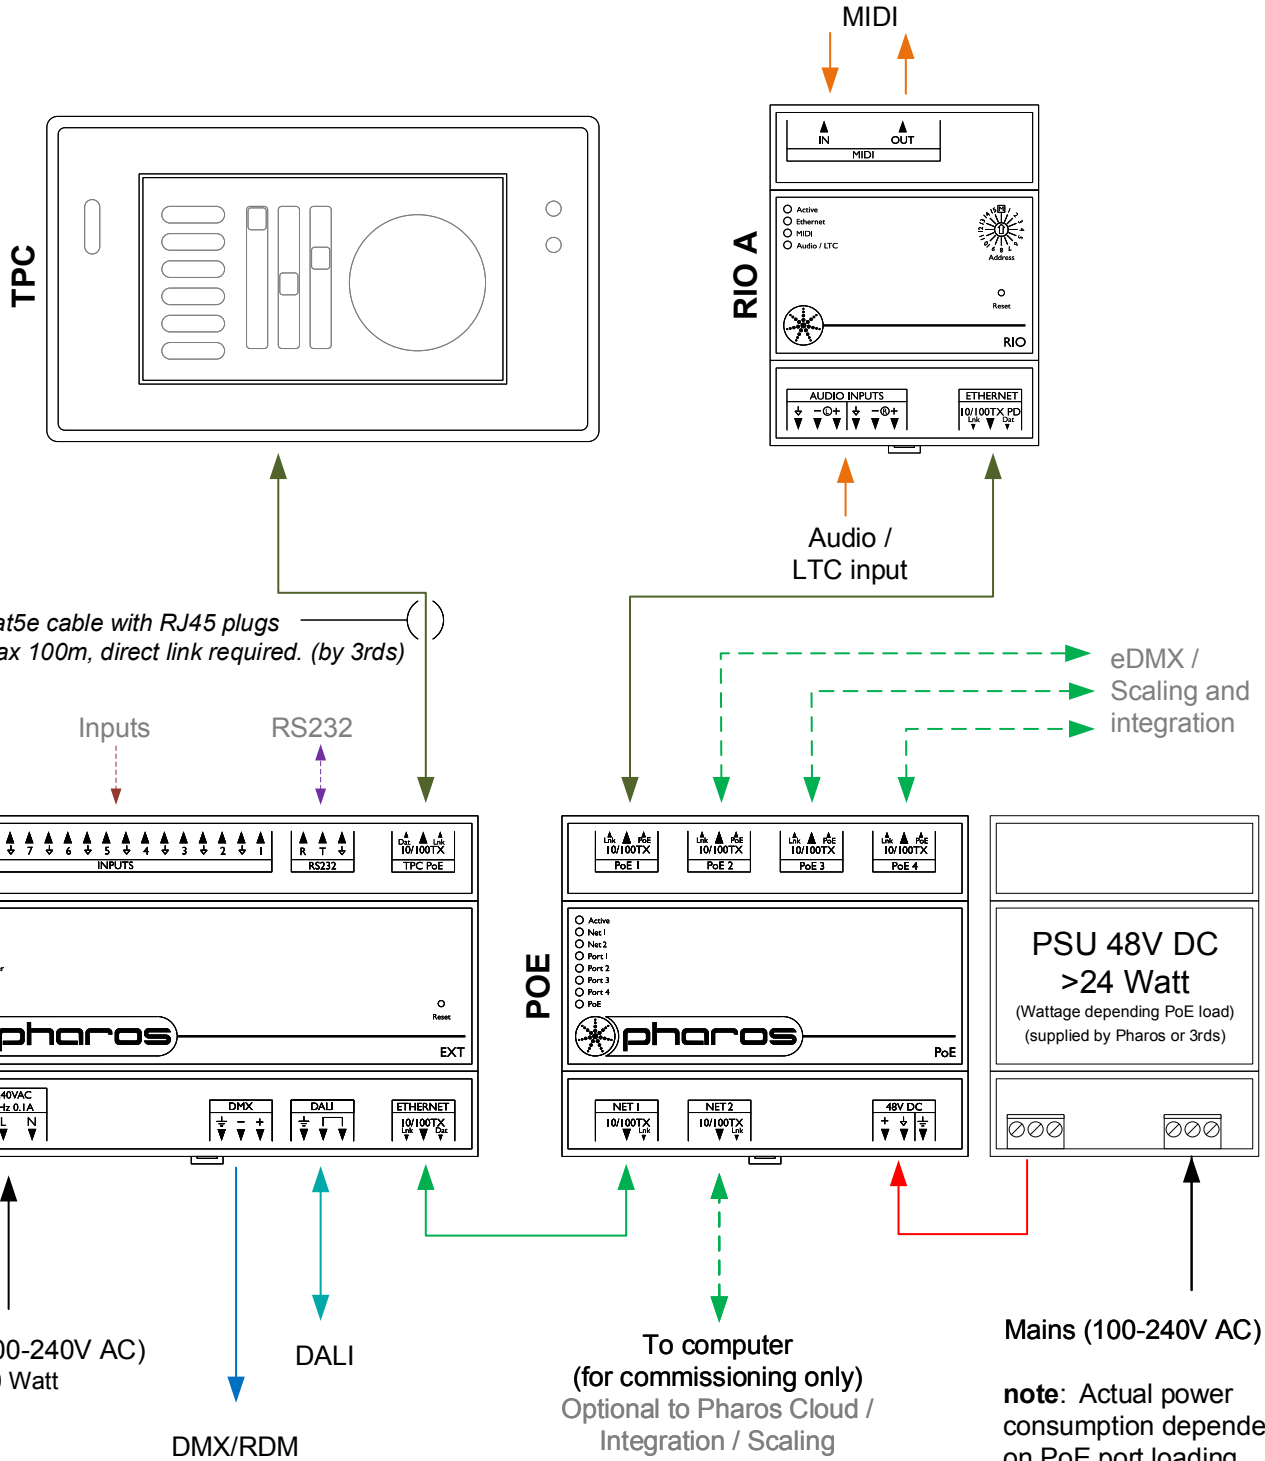

Type: TPC + EXT
DMX ≤ 512 channels
eDMX ≤ 512 channels
Total ≤ 512 channels
DALI 1 DALI bus (max 64 devices)

- Consult the **Installation Guide** for technical details
- See **General Notes.pdf** for information on cabling types
- **More configurations** are possible to fulfil any project
- Contact your supplier or visit our website for support

pharoscontrols.com

Reference:
1306

Size:
A4

Page:

Name:
TPC - EXT - RIO A

Date:	Rev:	Notes:
27/09/2017	V 1.0	Setup
17/09/2018	V 1.1	Minor adjustments
21/01/2019	V 1.2	Minor adjustments
27/05/2021	V 1.3	Minor adjustments