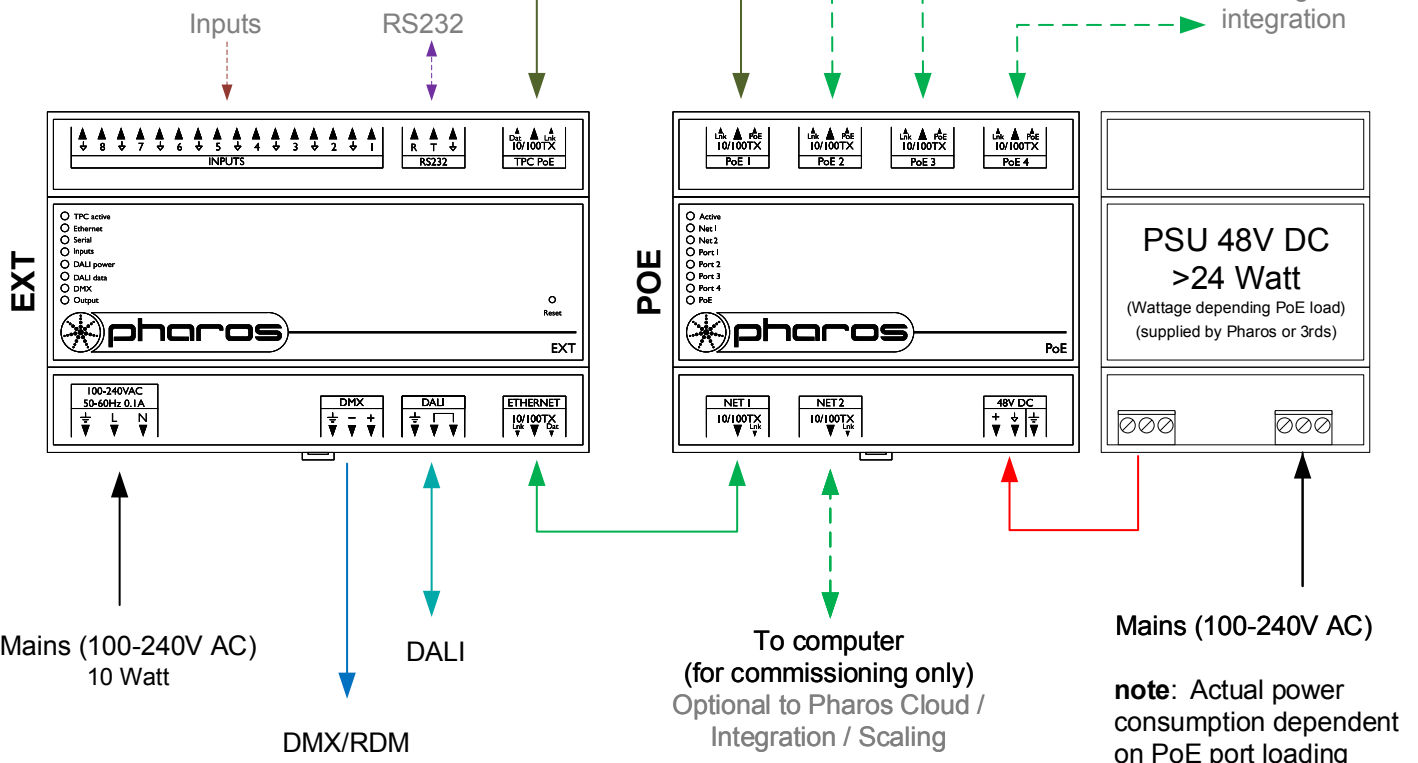

Type: TPC + EXT
DMX ≤ 512 channels
eDMX ≤ 512 channels
Total ≤ 512 channels
DALI 1 DALI bus (max 64 devices)

Cat5e cable with RJ45 plugs
 Max 100m, direct link required. (by 3rds)

- Consult the **Installation Guide** for technical details
- See **General Notes.pdf** for information on cabling types
- **More configurations** are possible to fulfil any project
- Contact your supplier or visit our website for support

 pharoscontrols.com	Reference: 1308	Name: TPC - EXT - BPS UK		
	Size: A4	Date: 27/09/2017	Rev: V 1.0	
	Page:		Notes:	
			17/09/2018	V 1.1
		21/01/2019	V 1.2	Minor adjustments
		27/05/2021	V 1.3	Minor adjustments