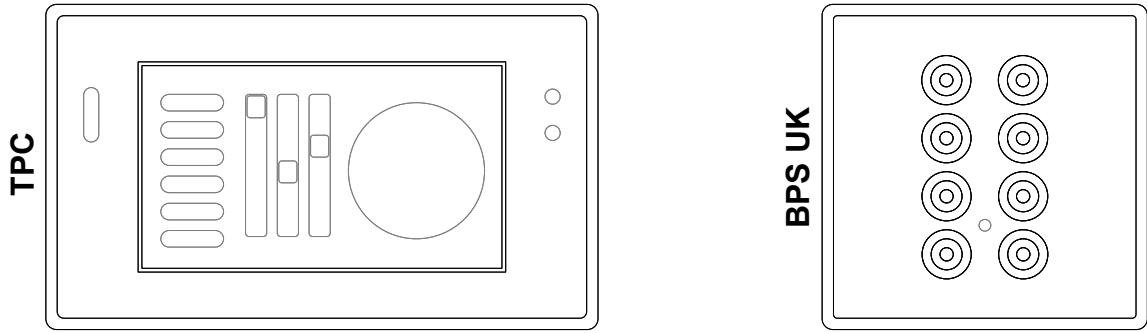

Type: TPC + EXT
DMX ≤ 512 channels
eDMX ≤ 512 channels
Total ≤ 512 channels
DALI 1 DALI bus (max 64 devices)

Cat5e cable with RJ45 plugs
 Max 100m, direct link required. (by 3rds)

- Consult the **Installation Guide** for technical details
- See **General Notes.pdf** for information on cabling types
- **More configurations** are possible to fulfil any project
- Contact your supplier or visit our website for support

 pharoscontrols.com	Reference: 1308	Name: TPC - EXT - BPS UK		
	Size: A4	Date: 27/09/2017	Rev: V 1.0	
	Page:		Notes:	
			17/09/2018	V 1.1
		21/01/2019	V 1.2	Minor adjustments
		27/05/2021	V 1.3	Minor adjustments