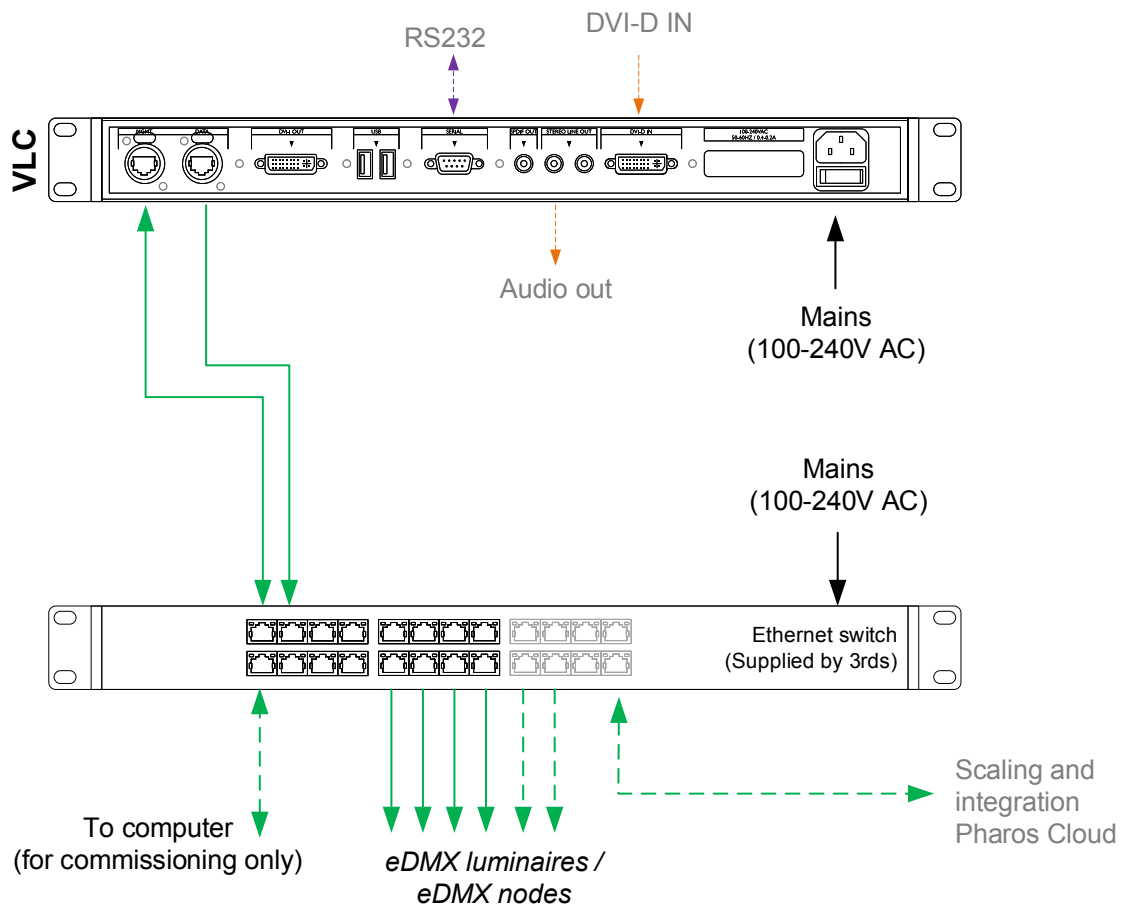

Type: VLC __ (__=50,100,250,500,1000,1500)
 eDMX ≤ __*512 channels
 Total ≤ __*512 channels

- Consult the **Installation Guide** for technical details
- See **General Notes.pdf** for information on cabling types
- **More configurations** are possible to fulfil any project
- Contact your supplier or visit our website for support

pharoscontrols.com

Reference: 1501	Name: VLC (single network)		
Size: A4	Date: 27/09/2017	Rev: V 1.0	Notes: Setup
Page:	17/09/2018	V 1.1	Minor adjustments
	21/01/2019	V 1.2	Minor adjustments
	27/05/2021	V 1.3	Minor adjustments