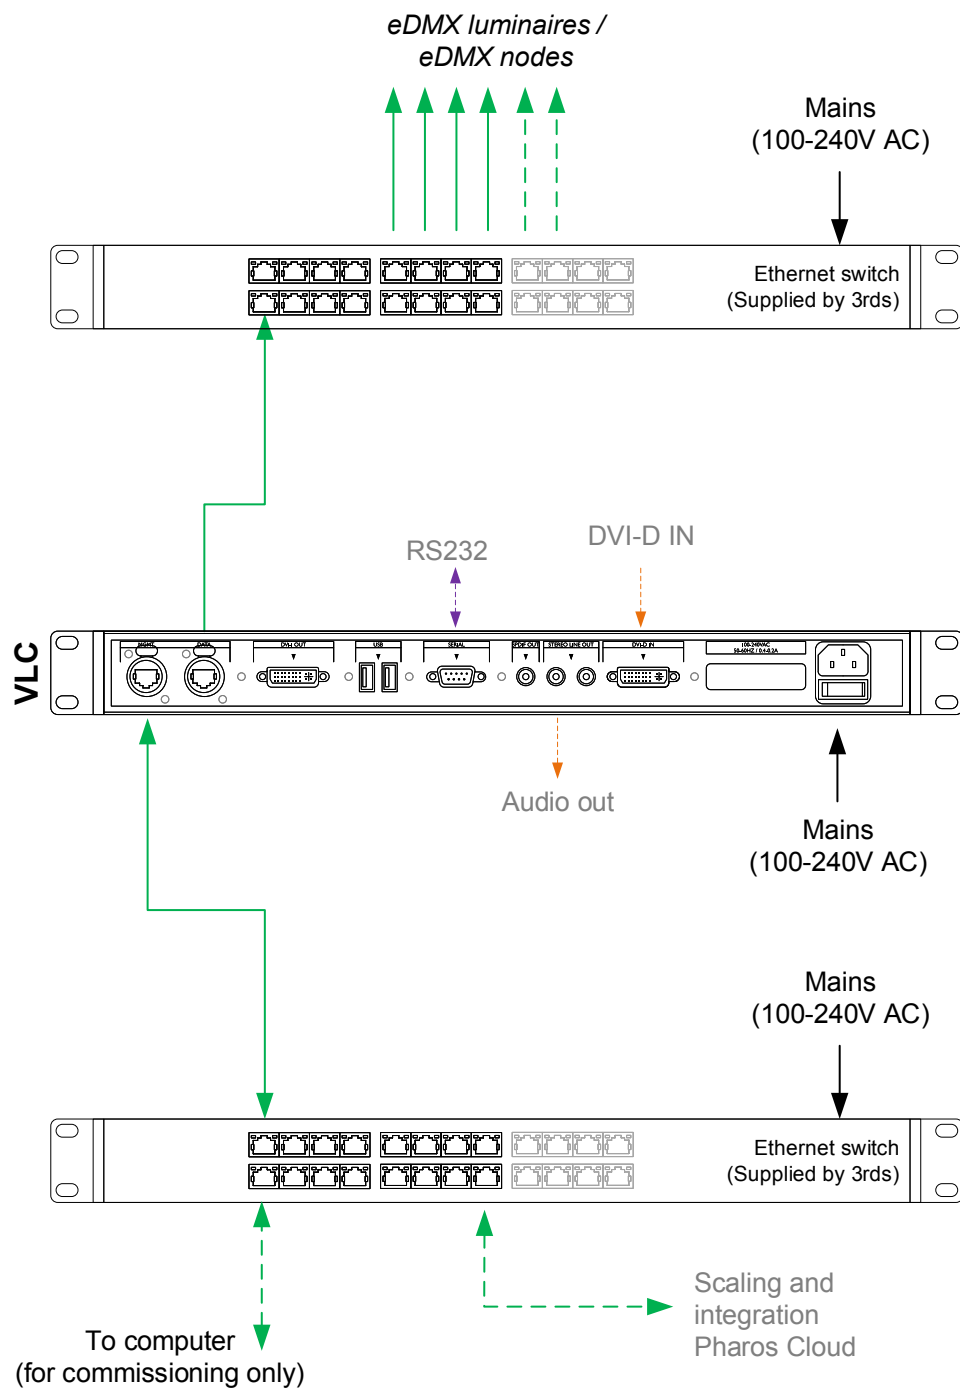

Type: VLC __ (__=50,100,250,500,1000,1500)
 eDMX ≤ __*512 channels
 Total ≤ __*512 channels

note: Requires different subnets on the two ports

- Consult the **Installation Guide** for technical details
- See **General Notes.pdf** for information on cabling types
- **More configurations** are possible to fulfil any project
- Contact your supplier or visit our website for support

 pharoscontrols.com	Reference: 1502	Name: VLC (dual network)		
	Size: A4	Date: 27/09/2017	Rev: V 1.0	Notes: Setup
	Page:	17/09/2018	V 1.1	Minor adjustments
		21/01/2019	V 1.2	Minor adjustments
	27/05/2021	V 1.3	Minor adjustments	