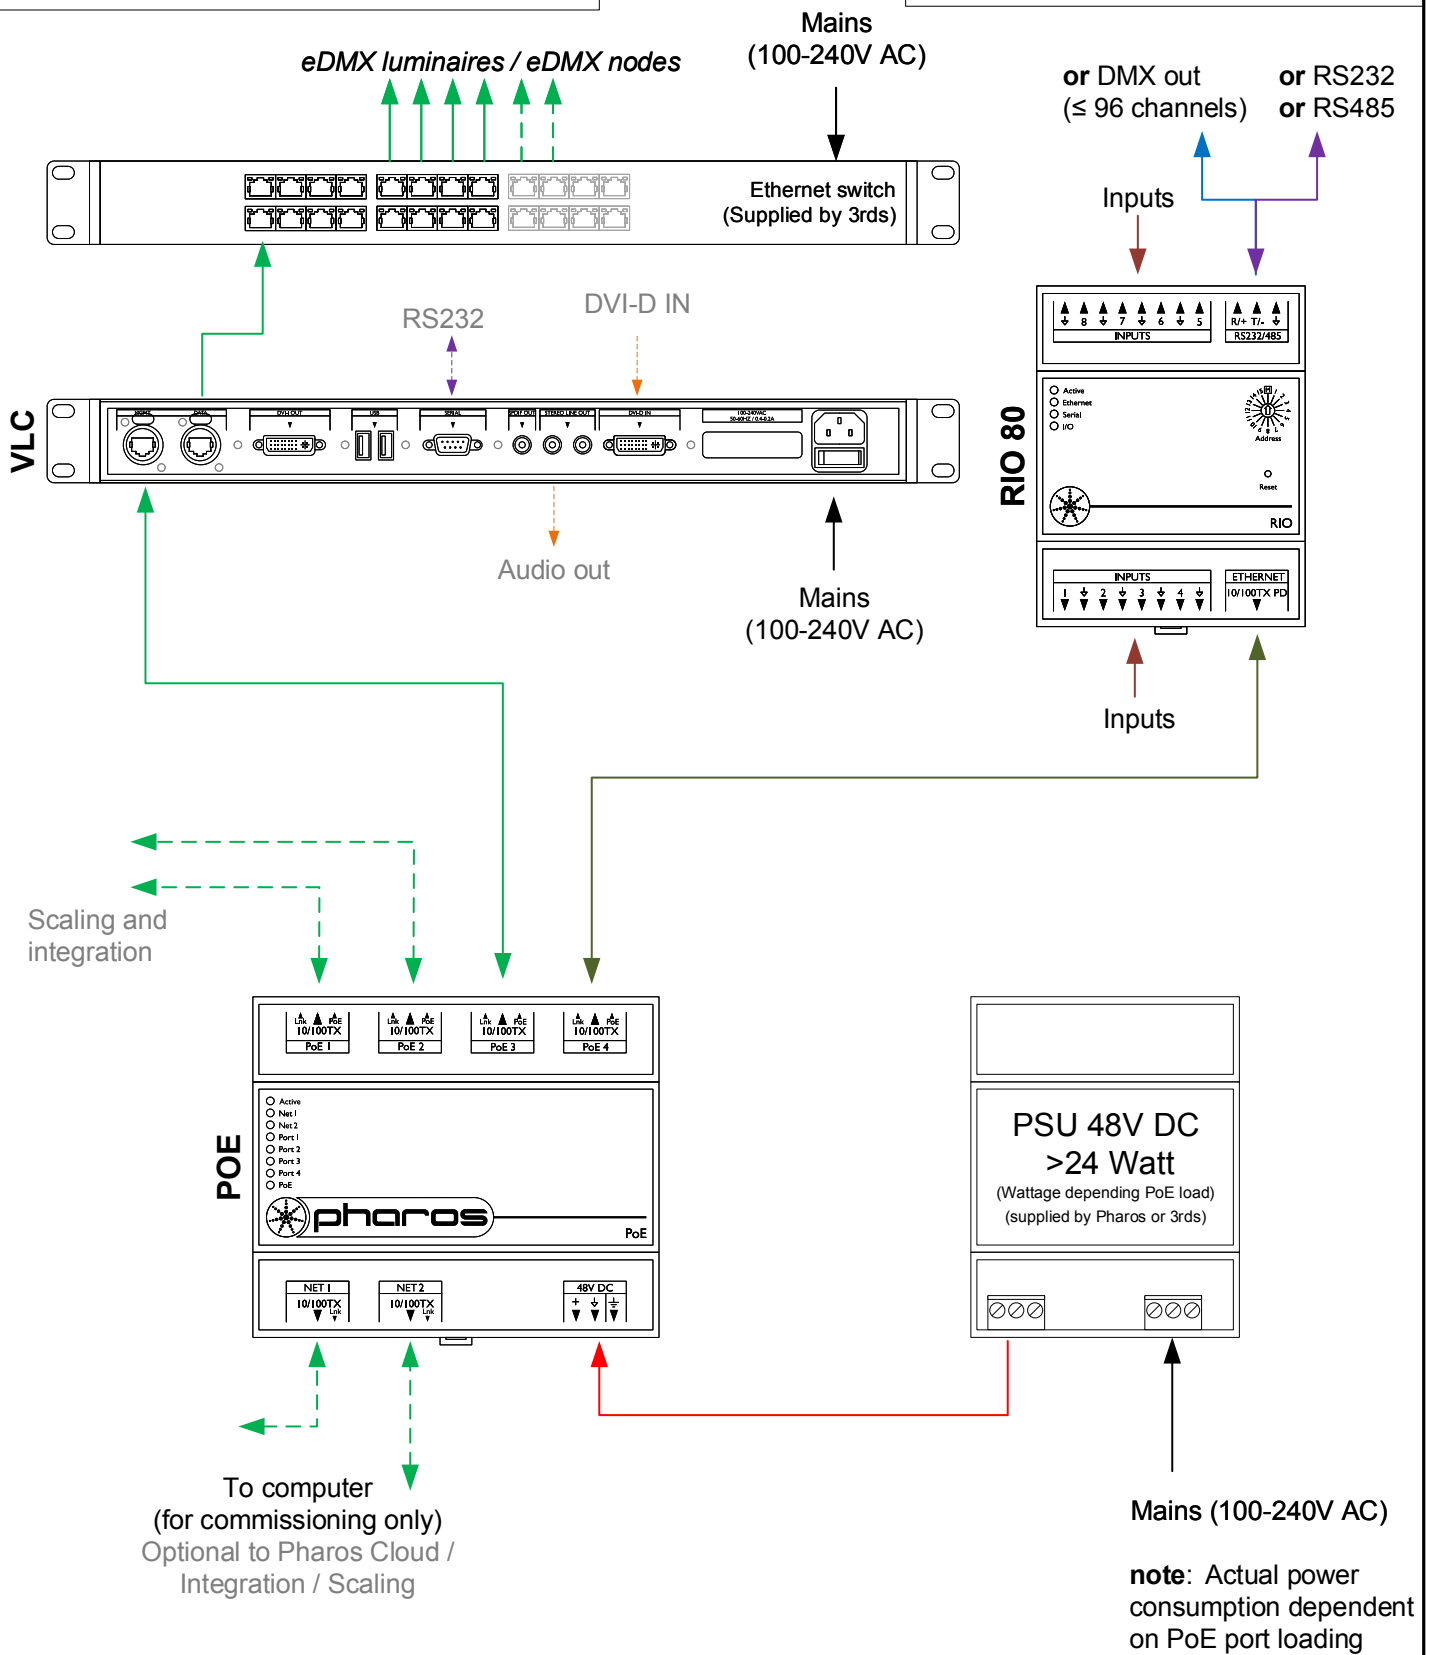

Type:	VLC __ ( __=50,100,250,500,1000,1500)
eDMX	≤ __*512 channels
RIO DMX	≤ 96 channels
Total	≤ __*512 channels

Type:	Inputs	Outputs	Serial Port
RIO 80	8	0	Yes
RIO 44	4	4	Yes
RIO 08	0	8	Yes

- Consult the **Installation Guide** for technical details
- See **General Notes.pdf** for information on cabling types
- **More configurations** are possible to fulfil any project
- Contact your supplier or visit our website for support

 pharoscontrols.com	Reference: 1503	Name: VLC - RIO 80	
	Size: A4	Date: 27/09/2017	Rev: V 1.0
	Page:	Notes: Setup	Notes: Minor adjustments
		21/01/2019	V 1.2
		27/05/2021	V 1.3