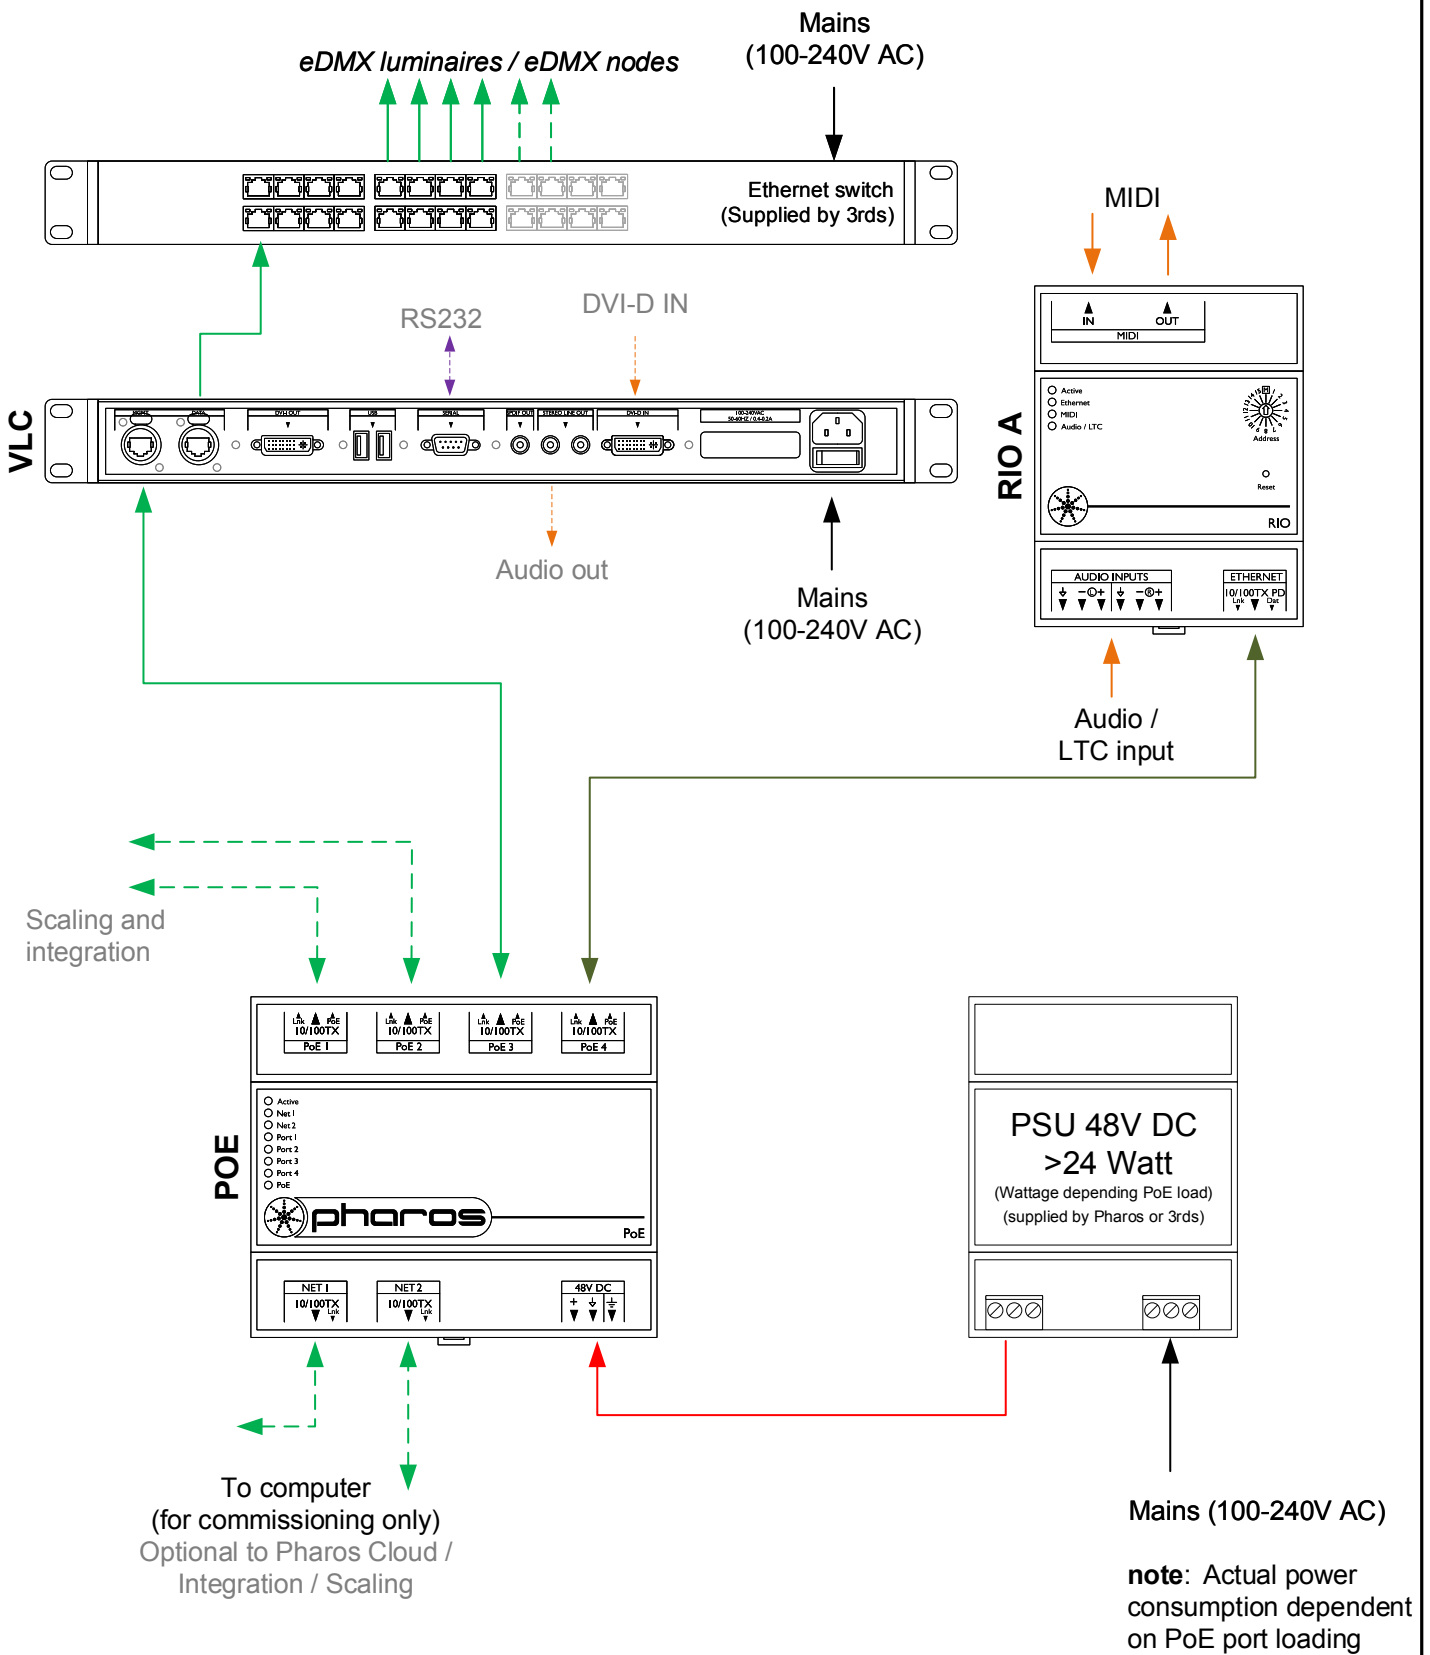

Type: VLC \_\_ ( \_\_=50,100,250,500,1000,1500)  
 eDMX ≤ \_\_\*512 channels  
 Total ≤ \_\_\*512 channels

- Consult the **Installation Guide** for technical details
- See **General Notes.pdf** for information on cabling types
- **More configurations** are possible to fulfil any project
- Contact your supplier or visit our website for support

 pharoscontrols.com	Reference: 1506	Name: VLC - RIO A		
	Size: A4	Date: 27/09/2017	Rev: V 1.0	
	Page:	17/09/2018	V 1.1	Notes: Setup
		21/01/2019	V 1.2	Minor adjustments
	27/05/2021	V 1.3	Minor adjustments	