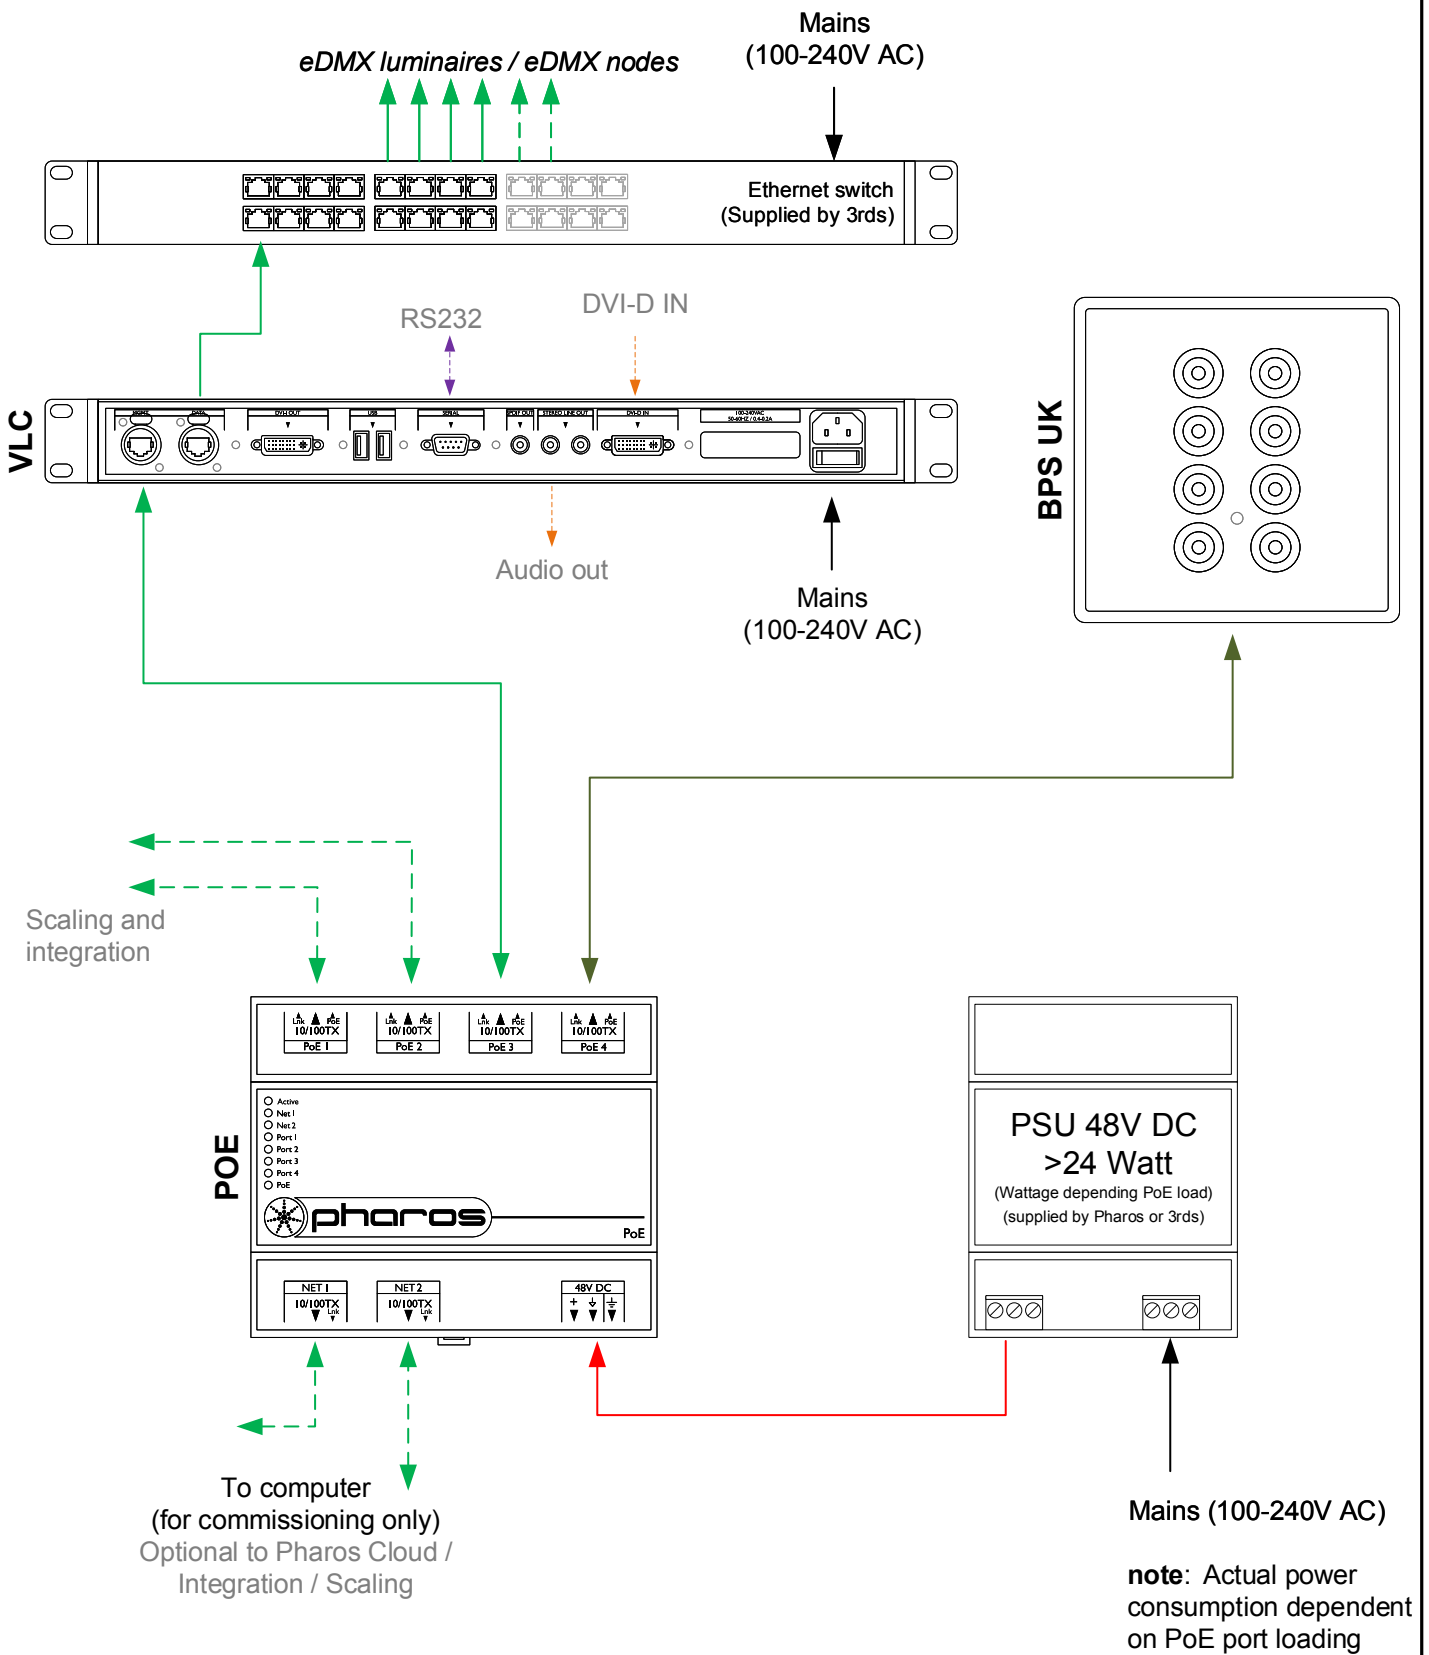

Type: VLC __ (__=50,100,250,500,1000,1500)
 eDMX ≤ __*512 channels
 Total ≤ __*512 channels

- Consult the **Installation Guide** for technical details
- See **General Notes.pdf** for information on cabling types
- **More configurations** are possible to fulfil any project
- Contact your supplier or visit our website for support

 pharoscontrols.com	Reference: 1508	Name: VLC - BPS UK	
	Size: A4	Date: 27/09/2017	Rev: V 1.0
	Page:		Notes: Setup
			Minor adjustments
	21/01/2019	V 1.2	Minor adjustments
	27/05/2021	V 1.3	Minor adjustments