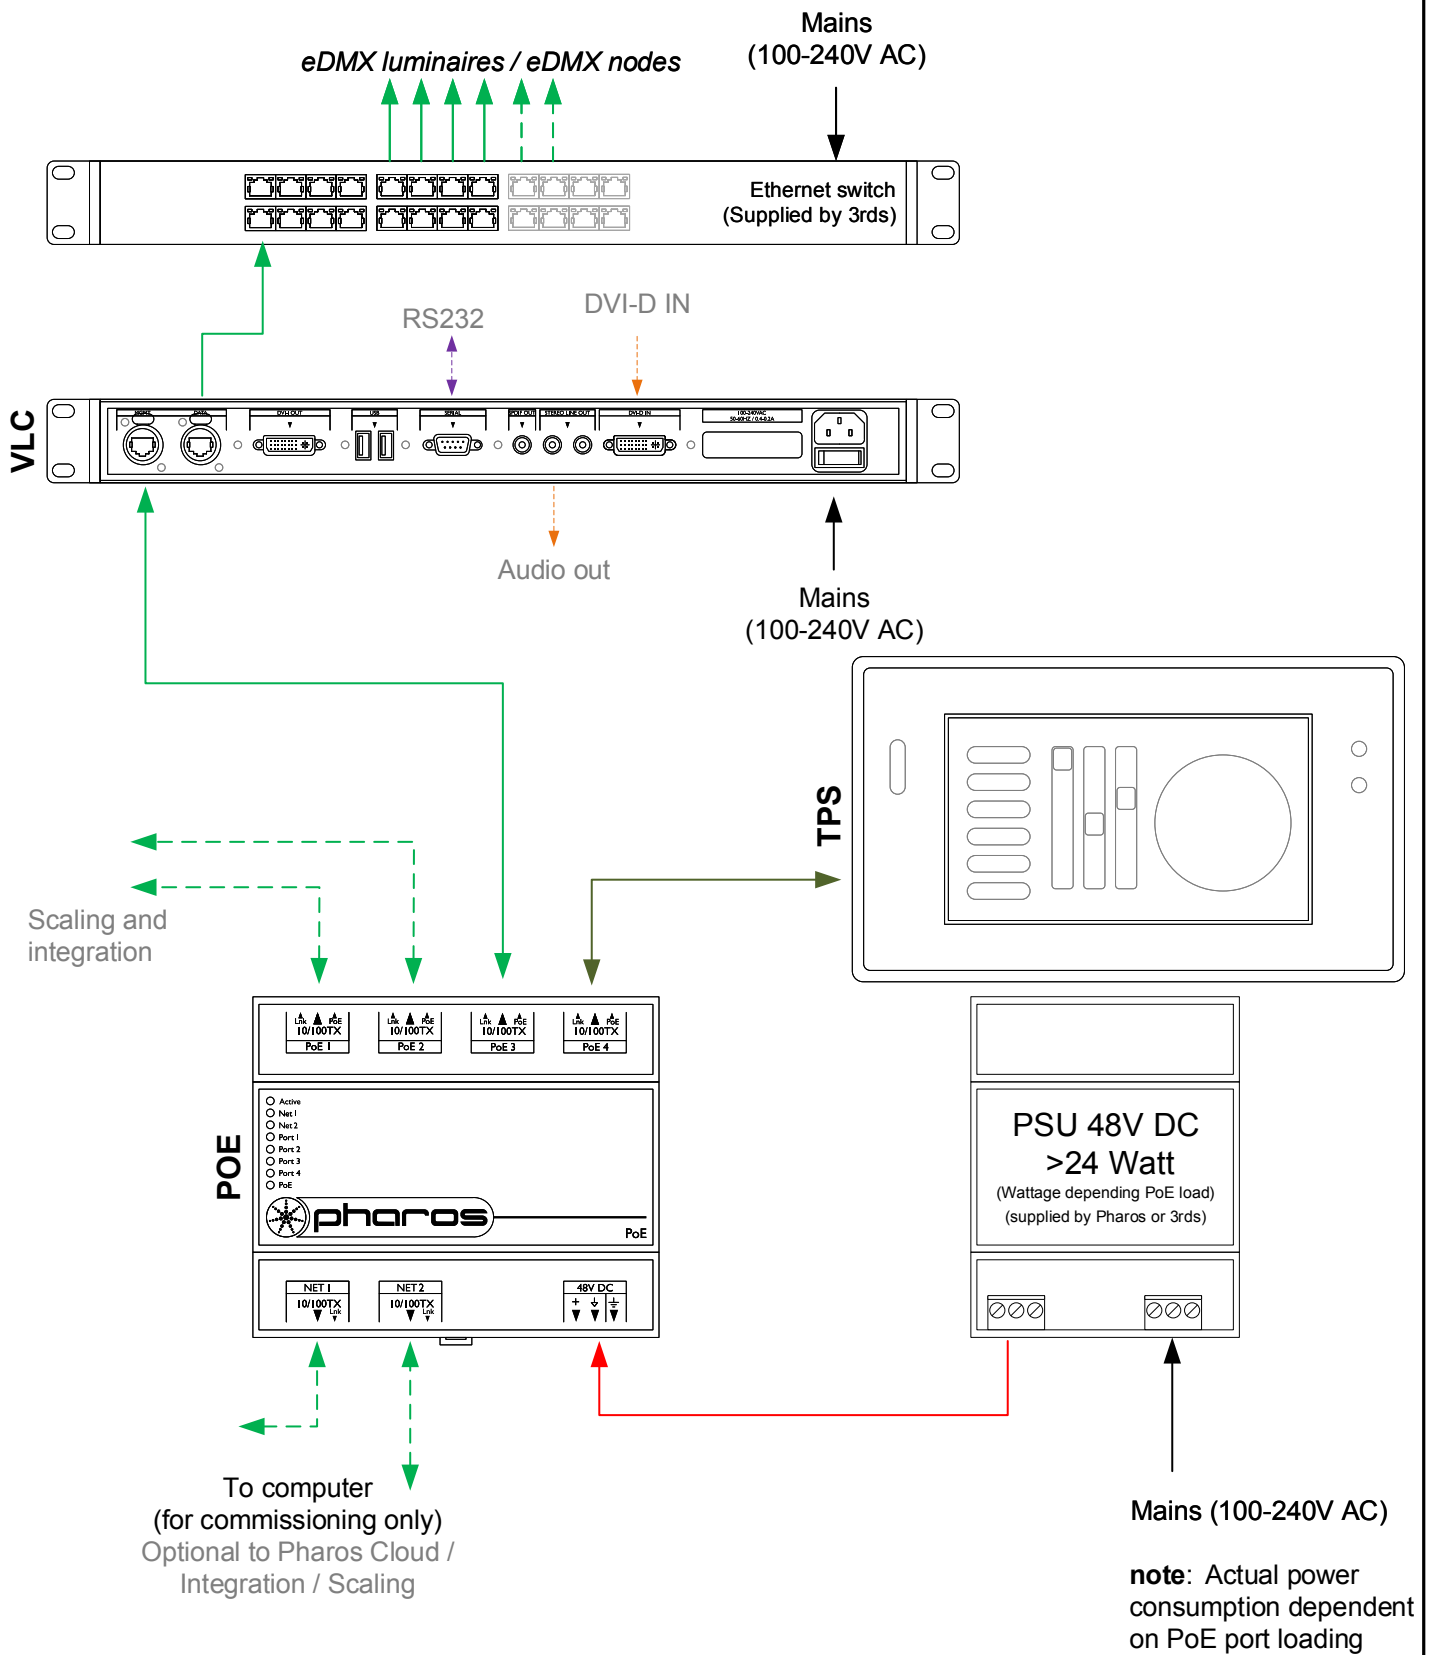

Type: VLC __ (__=50,100,250,500,1000,1500)
 eDMX ≤ __*512 channels
 Total ≤ __*512 channels

- Consult the **Installation Guide** for technical details
- See **General Notes.pdf** for information on cabling types
- **More configurations** are possible to fulfil any project
- Contact your supplier or visit our website for support

 pharoscontrols.com	Reference: 1510	Name: VLC - TPS		
	Size: A4	Date: 27/09/2017	Rev: V 1.0	
	Page:	17/09/2018	V 1.1	Notes: Setup
		21/01/2019	V 1.2	Minor adjustments
	27/05/2021	V 1.3	Minor adjustments	