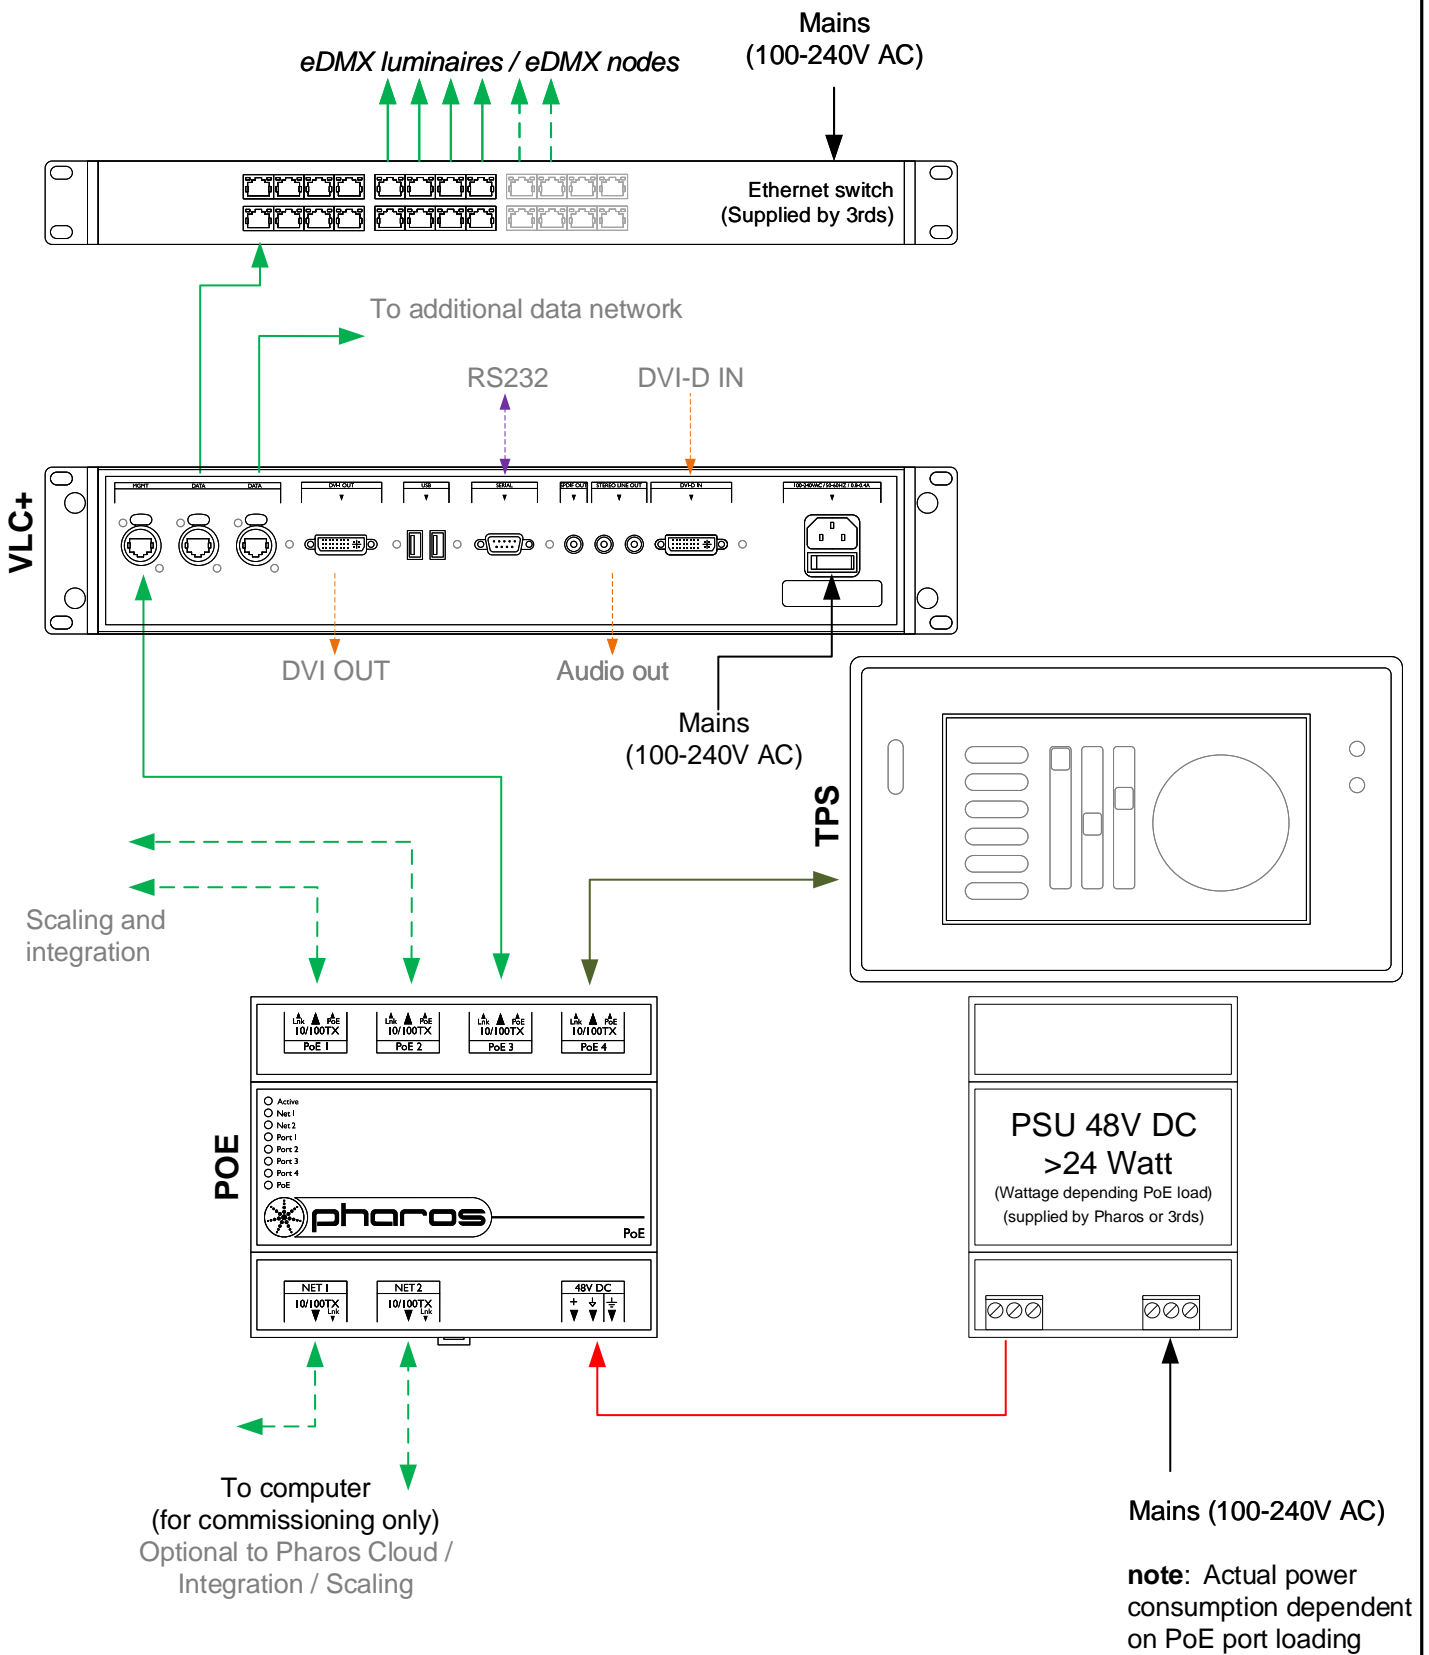

Type: **VLC+** (___=50,100,250,500,1000,150,3000)
eDMX ≤ ___*512 channels
Total ≤ ___*512 channels

- Consult the **Installation Guide** for technical details
- See **General Notes.pdf** for information on cabling types
- **More configurations** are possible to fulfil any project
- Contact your supplier or visit our website for support

  pharoscontrols.com	Reference: 1610	Name: VLC+ - TPS	
	Size: A4	Date: 27/09/2017	Rev: V 1.0
	Page:	Notes: Setup	Notes: Setup
		27/05/2021	V 1.3
			Minor adjustments