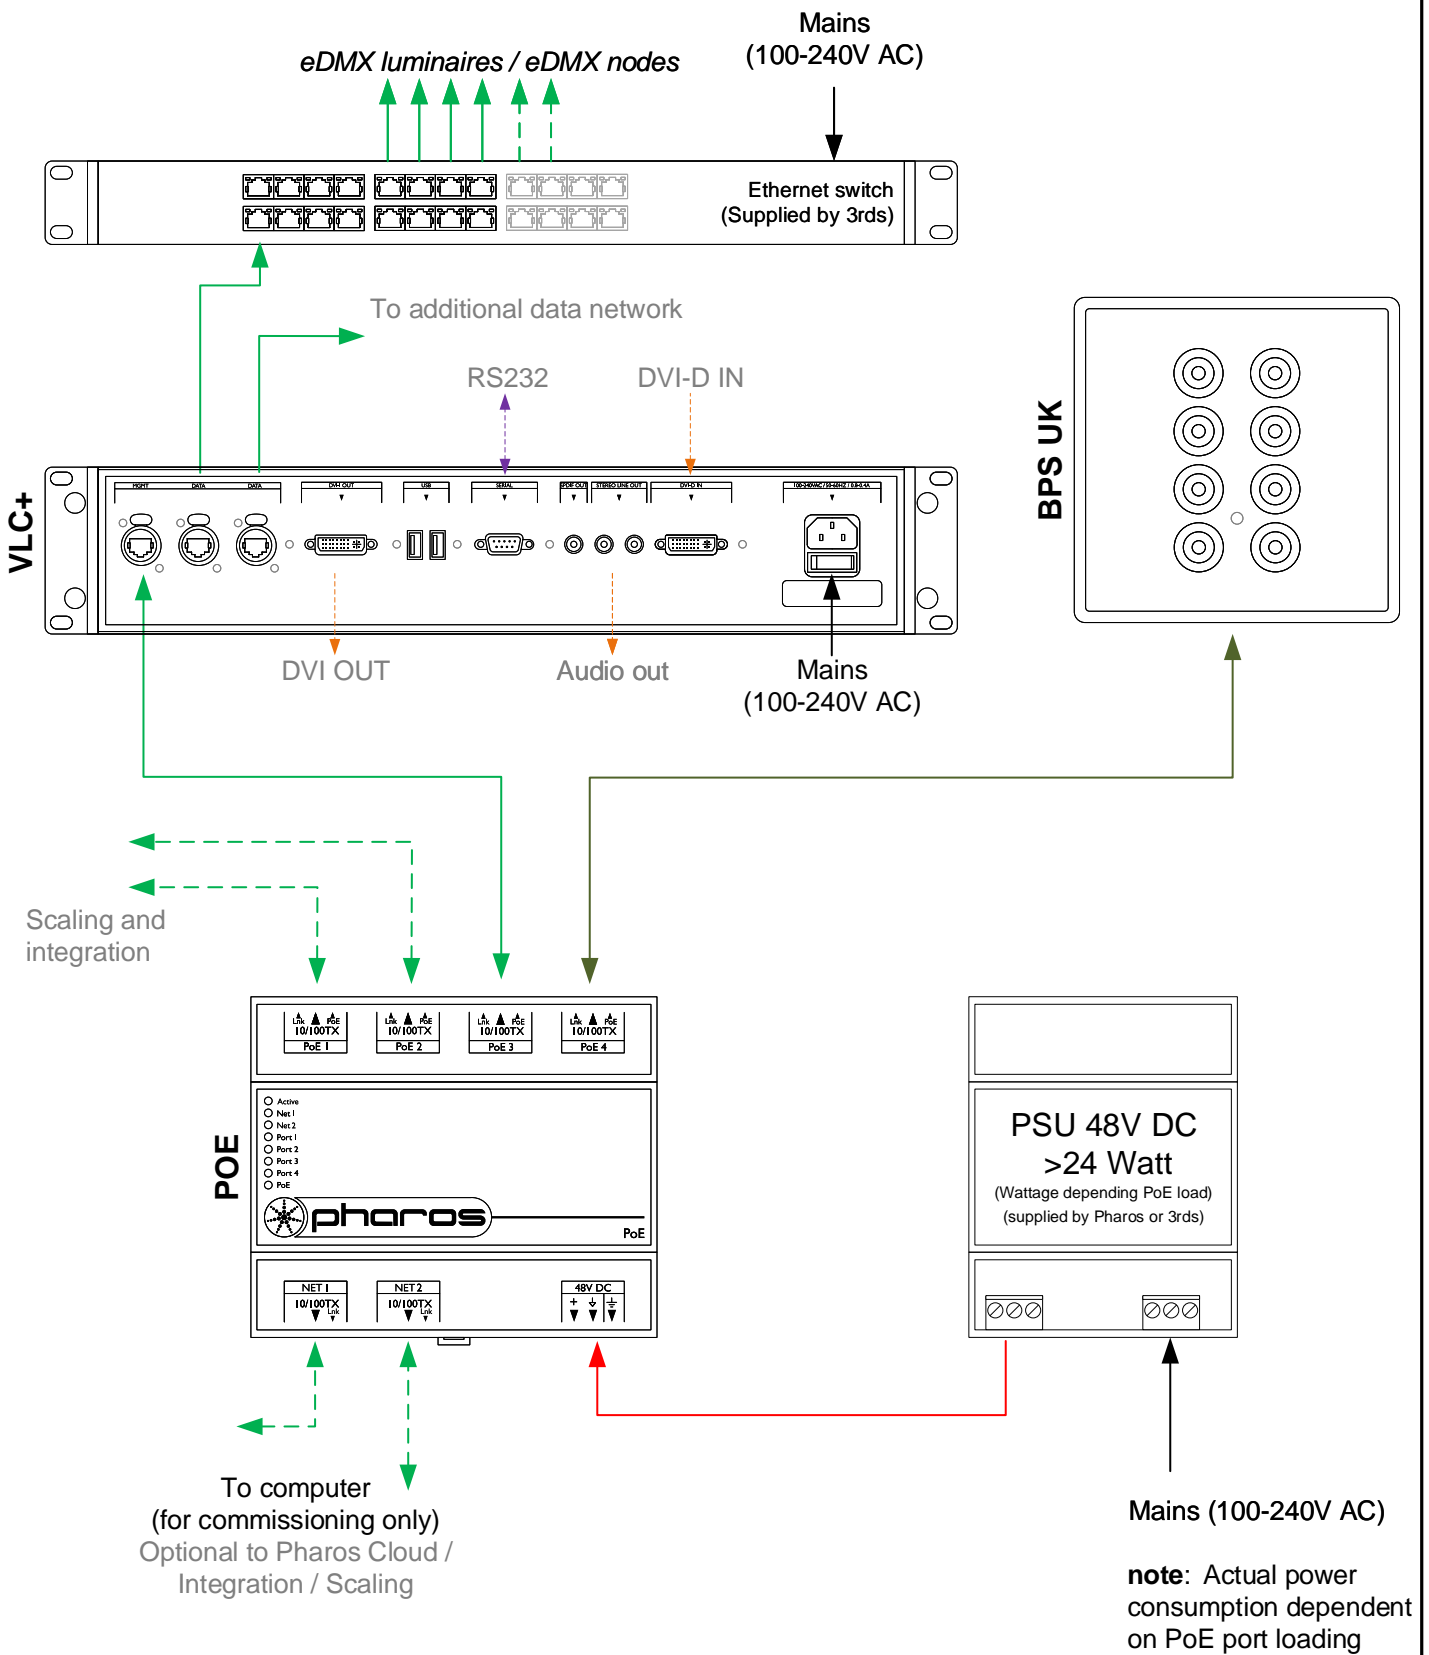

Type: VLC+ __ (__ =50,100,250,500,1000,150,3000)
eDMX ≤ __ *512 channels
Total ≤ __ *512 channels

- Consult the **Installation Guide** for technical details
- See **General Notes.pdf** for information on cabling types
- **More configurations** are possible to fulfil any project
- Contact your supplier or visit our website for support

  pharoscontrols.com	Reference: 1608	Name: VLC+ - BPS UK	
	Size: A4	Date: 27/09/2017	Rev: V 1.0
	Page:	Notes: Setup	Notes: Setup
		27/05/2021	V 1.3
			Minor adjustments