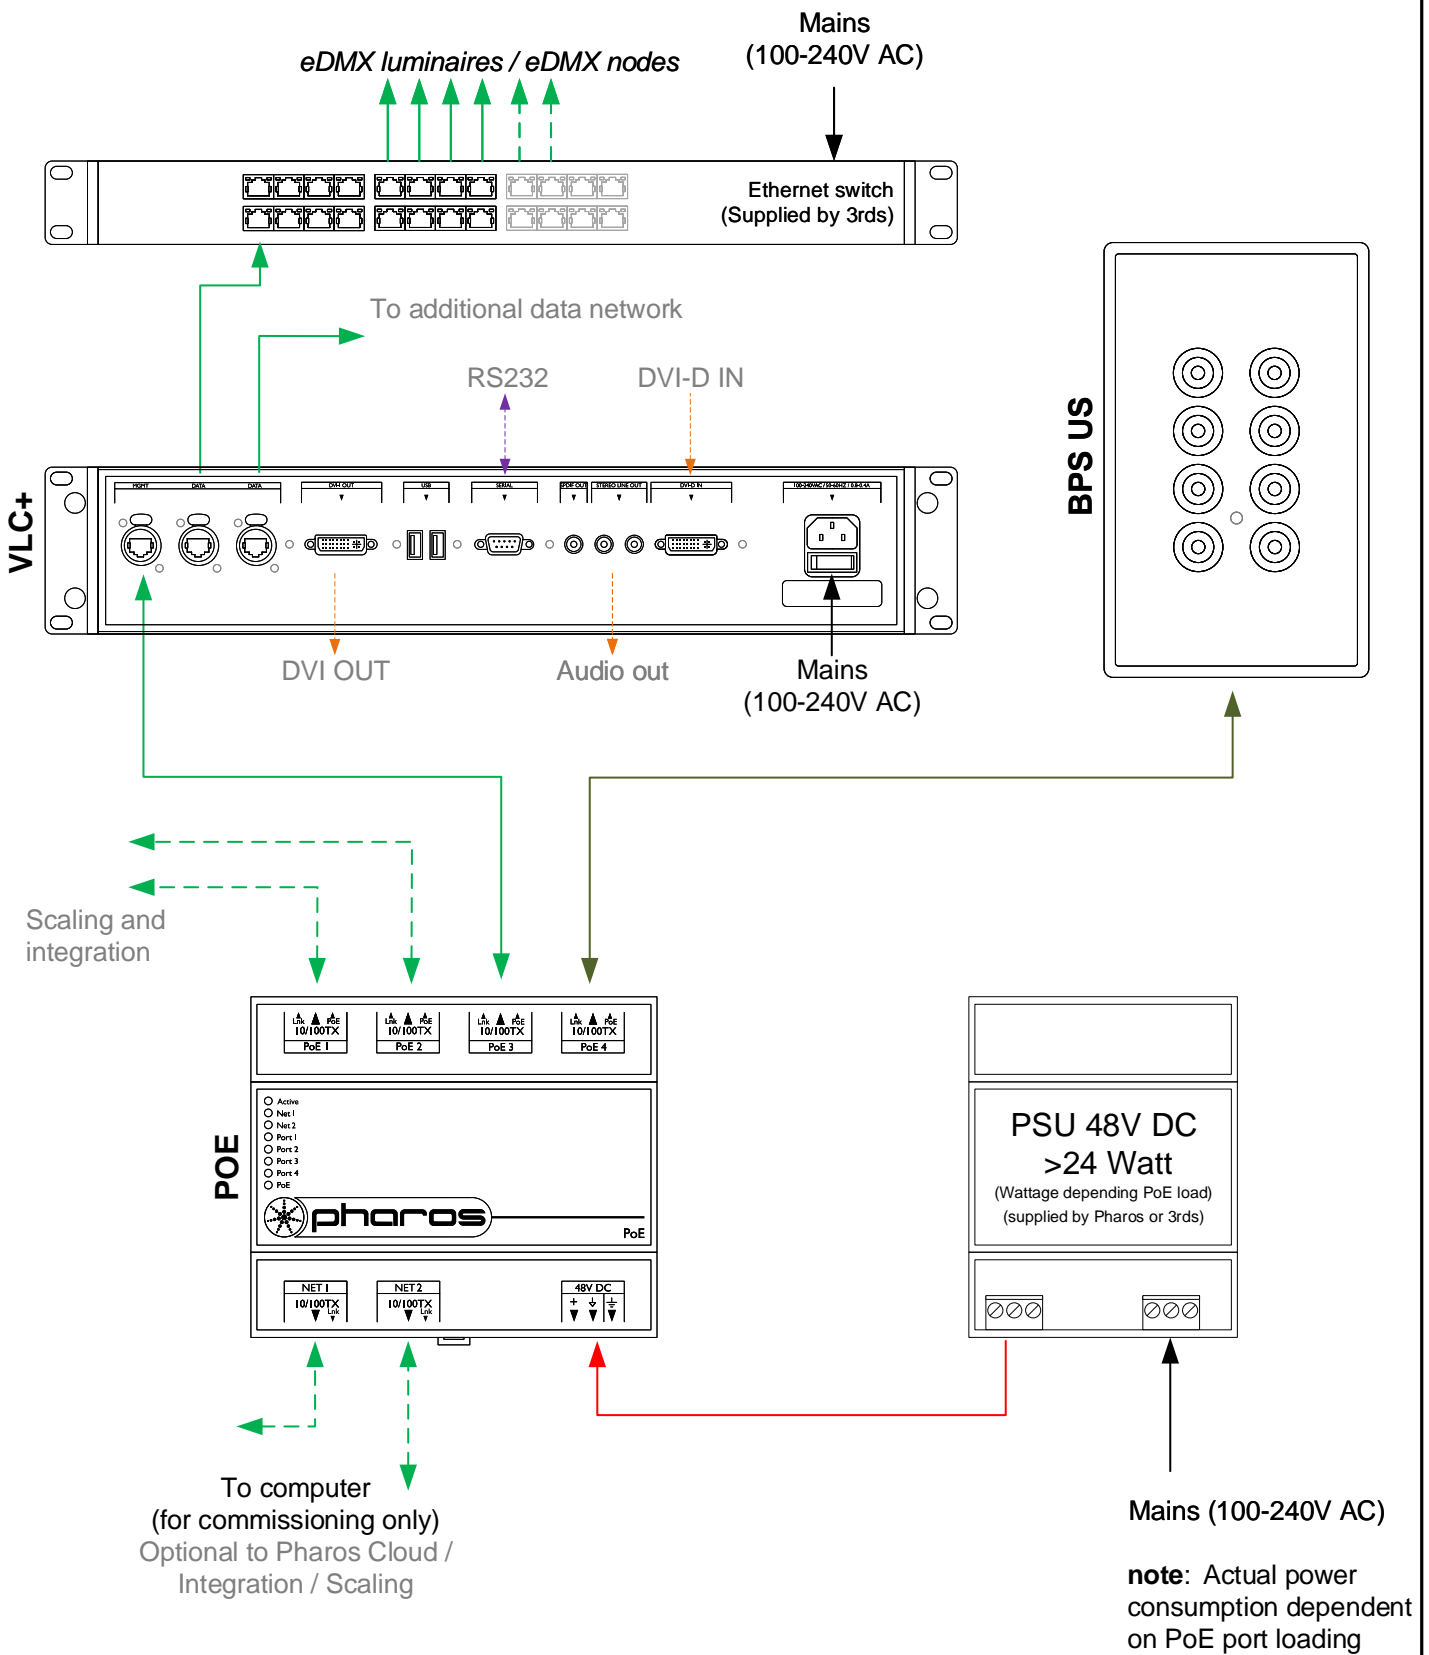

Type: VLC+ __ (__ =50,100,250,500,1000,150,3000)
eDMX ≤ __ *512 channels
Total ≤ __ *512 channels

- Consult the **Installation Guide** for technical details
- See **General Notes.pdf** for information on cabling types
- **More configurations** are possible to fulfil any project
- Contact your supplier or visit our website for support

  pharoscontrols.com	Reference: 1609	Name: VLC+ - BPS US	
	Size: A4	Date: 27/09/2017	Rev: V 1.0
	Page:	Notes: Setup	Notes: Setup
		27/05/2021	V 1.3
			Minor adjustments