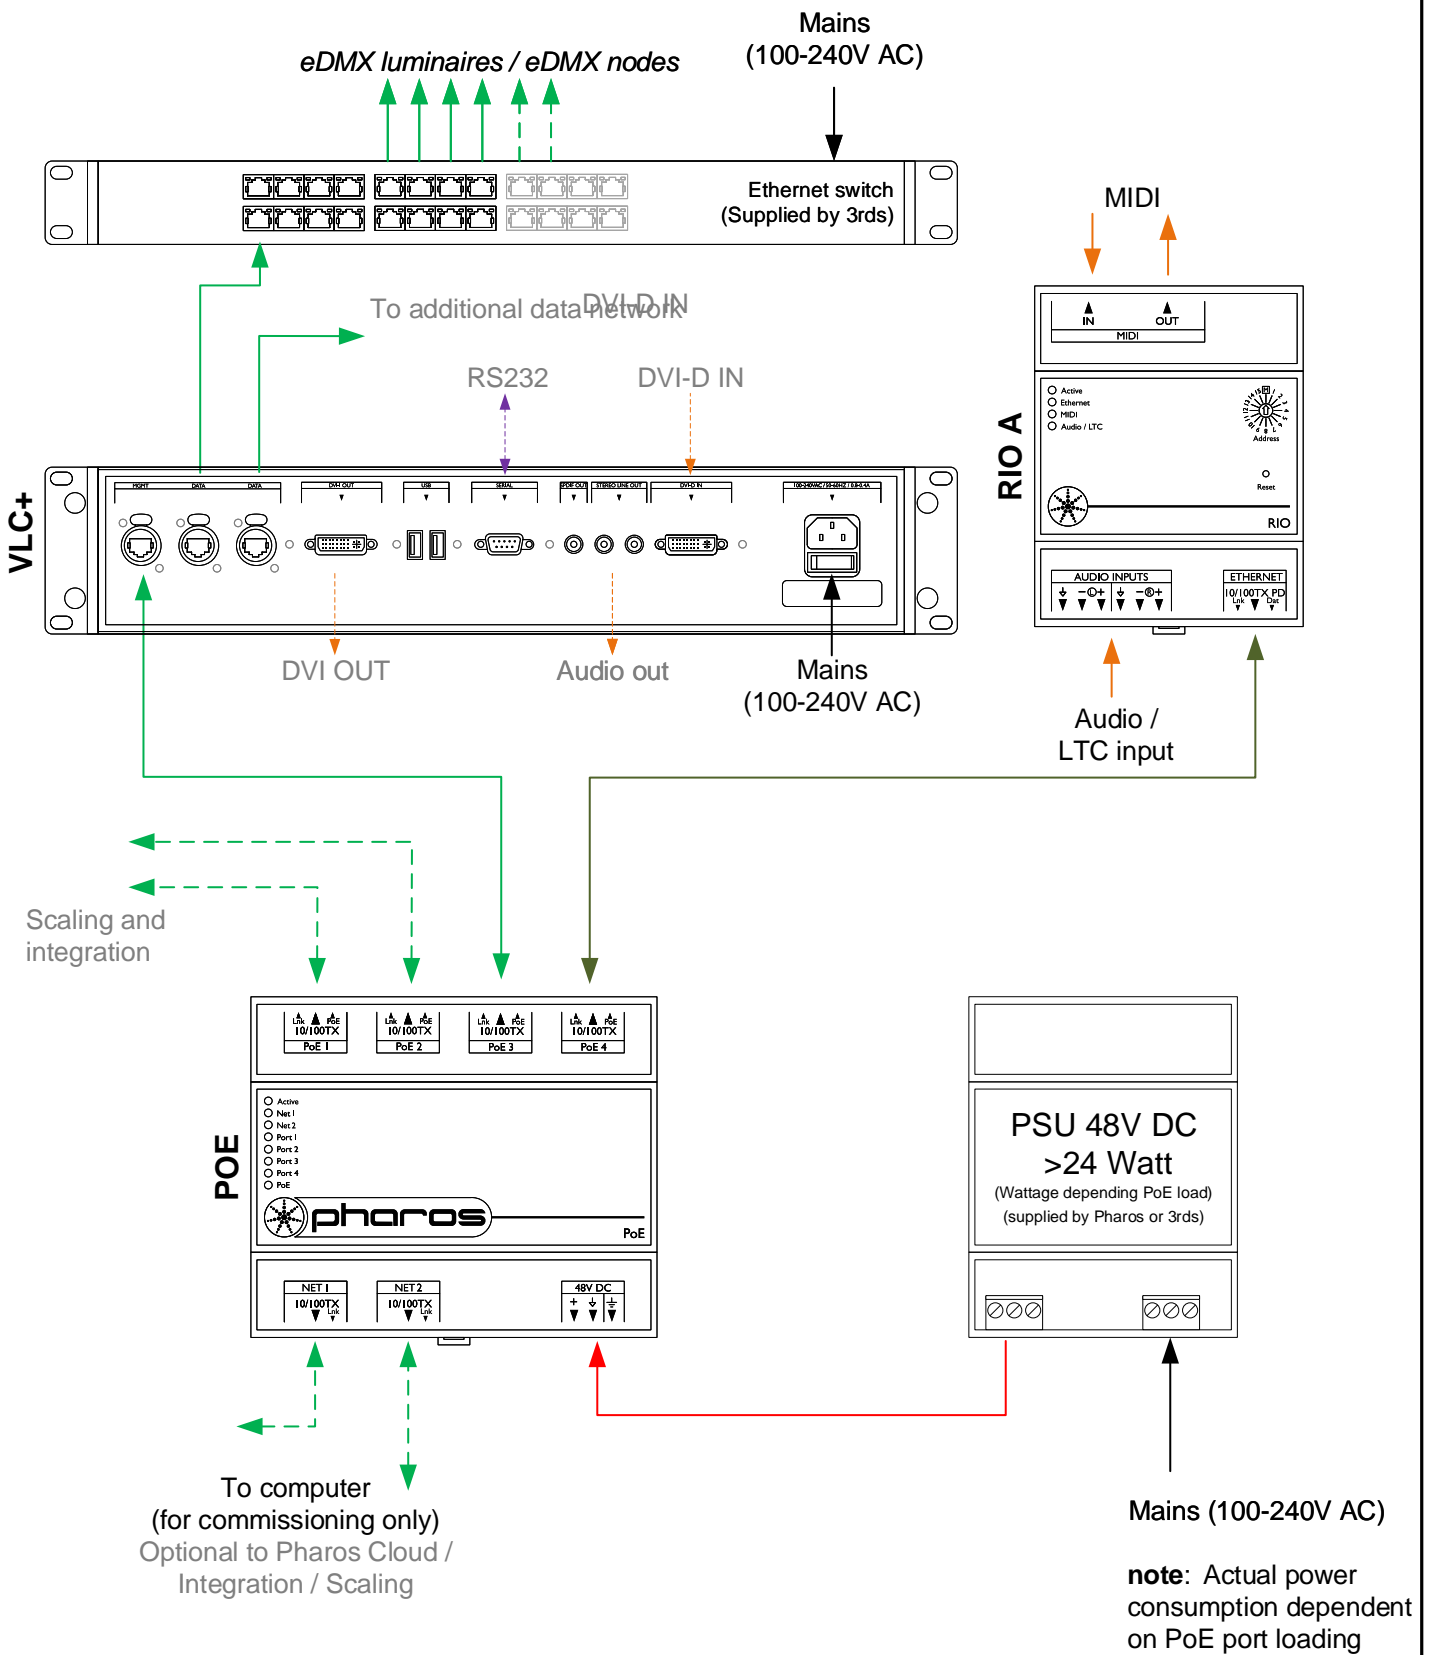

Type: VLC+ __ (__ =50,100,250,500,1000,150,3000)
eDMX ≤ __ *512 channels
Total ≤ __ *512 channels

- Consult the **Installation Guide** for technical details
- See **General Notes.pdf** for information on cabling types
- **More configurations** are possible to fulfil any project
- Contact your supplier or visit our website for support

  pharoscontrols.com	Reference: 1606	Name: VLC+ - RIO A	
	Size: A4	Date: 27/09/2017	Rev: V 1.0
	Page:	Notes: Setup	Notes: Setup
		27/05/2021	V 1.3
			Minor adjustments