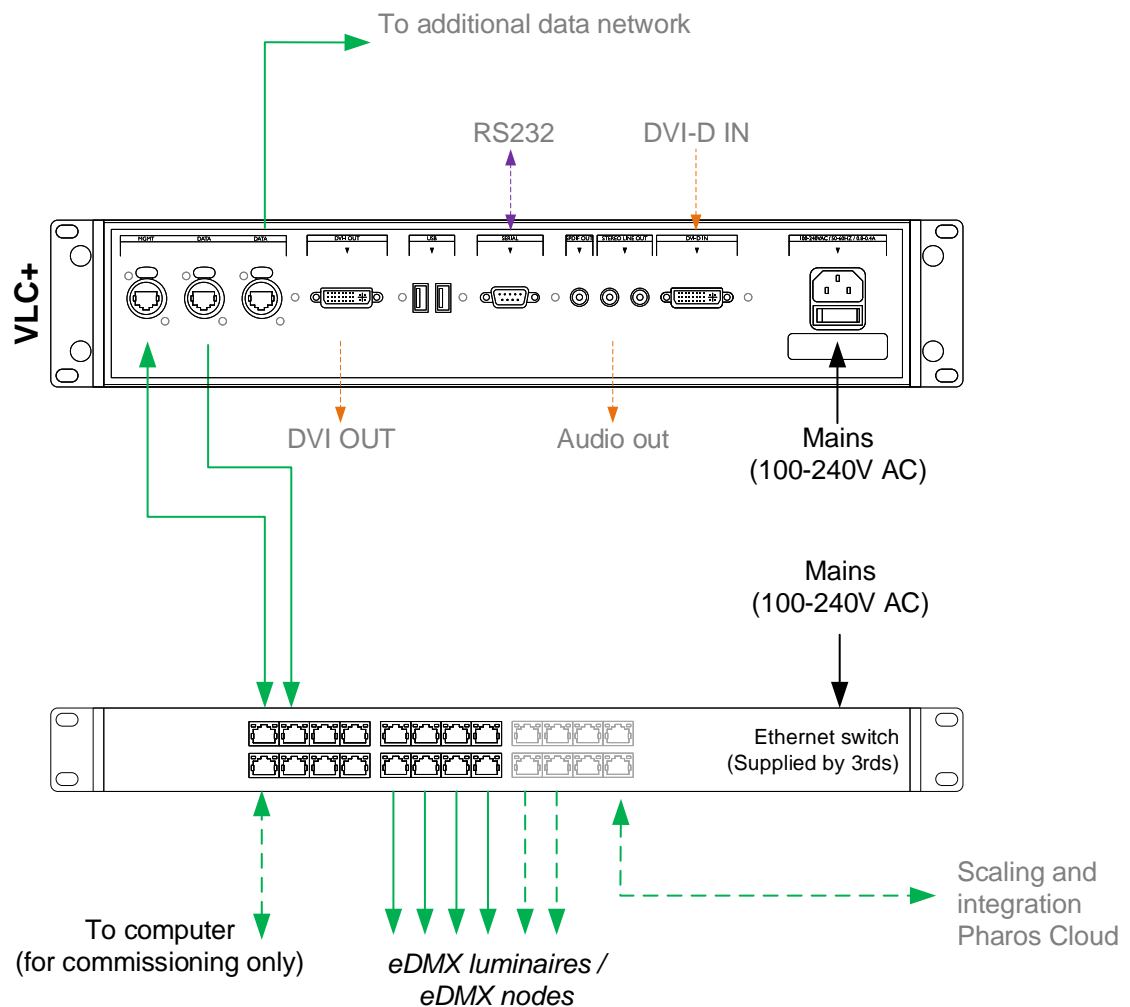

Type:	VLC+ __ ( __=50,100,250,500,1000,150,3000)
eDMX	≤ __*512 channels
Total	≤ __*512 channels

- Consult the **Installation Guide** for technical details
- See **General Notes.pdf** for information on cabling types
- **More configurations** are possible to fulfil any project
- Contact your supplier or visit our website for support

pharoscontrols.com

Reference:	1601		
Name:	VLC+ (single network)		
Size:	Date:	Rev:	Notes:
A4	27/09/2017	V 1.0	Setup
	21/01/2019	V 1.2	Setup
Page:	27/05/2021	V 1.3	Minor adjustments

Type: **VLC+** \_\_ ( \_\_ =50,100,250,500,1000,150,3000)  
 eDMX ≤ \_\_ \*512 channels  
 Total ≤ \_\_ \*512 channels