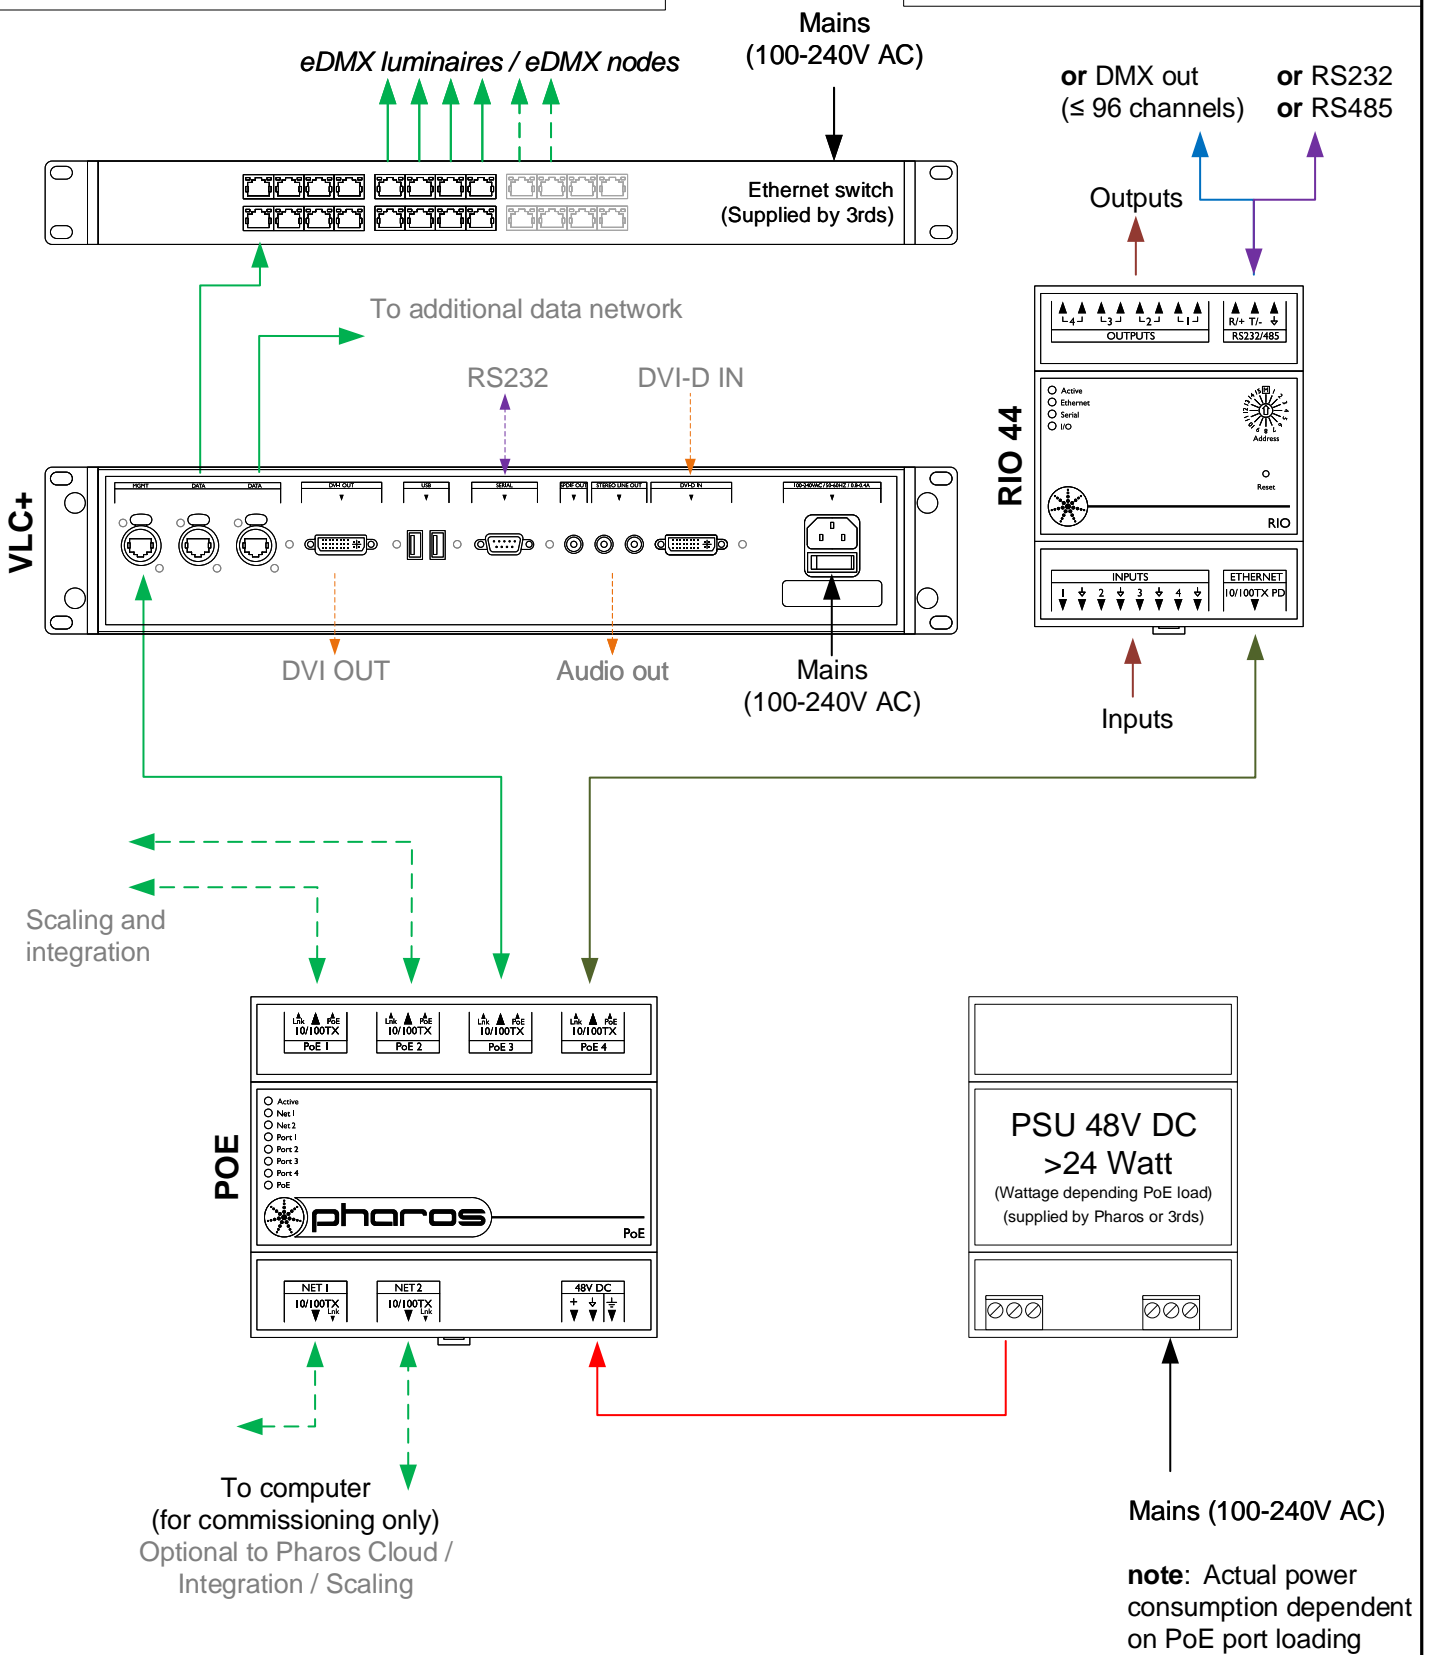

Type: VLC+ __ (__=50,100,250,500,1000,150,3000)
eDMX ≤ __*512 channels
RIO DMX ≤ 96 channels
Total ≤ __*512 channels

Type:	Inputs	Outputs	Serial Port
RIO 80	8	0	Yes
RIO 44	4	4	Yes
RIO 08	0	8	Yes

- Consult the **Installation Guide** for technical details
- See **General Notes.pdf** for information on cabling types
- **More configurations** are possible to fulfil any project
- Contact your supplier or visit our website for support

  pharoscontrols.com	Reference: 1604	Name: VLC+ - RIO 44	
	Size: A4	Date: 27/09/2017	Rev: V 1.0
	Page:	Notes: Setup	Notes: Setup
		27/05/2021	V 1.3
			Minor adjustments