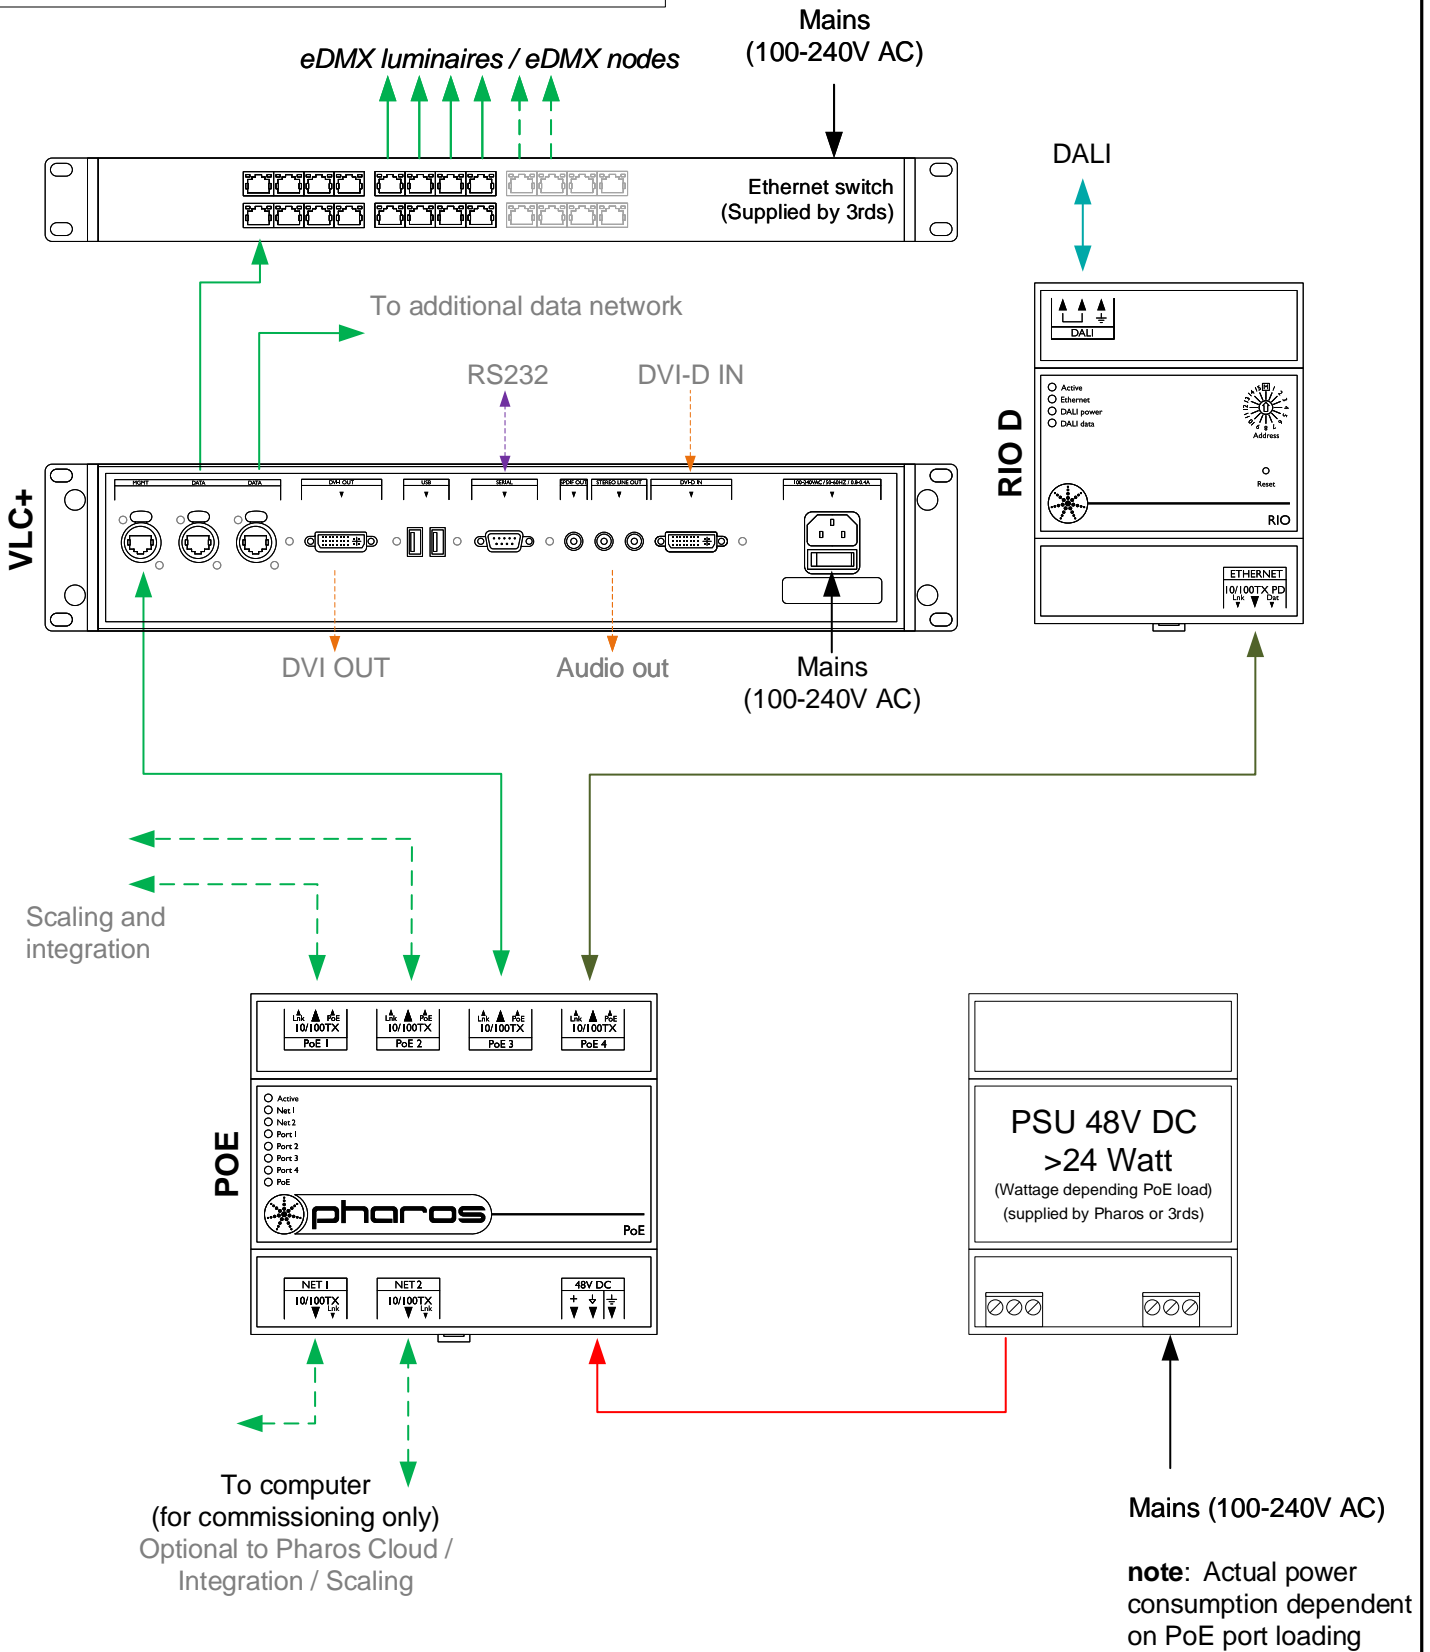

Type: VLC+ __ (__=50,100,250,500,1000,150,3000)
eDMX ≤ __*512 channels
Total ≤ __*512 channels
DALI 1 DALI bus (max 64 devices)

- Consult the **Installation Guide** for technical details
- See **General Notes.pdf** for information on cabling types
- **More configurations** are possible to fulfil any project
- Contact your supplier or visit our website for support

  pharoscontrols.com	Reference: 1607	Name: VLC+ - RIO D	
	Size: A4	Date: 27/09/2017	Rev: V 1.0
	Page:	Notes: Setup	Notes: Setup
		27/05/2021	V 1.3
			Minor adjustments