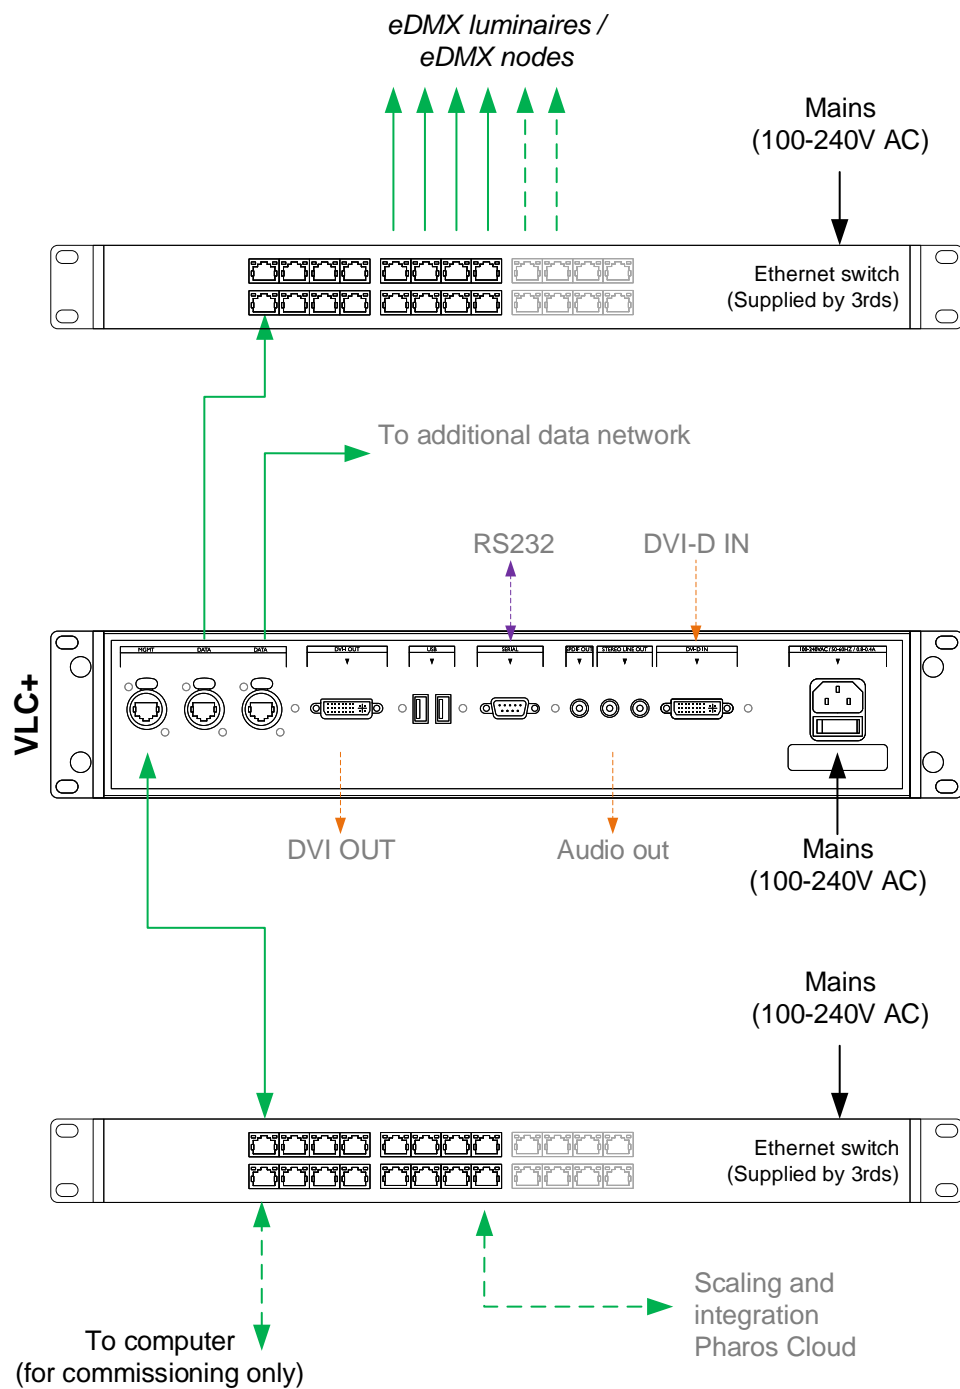

Type:	VLC+ __ ( __=50,100,250,500,1000,150,3000)
eDMX	≤ __*512 channels
Total	≤ __*512 channels

- Consult the **Installation Guide** for technical details
- See **General Notes.pdf** for information on cabling types
- **More configurations** are possible to fulfil any project
- Contact your supplier or visit our website for support

pharoscontrols.com

Reference:	1601		
Name:	VLC+ (single network)		
Size:	Date:	Rev:	Notes:
A4	27/09/2017	V 1.0	Setup
	21/01/2019	V 1.2	Setup
Page:	27/05/2021	V 1.3	Minor adjustments

Type: **VLC+** \_\_ ( \_\_ =50,100,250,500,1000,150,3000)  
 eDMX ≤ \_\_ \*512 channels  
 Total ≤ \_\_ \*512 channels