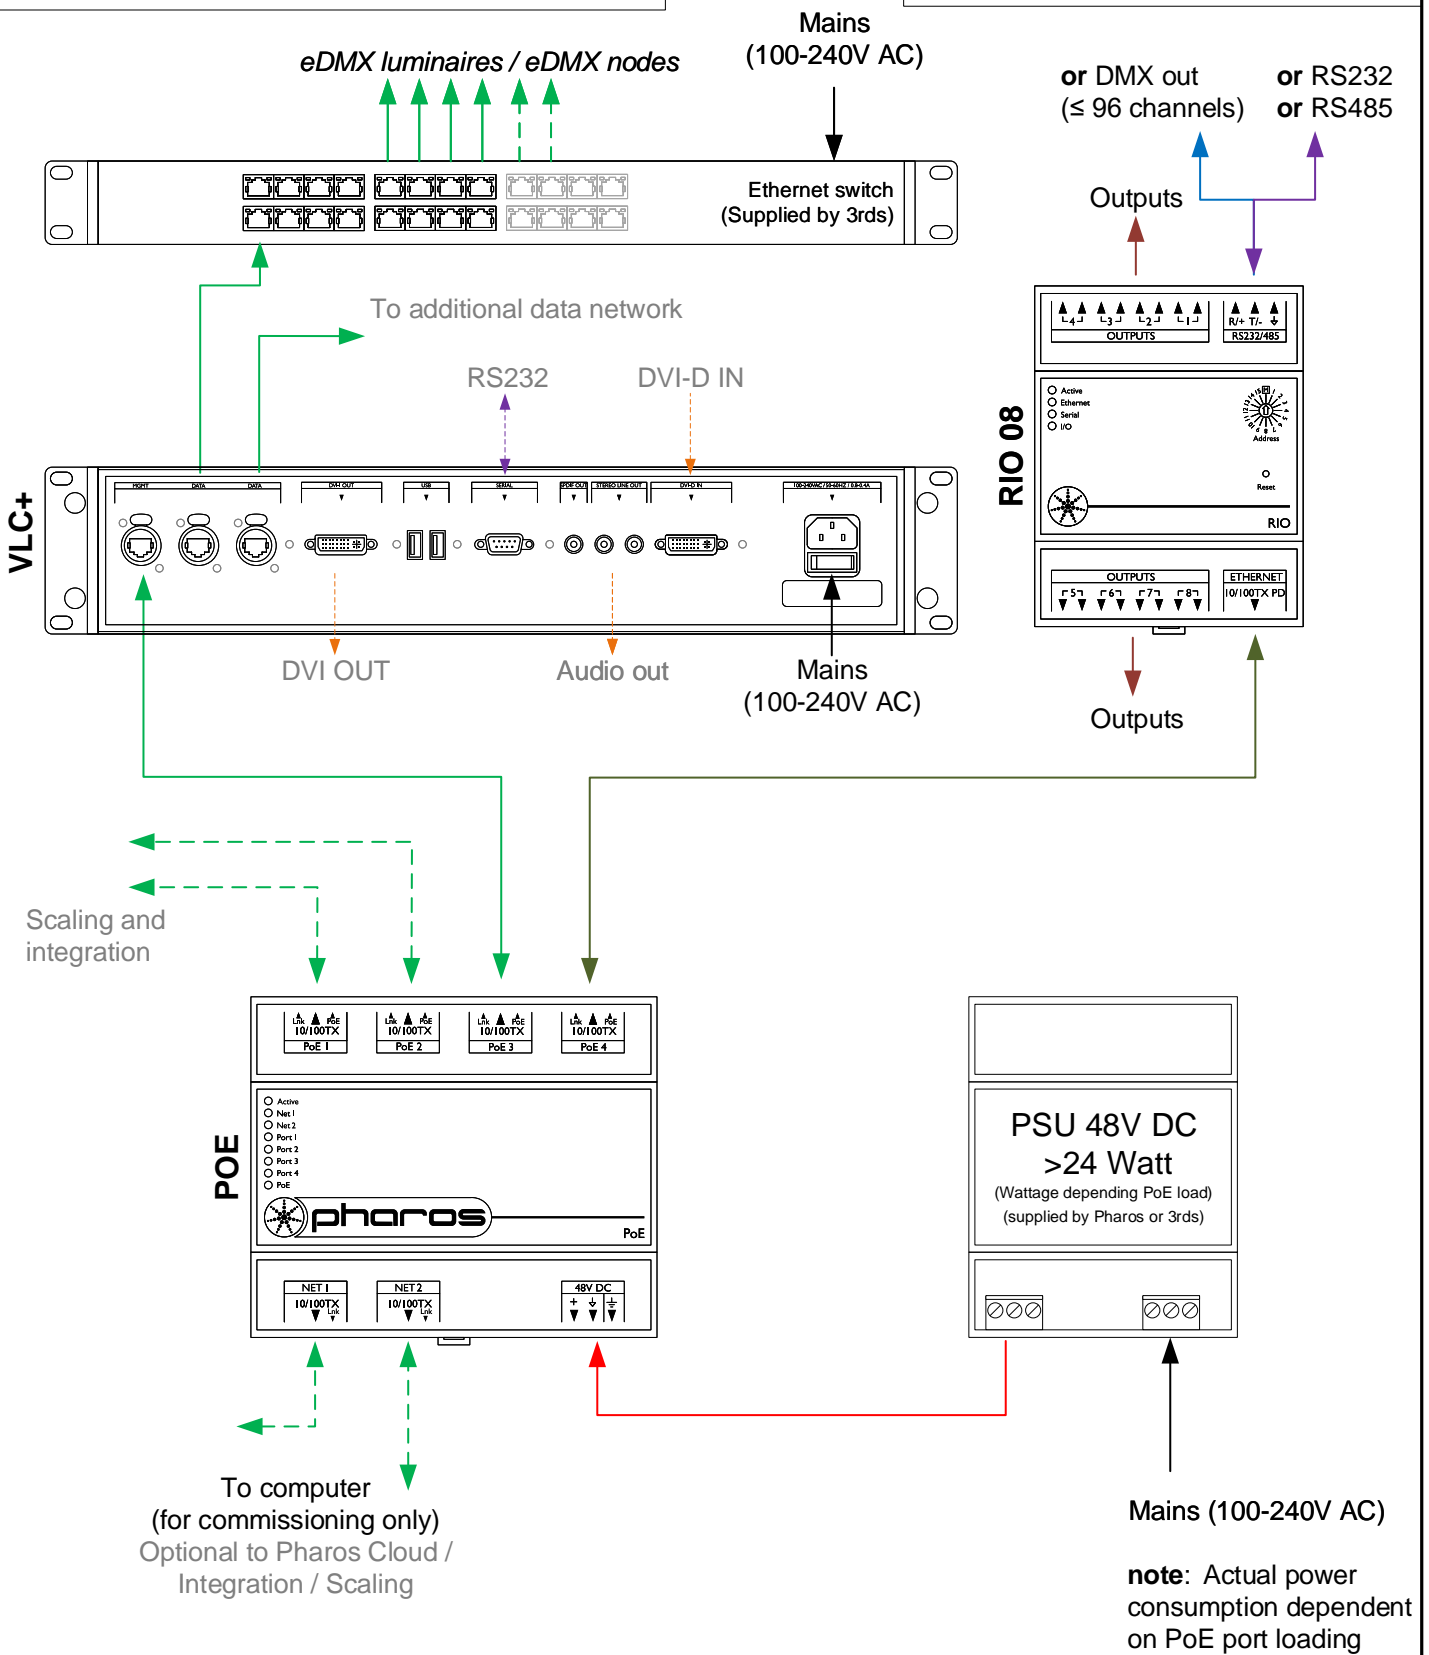

Type: VLC+ __ (__ =50,100,250,500,1000,150,3000)
eDMX ≤ __ *512 channels
RIO DMX ≤ 96 channels
Total ≤ __ *512 channels

Type:	Inputs	Outputs	Serial Port
RIO 80	8	0	Yes
RIO 44	4	4	Yes
RIO 08	0	8	Yes

- Consult the **Installation Guide** for technical details
- See **General Notes.pdf** for information on cabling types
- **More configurations** are possible to fulfil any project
- Contact your supplier or visit our website for support

  pharoscontrols.com	Reference: 1605	Name: VLC+ - RIO 08	
	Size: A4	Date: 27/09/2017	Rev: V 1.0
	Page:	Notes: Setup	Notes: Setup
		21/01/2019	V 1.2
		27/05/2021	V 1.3
			Minor adjustments