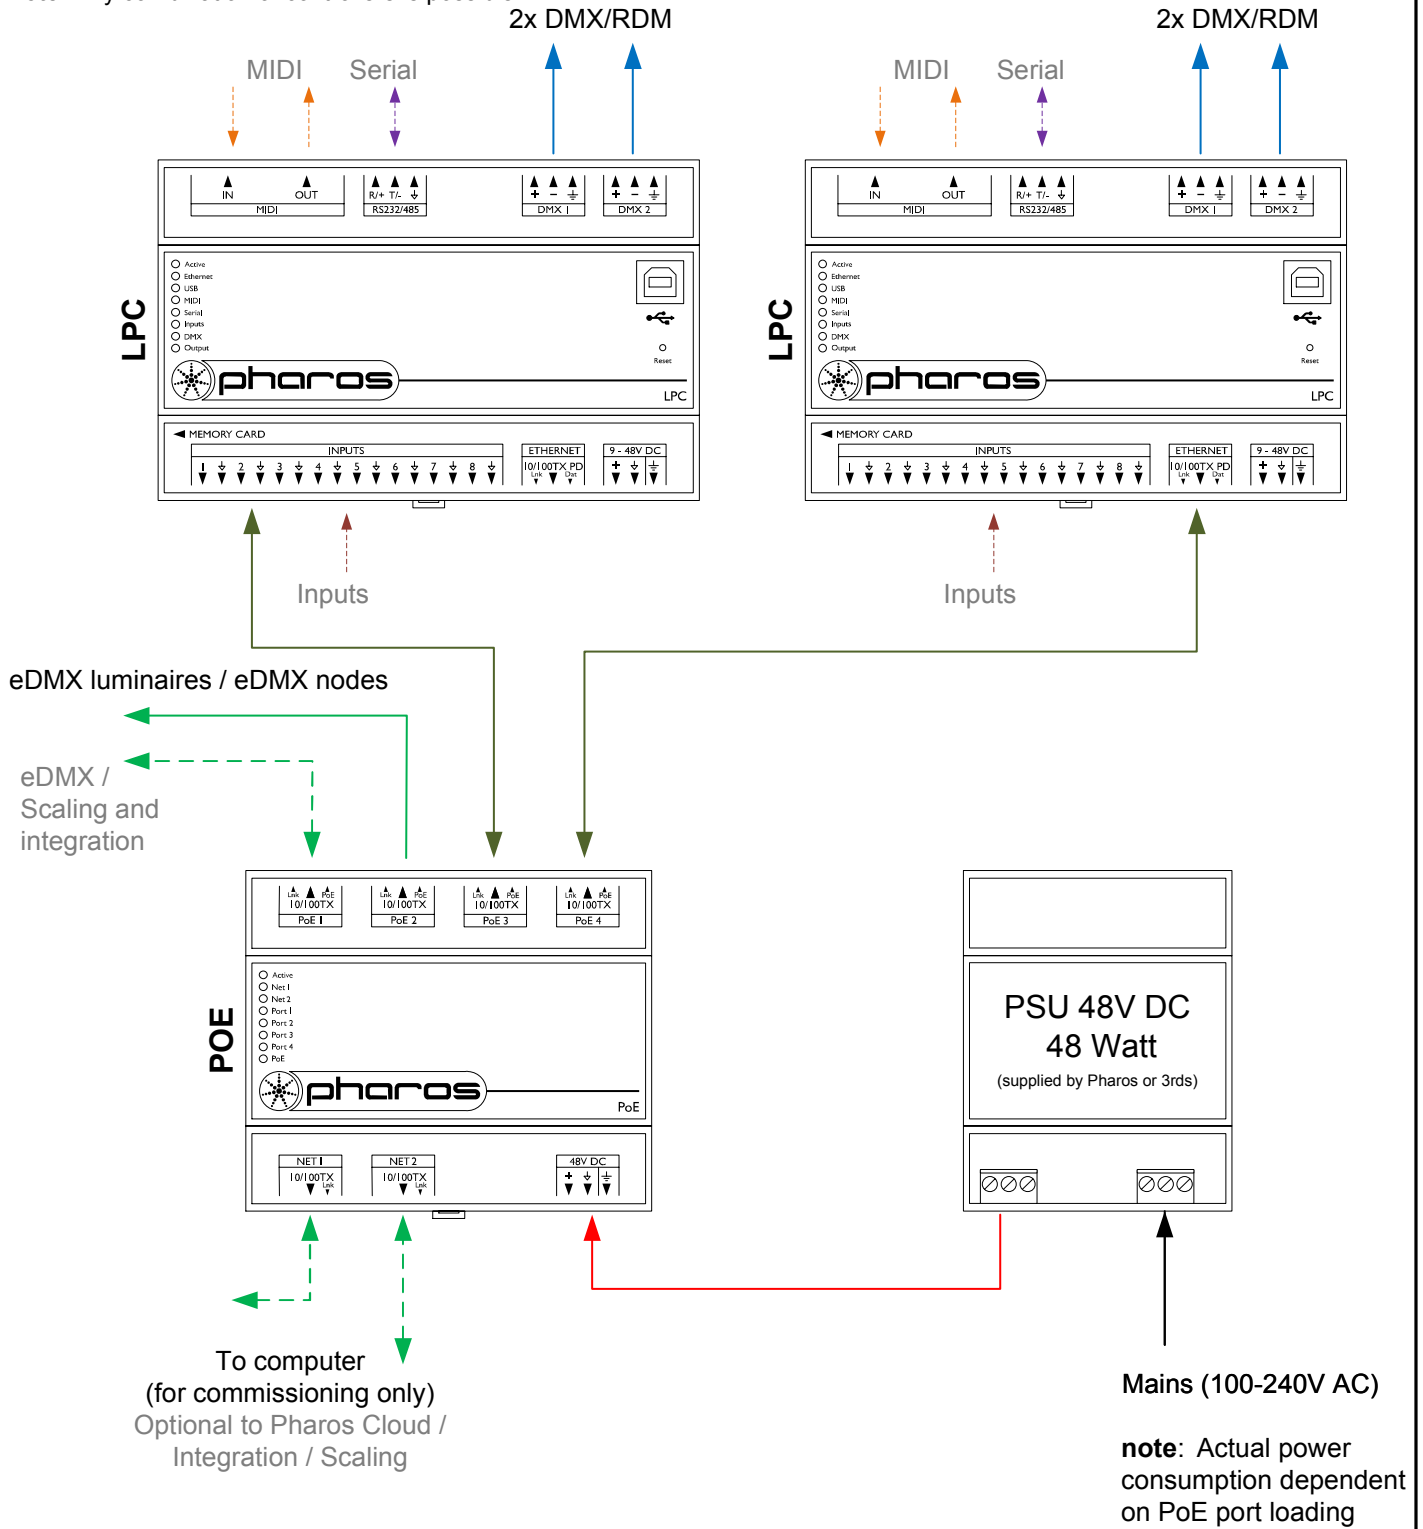

Type:	2x LPC 1	2x LPC 2	2x LPC 4
1:DMX 1	≤ 512 channels	≤ 512 channels	≤ 512 channels
1:DMX 2	≤ 512 channels	≤ 512 channels	≤ 512 channels
2:DMX 1	≤ 512 channels	≤ 512 channels	≤ 512 channels
2:DMX 2	≤ 512 channels	≤ 512 channels	≤ 512 channels
eDMX	≤ 1,024 channels	≤ 2,048 channels	≤ 4,096 channels
<b>Total</b>	<b>≤ 1,024 channels</b>	<b>≤ 2,048 channels</b>	<b>≤ 4,096 channels</b>

**Note:** Any combination of controllers is possible

- Consult the **Installation Guide** for technical details
- See **General Notes.pdf** for information on cabling types
- **More configurations** are possible to fulfil any project
- Contact your supplier or visit our website for support

 pharoscontrols.com	Reference: 2002	Name: 2x LPC - POE	
	Size: A4	Date: 07/11/2016	Rev: V 1.0
	Page:	Notes: Setup	
		17/09/2018	V 1.1
		21/01/2019	V 1.2