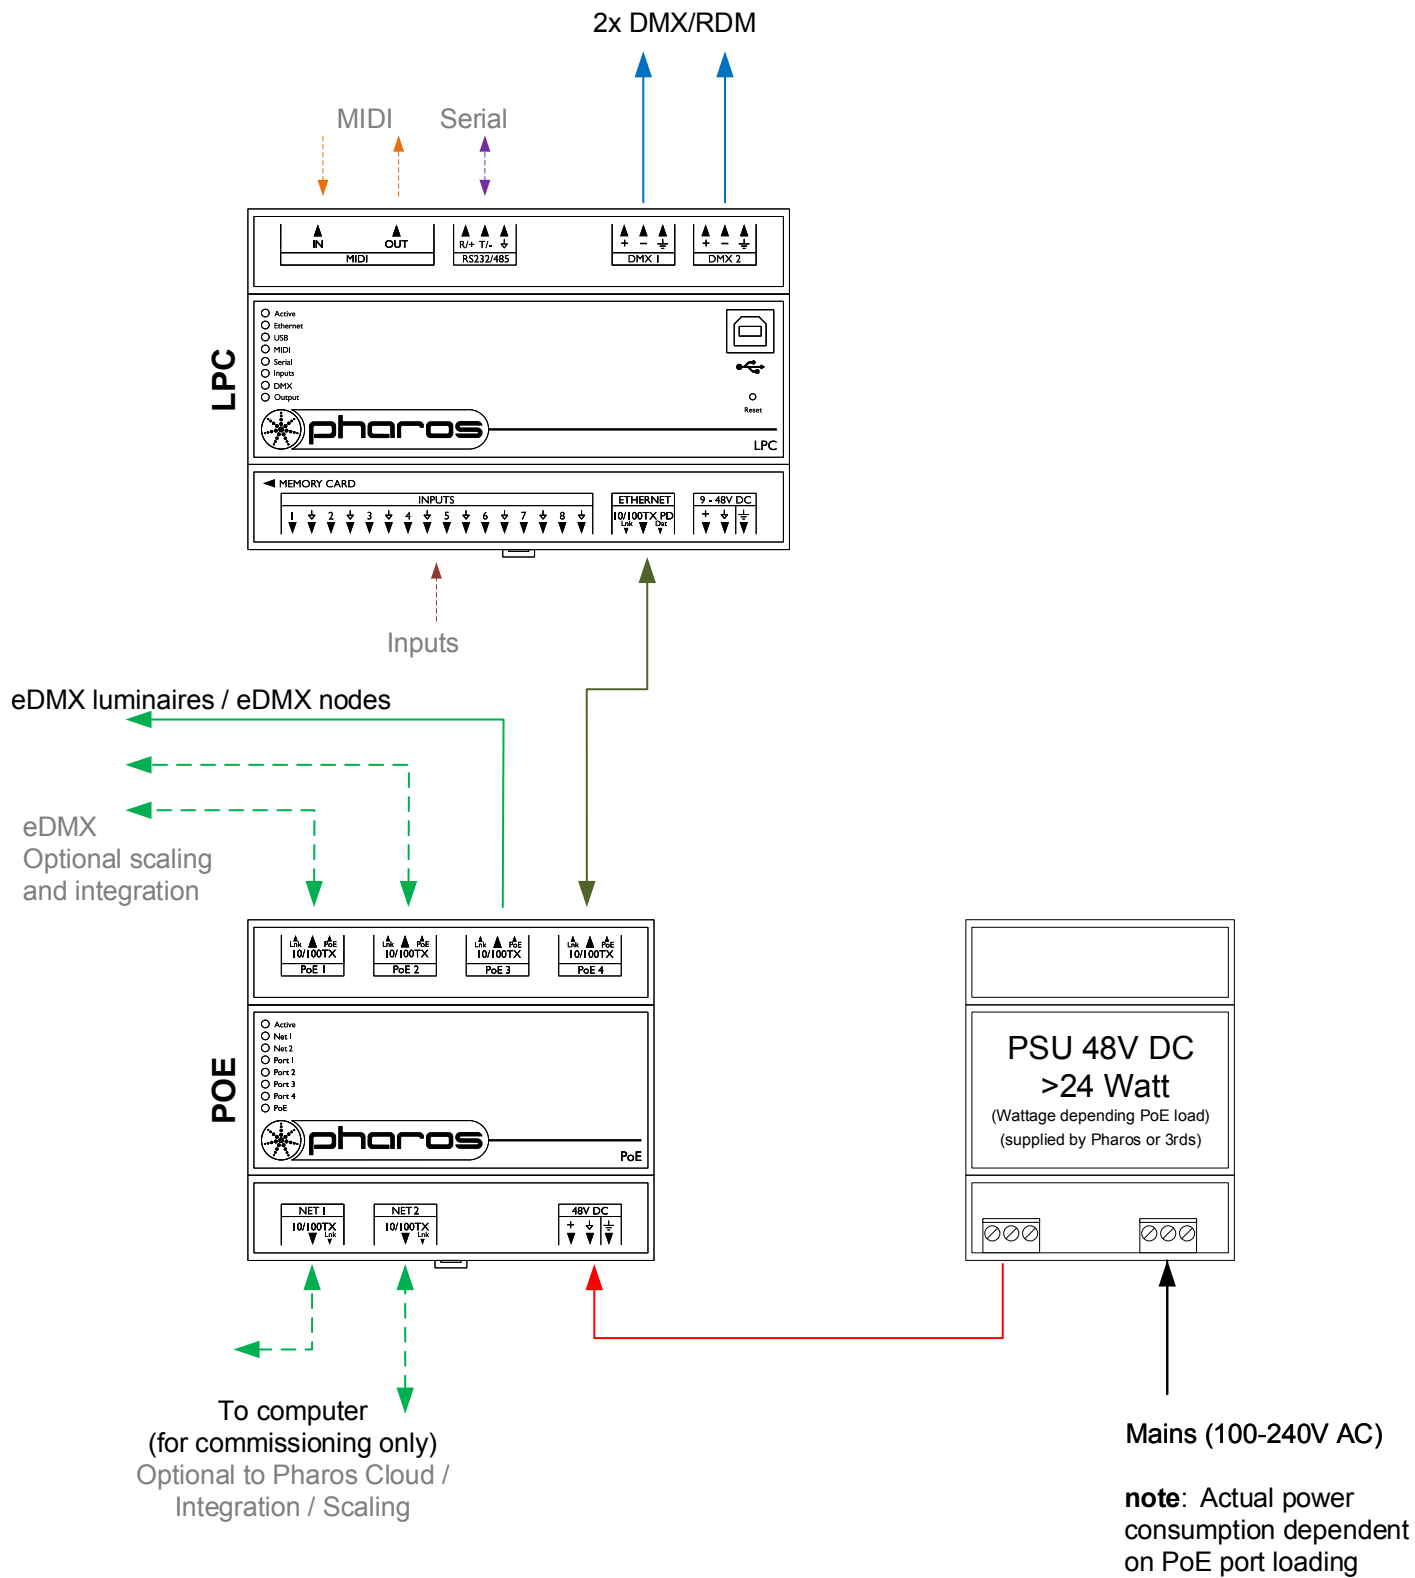

Type:	LPC 1	LPC 2	LPC 4
DMX 1	≤ 512 channels	≤ 512 channels	≤ 512 channels
DMX 2	Clone to DMX1	≤ 512 channels	≤ 512 channels
eDMX	≤ 512 channels	≤ 1,024 channels	≤ 2,048 channels
Total	≤ 512 channels	≤ 1,024 channels	≤ 2,048 channels

 pharoscontrols.com	Reference: 1105	Name: LPC - PoE	
	Size: A4	Date: 27/09/2017	Rev: V 1.0
	Page:	Notes: Setup	Notes: Minor adjustments
		21/01/2019	V 1.2
		27/05/2021	V 1.3