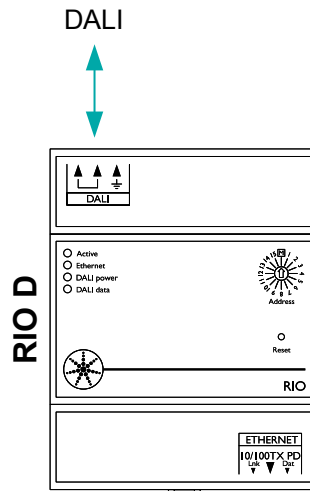

Type: TPC + EXT
DMX ≤ 512 channels
eDMX ≤ 512 channels
Total ≤ 512 channels
DALI 2 DALI busses (max 2x64 devices)

Cat5e cable with RJ45 plugs
 Max 100m, direct link required. (by 3rds)

- Consult the **Installation Guide** for technical details
- See **General Notes.pdf** for information on cabling types
- **More configurations** are possible to fulfil any project
- Contact your supplier or visit our website for support

| | | | | |
|---|--------------------|----------------------------|-------------------|--|
|  pharoscontrols.com | Reference: 1307 | Name: TPC - EXT - RIO D | | |
| | Size: A4 | Date: 27/09/2017 | Rev: V 1.0 | |
| | Page: | Notes: Setup | | |
| | | Minor adjustments | | |
| | 21/01/2019 | V 1.2 | Minor adjustments | |
| | 27/05/2021 | V 1.3 | Minor adjustments | |