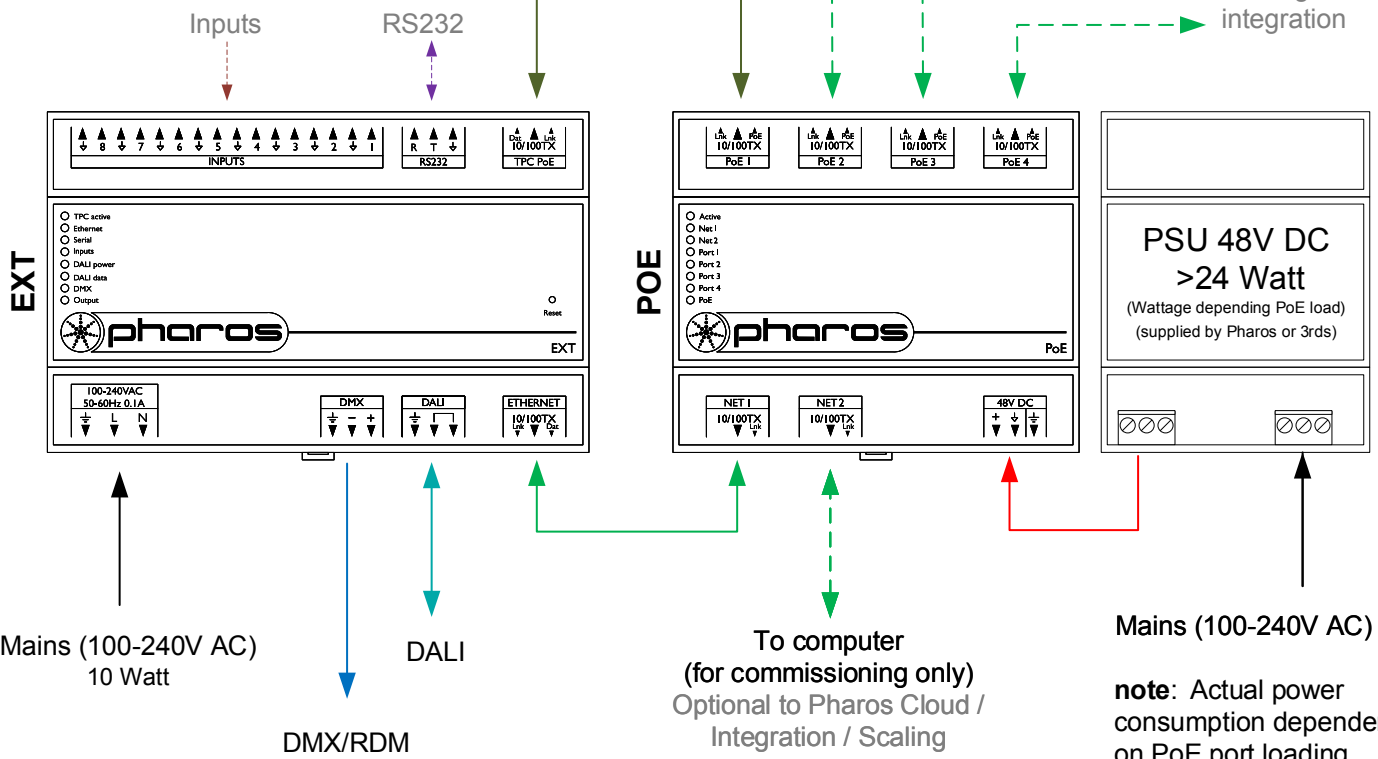

Type: TPC + EXT
DMX ≤ 512 channels
eDMX ≤ 512 channels
Total ≤ 512 channels
DALI 2 DALI busses (max 2x64 devices)

Cat5e cable with RJ45 plugs
 Max 100m, direct link required. (by 3rds)

- Consult the **Installation Guide** for technical details
- See **General Notes.pdf** for information on cabling types
- **More configurations** are possible to fulfil any project
- Contact your supplier or visit our website for support

| | | | | |
|---|--------------------|----------------------------|-------------------|--|
|  pharoscontrols.com | Reference: 1307 | Name: TPC - EXT - RIO D | | |
| | Size: A4 | Date: 27/09/2017 | Rev: V 1.0 | |
| | Page: | Notes: Setup | | |
| | | Minor adjustments | | |
| | 21/01/2019 | V 1.2 | Minor adjustments | |
| | 27/05/2021 | V 1.3 | Minor adjustments | |