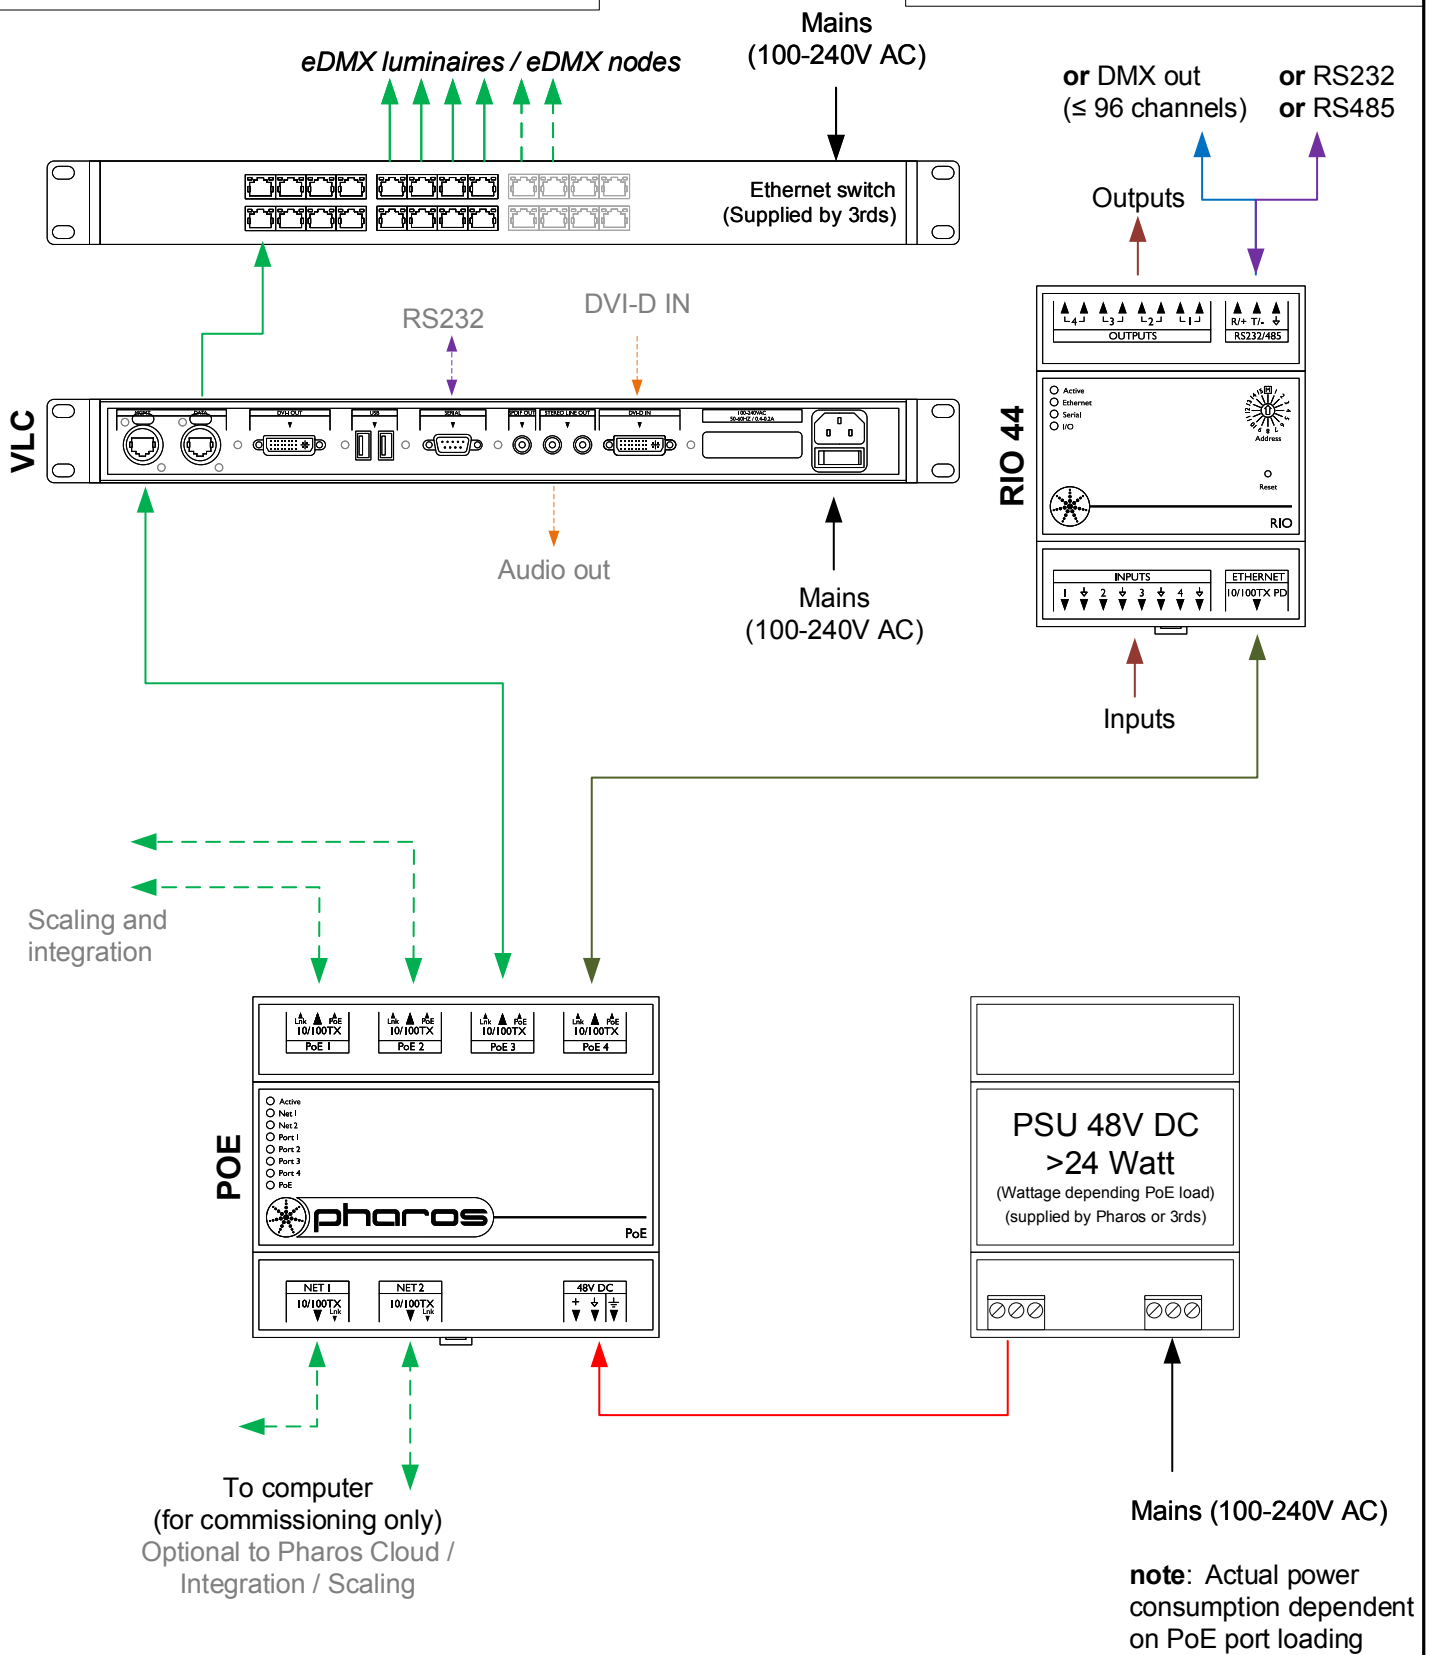

Type:	VLC __ (__=50,100,250,500,1000,1500)
eDMX	≤ __*512 channels
RIO DMX	≤ 96 channels
Total	≤ __*512 channels

Type:	Inputs	Outputs	Serial Port
RIO 80	8	0	Yes
RIO 44	4	4	Yes
RIO 08	0	8	Yes

- Consult the **Installation Guide** for technical details
- See **General Notes.pdf** for information on cabling types
- **More configurations** are possible to fulfil any project
- Contact your supplier or visit our website for support

 pharoscontrols.com	Reference:	Name:		
	1504	VLC - RIO 44		
	Size:	Date:	Rev:	Notes:
A4	27/09/2017	V 1.0	Setup	
Page:	17/09/2018	V 1.1	Minor adjustments	
	21/01/2019	V 1.2	Minor adjustments	
	27/05/2021	V 1.3	Minor adjustments	