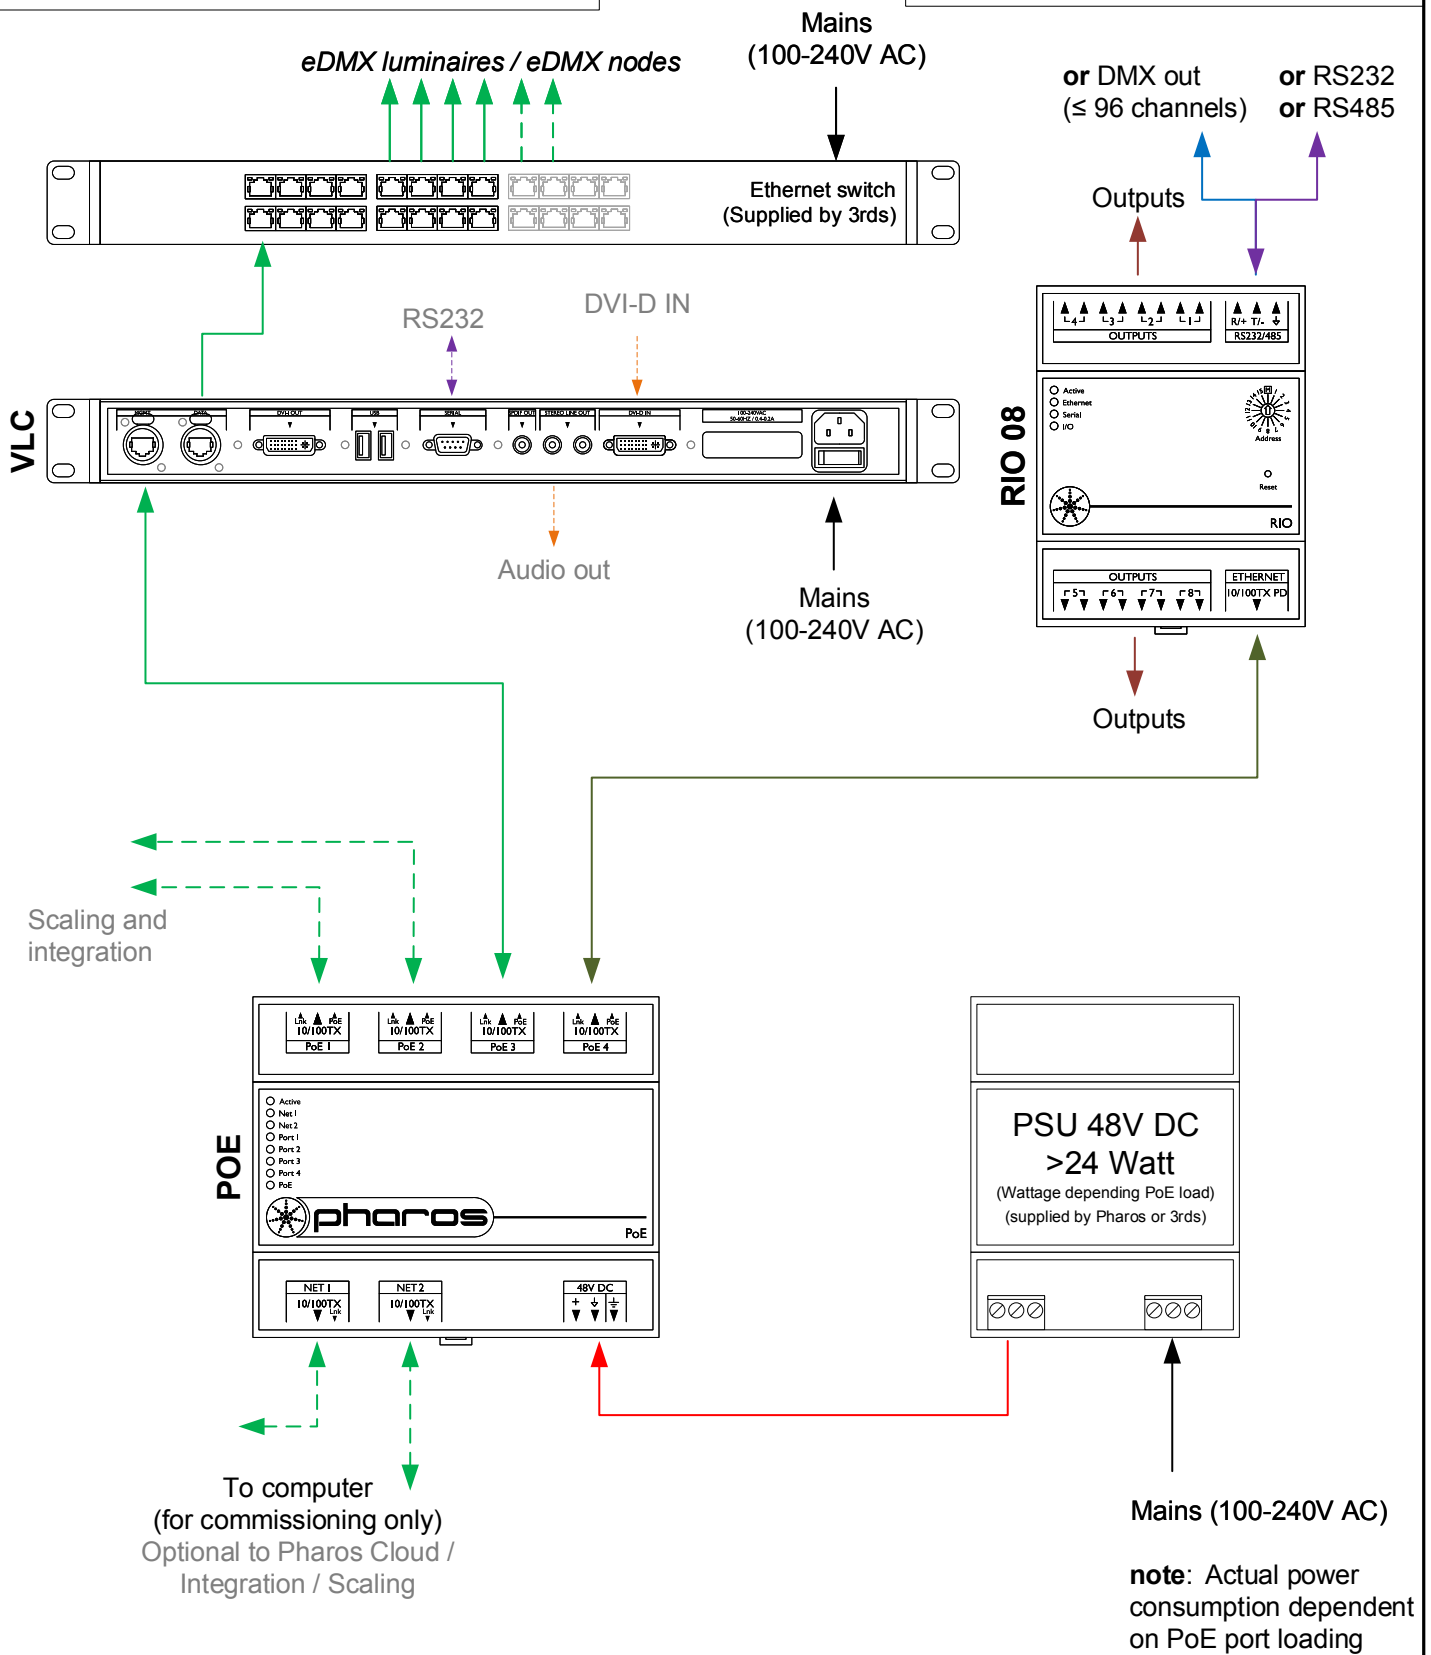

Type:	VLC __ (__=50,100,250,500,1000,1500)
eDMX	≤ __*512 channels
RIO DMX	≤ 96 channels
Total	≤ __*512 channels

Type:	Inputs	Outputs	Serial Port
RIO 80	8	0	Yes
RIO 44	4	4	Yes
RIO 08	0	8	Yes

- Consult the **Installation Guide** for technical details
- See **General Notes.pdf** for information on cabling types
- **More configurations** are possible to fulfil any project
- Contact your supplier or visit our website for support

 pharoscontrols.com	Reference: 1505	Name: VLC - RIO 08	
	Size: A4	Date: 27/09/2017	Rev: V 1.0
	Page:	Notes: Setup	
		17/09/2018	V 1.1
		21/01/2019	V 1.2
		27/05/2021	V 1.3