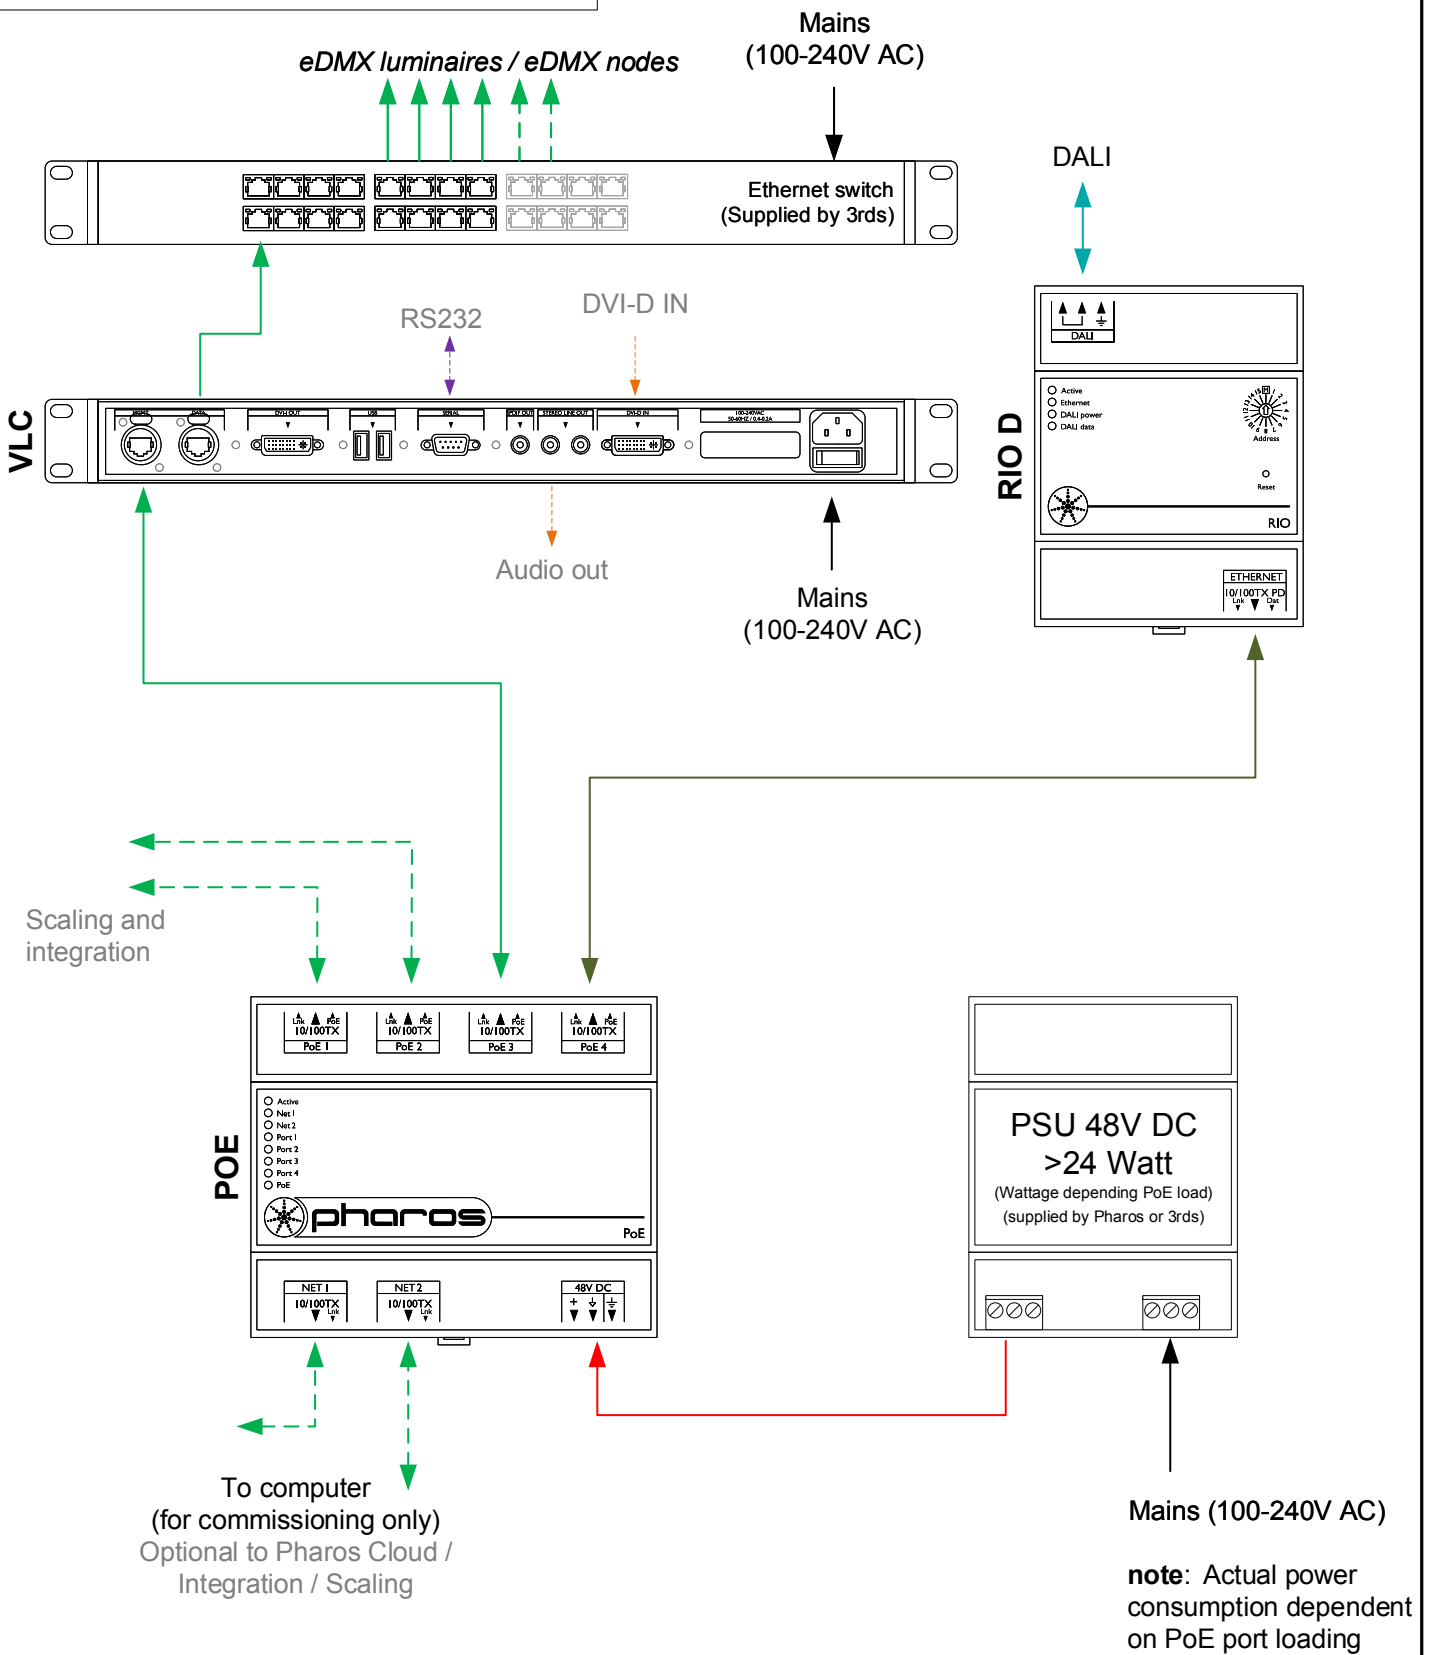

Type: VLC __ (__=50,100,250,500,1000,1500)
 eDMX ≤ __*512 channels
 Total ≤ __*512 channels
 DALI 1 DALI bus (max 64 devices)

- Consult the **Installation Guide** for technical details
- See **General Notes.pdf** for information on cabling types
- **More configurations** are possible to fulfil any project
- Contact your supplier or visit our website for support

 pharoscontrols.com	Reference: 1507	Name: VLC - RIO D		
	Size: A4	Date: 27/09/2017	Rev: V 1.0	
	Page:	Notes: Setup		
		Notes: Minor adjustments		
	Notes: Minor adjustments			
	Notes: Minor adjustments			