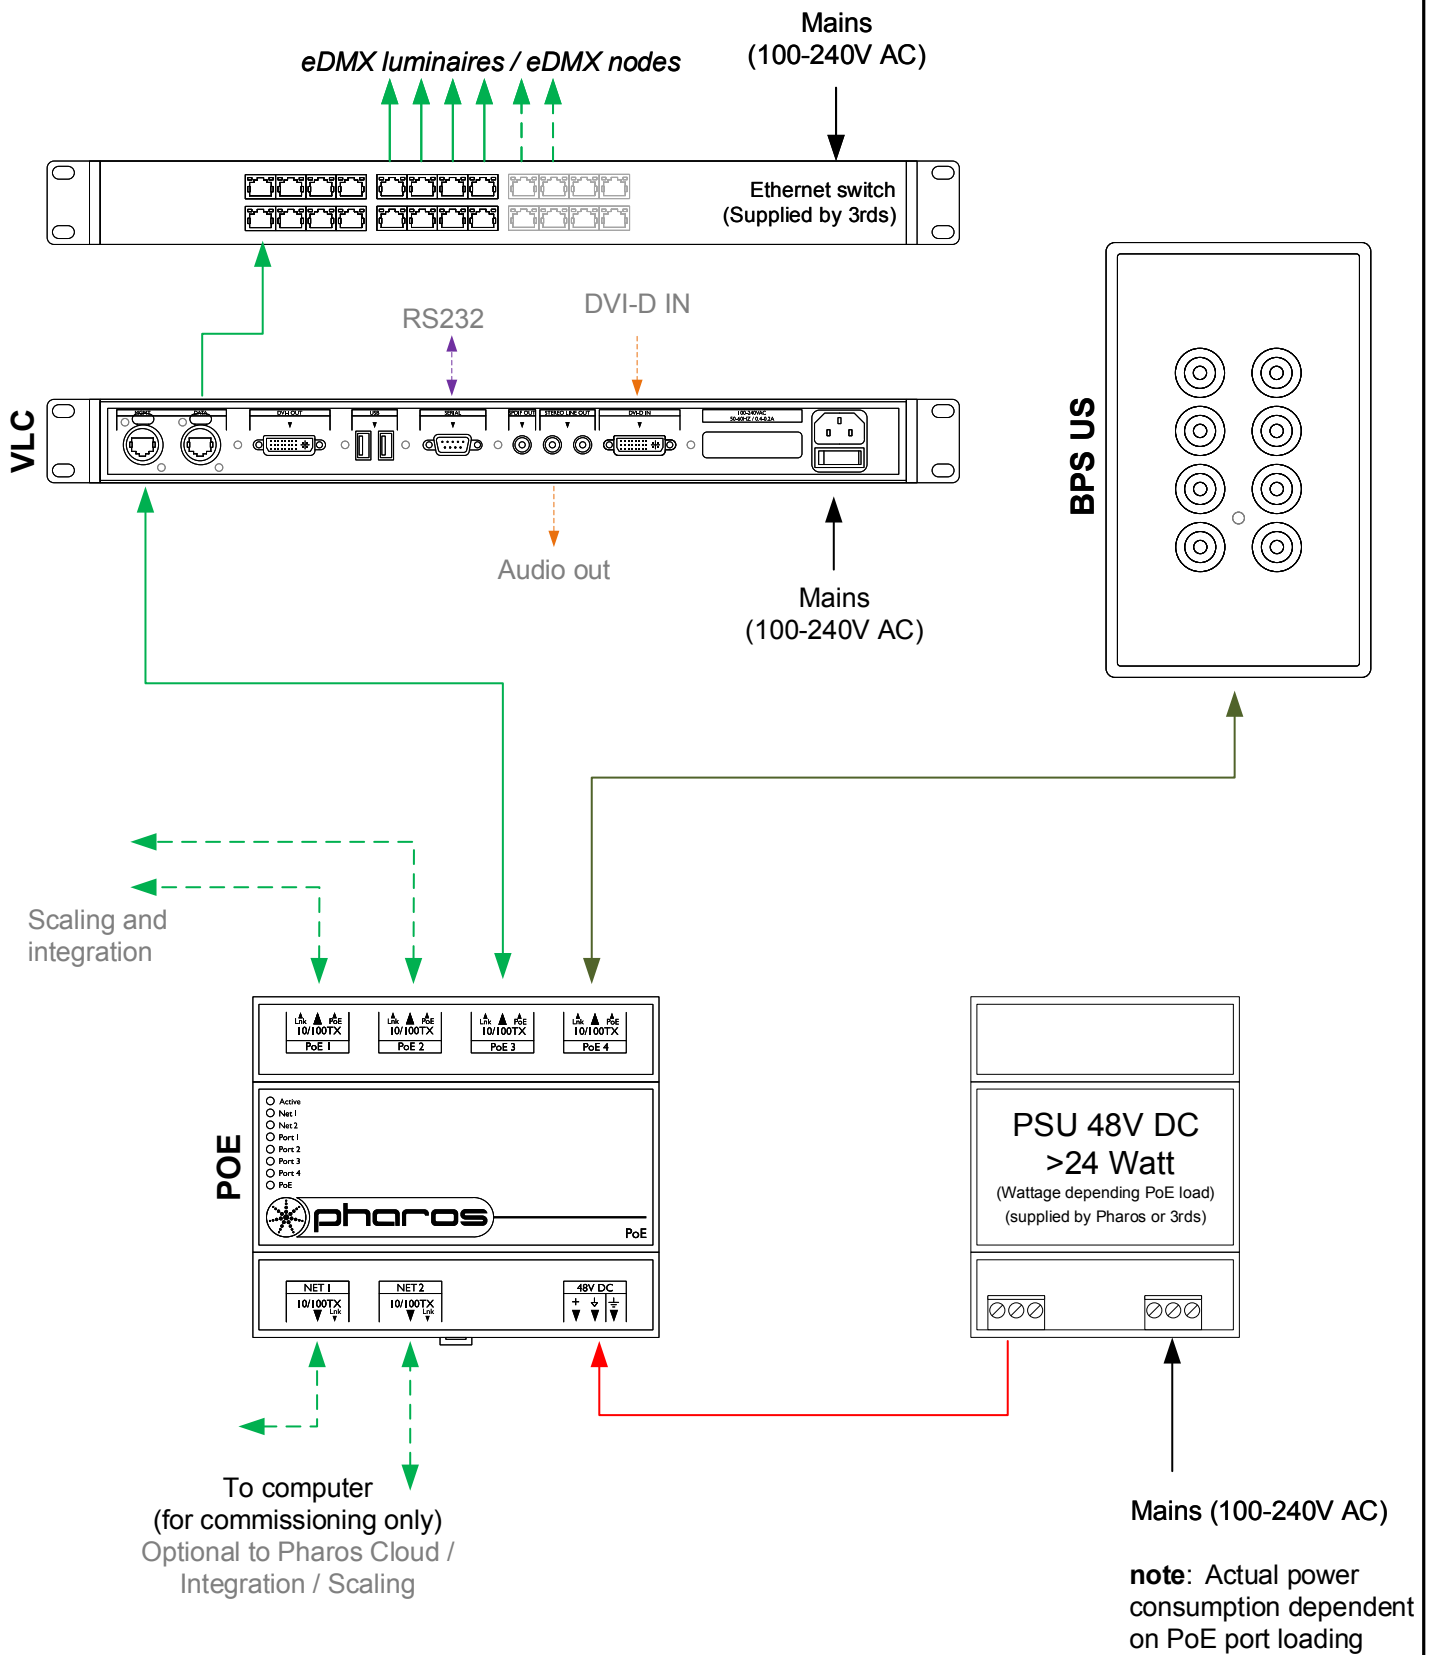

Type: VLC __ (__=50,100,250,500,1000,1500)
 eDMX ≤ __*512 channels
 Total ≤ __*512 channels

- Consult the **Installation Guide** for technical details
- See **General Notes.pdf** for information on cabling types
- **More configurations** are possible to fulfil any project
- Contact your supplier or visit our website for support

 pharoscontrols.com	Reference: 1509	Name: VLC - BPS US	
	Size: A4	Date: 27/09/2017	Rev: V 1.0
	Page:		Notes:
		17/09/2018	V 1.1
	21/01/2019	V 1.2	Minor adjustments
	27/05/2021	V 1.3	Minor adjustments