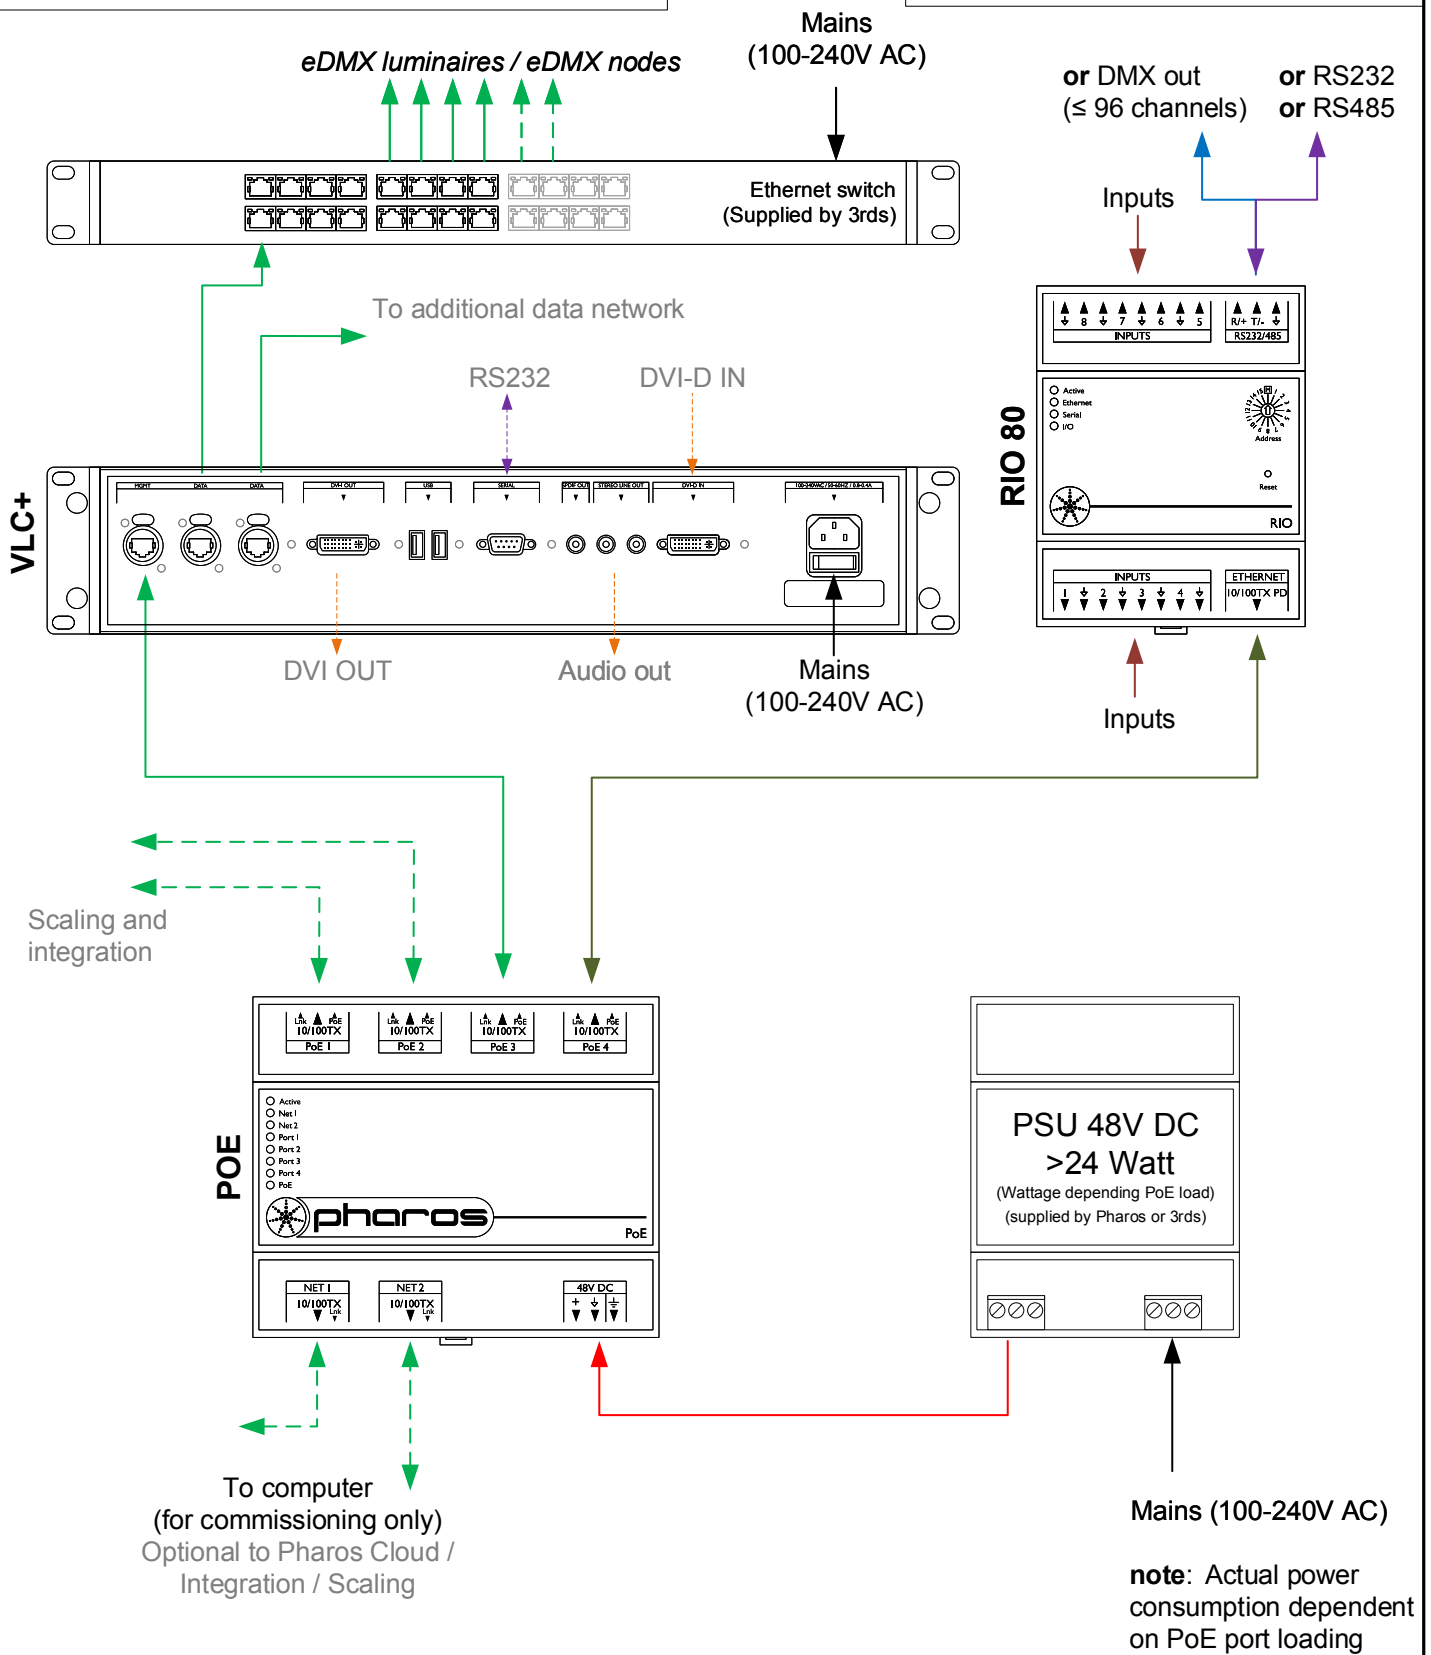

Type:	VLC+ ___ (___ =50,100,250,500,1000,150,3000)
eDMX	≤ ___ *512 channels
RIO DMX	≤ 96 channels
Total	≤ ___ *512 channels

Type:	Inputs	Outputs	Serial Port
RIO 80	8	0	Yes
RIO 44	4	4	Yes
RIO 08	0	8	Yes

 pharoscontrols.com	Reference: 1603	Name: VLC+ - RIO 80	
	Size: A4	Date: 27/09/2017	Rev: V 1.0
	Page:	Notes: Setup	Notes: Setup
		27/05/2021	V 1.3 Minor adjustments