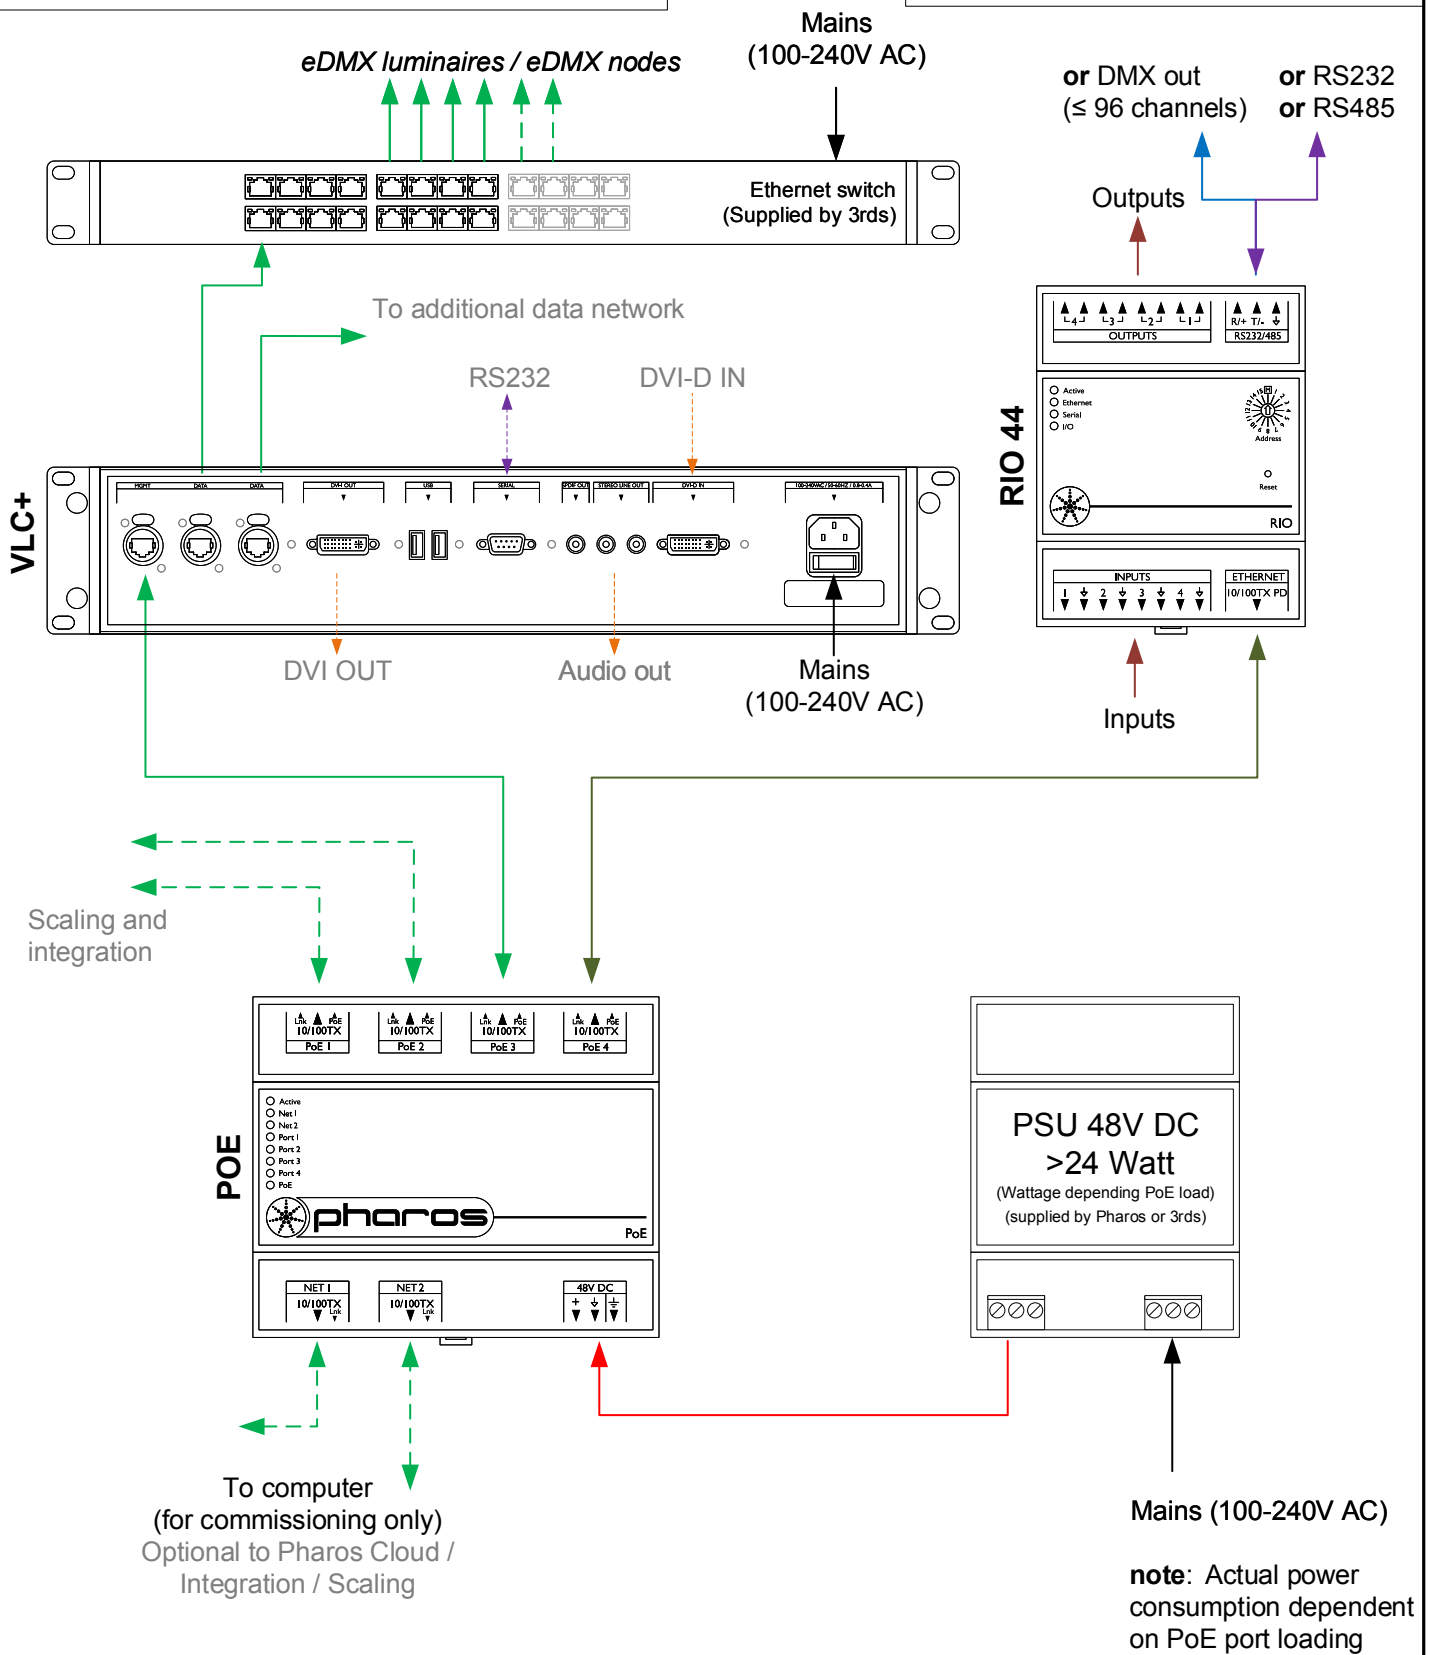

Type:	VLC+ ___ ( ___ =50,100,250,500,1000,150,3000)
eDMX	≤ ___ *512 channels
RIO DMX	≤ 96 channels
Total	≤ ___ *512 channels

Type:	Inputs	Outputs	Serial Port
RIO 80	8	0	Yes
RIO 44	4	4	Yes
RIO 08	0	8	Yes

pharoscontrols.com

Reference:	1604		
Name:	VLC+ - RIO 44		
Size:	Date:	Rev:	Notes:
A4	27/09/2017	V 1.0	Setup
Page:	21/01/2019	V 1.2	Setup
	27/05/2021	V 1.3	Minor adjustments