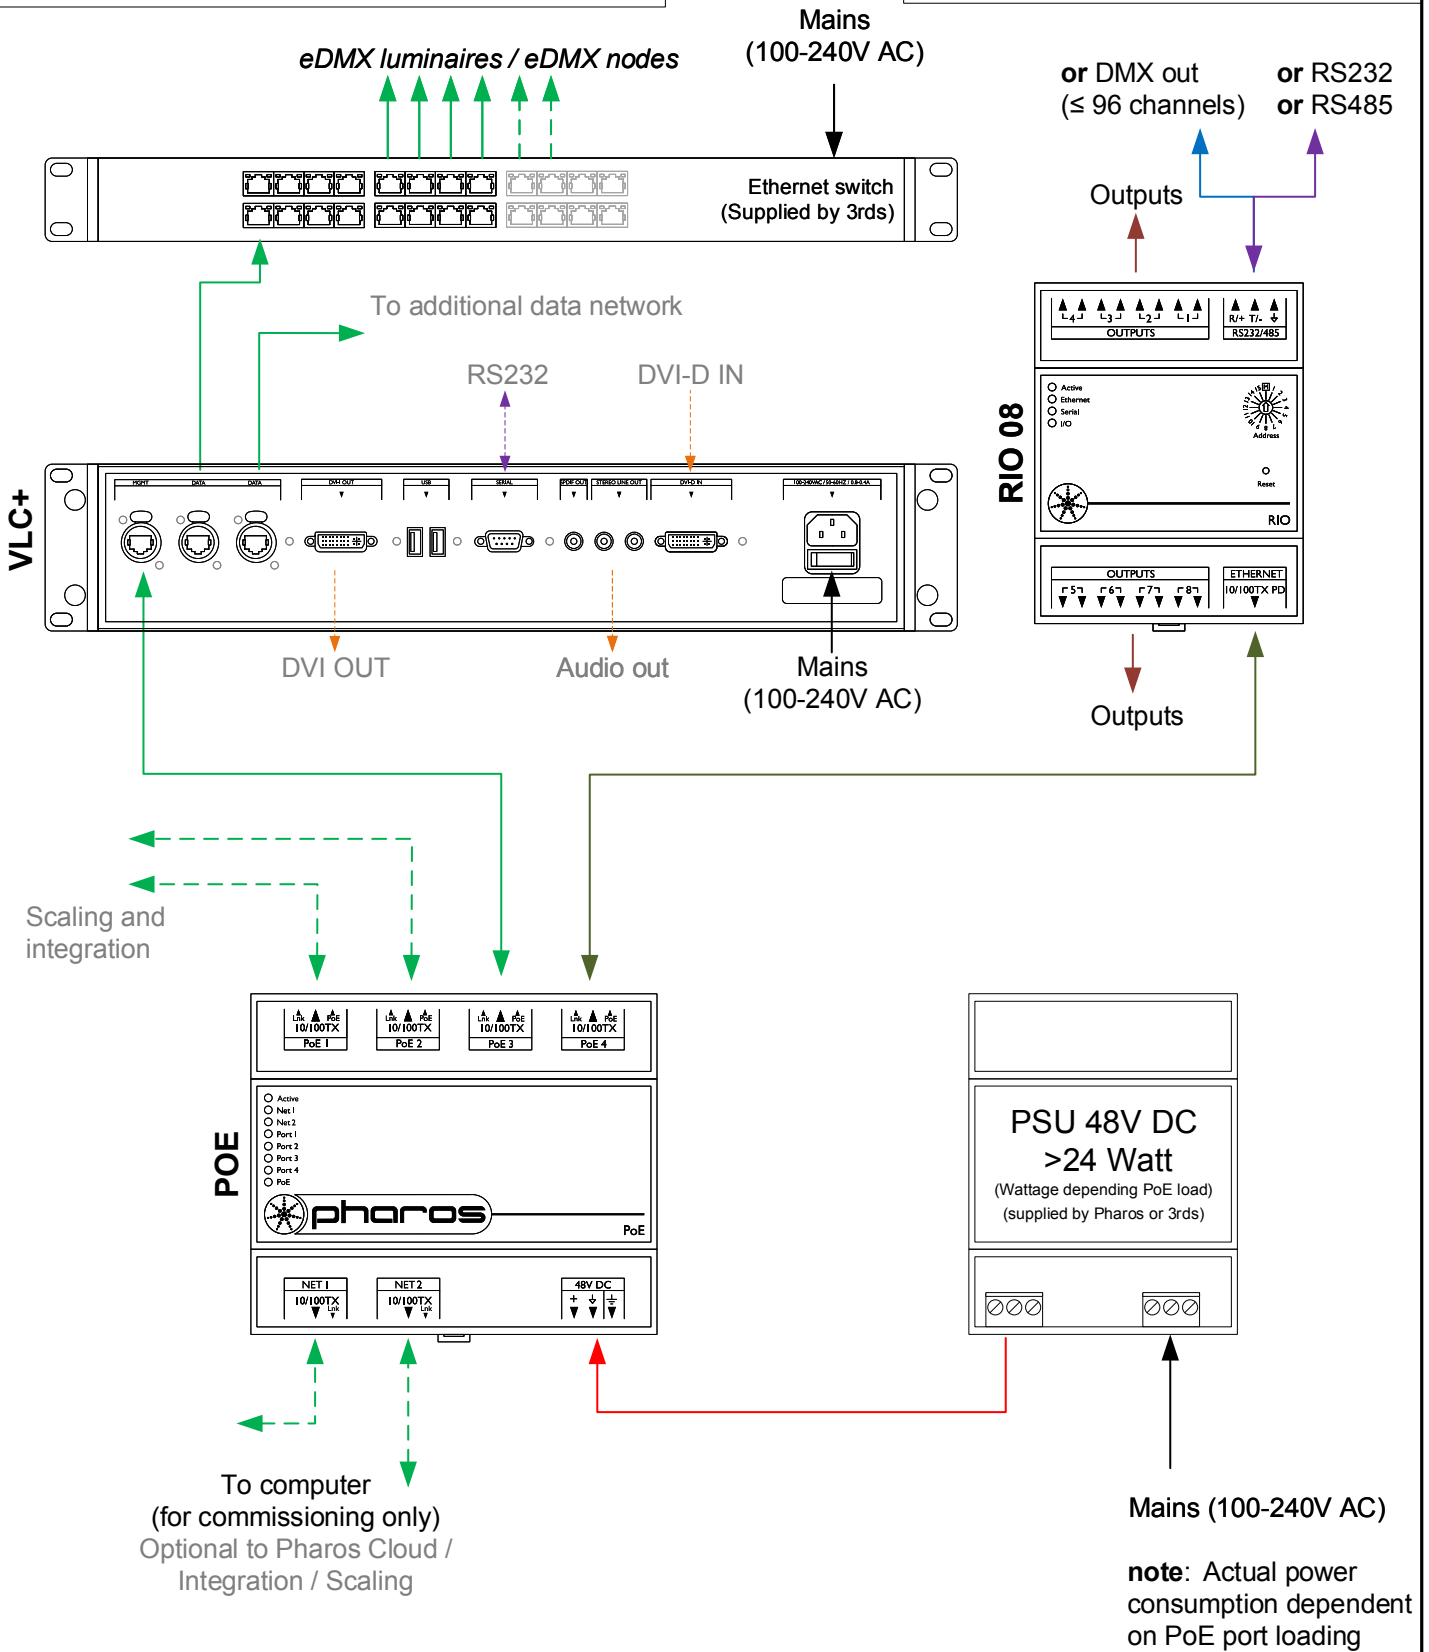

Type: VLC+ __ (__ =50,100,250,500,1000,150,3000)
 eDMX ≤ __ *512 channels
 RIO DMX ≤ 96 channels
 Total ≤ __ *512 channels

Type:	Inputs	Outputs	Serial Port
RIO 80	8	0	Yes
RIO 44	4	4	Yes
RIO 08	0	8	Yes

- Consult the **Installation Guide** for technical details
- See **General Notes.pdf** for information on cabling types
- **More configurations** are possible to fulfil any project
- Contact your supplier or visit our website for support

 pharoscontrols.com	Reference: 1605	Name: VLC+ - RIO 08	
	Size: A4	Date: 27/09/2017	Rev: V 1.0
	Page:	Notes: Setup	Notes: Setup
		21/01/2019	V 1.2
		27/05/2021	V 1.3
			Minor adjustments