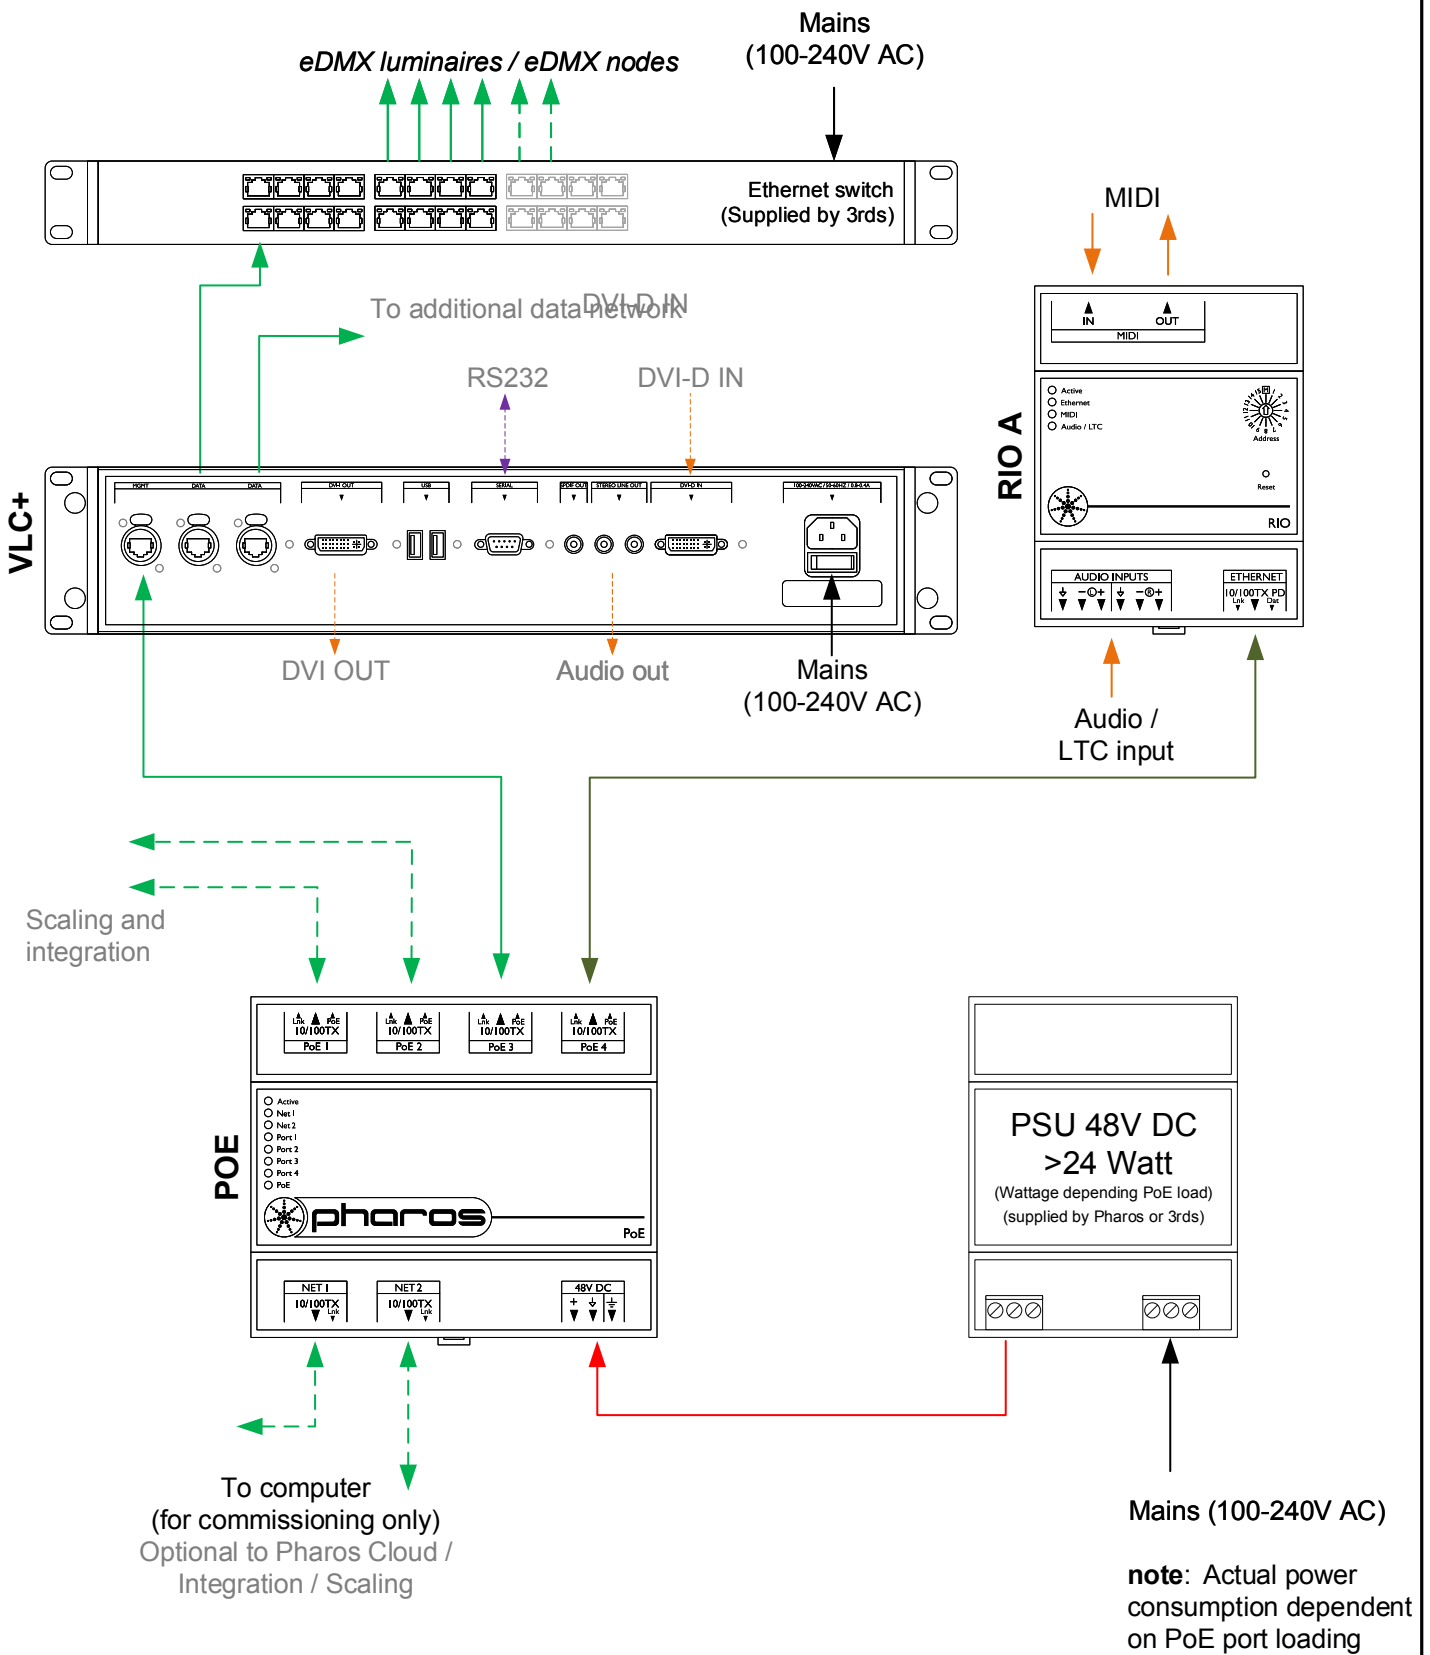

Type: VLC+ __ (__ =50,100,250,500,1000,150,3000)
 eDMX ≤ __ *512 channels
 Total ≤ __ *512 channels

- Consult the **Installation Guide** for technical details
- See **General Notes.pdf** for information on cabling types
- **More configurations** are possible to fulfil any project
- Contact your supplier or visit our website for support

 pharoscontrols.com	Reference: 1606	Name: VLC+ - RIO A	
	Size: A4	Date: 27/09/2017	Rev: V 1.0
	Page:	Notes: Setup	Notes: Setup
		27/05/2021	V 1.3 Minor adjustments