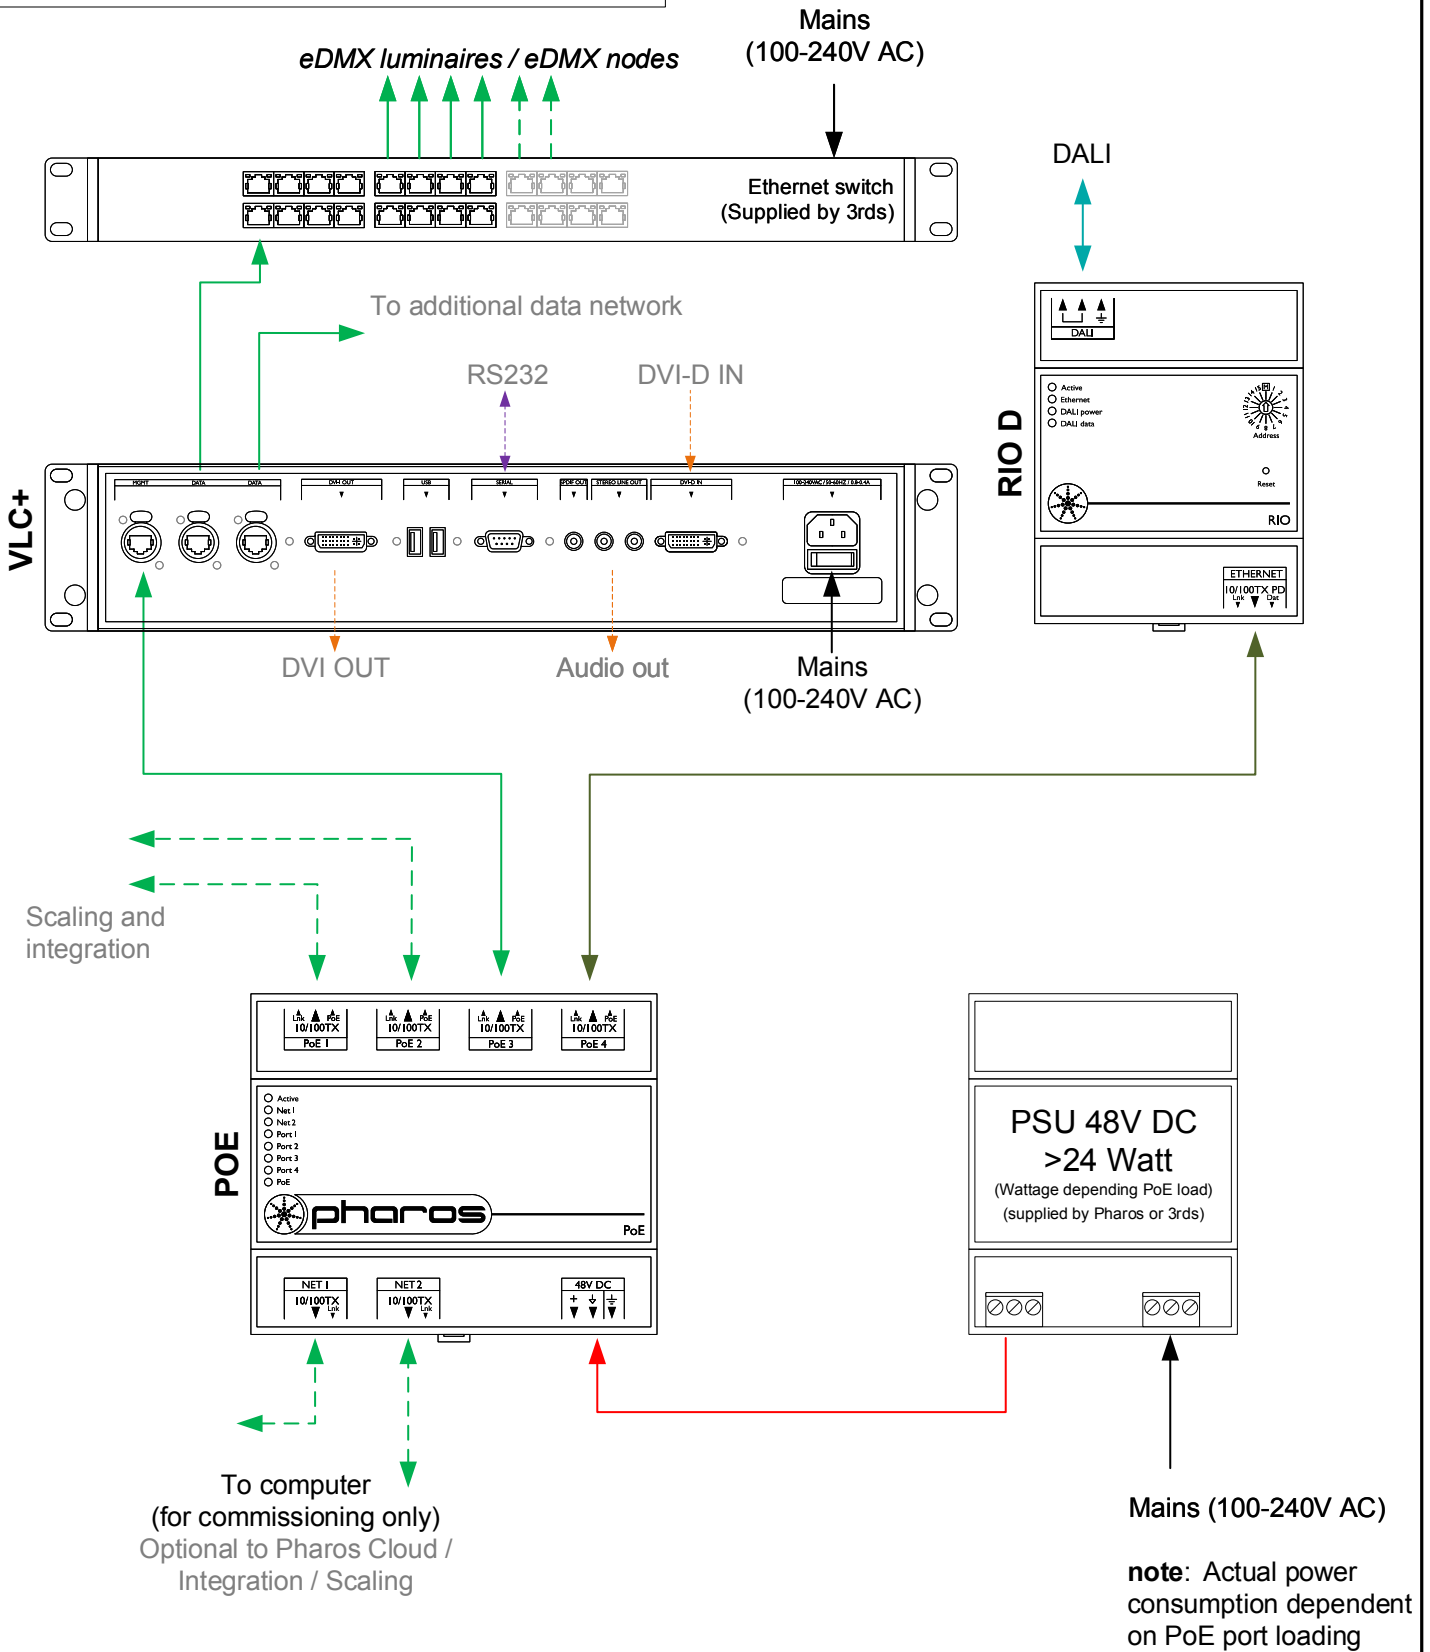

Type: VLC+ __ (__ =50,100,250,500,1000,150,3000)
 eDMX ≤ __ *512 channels
 Total ≤ __ *512 channels
 DALI 1 DALI bus (max 64 devices)

- Consult the **Installation Guide** for technical details
- See **General Notes.pdf** for information on cabling types
- **More configurations** are possible to fulfil any project
- Contact your supplier or visit our website for support

 pharoscontrols.com	Reference: 1607	Name: VLC+ - RIO D	
	Size: A4	Date: 27/09/2017	Rev: V 1.0
	Page:	Notes: Setup	Notes: Setup
		27/05/2021	V 1.3 Minor adjustments